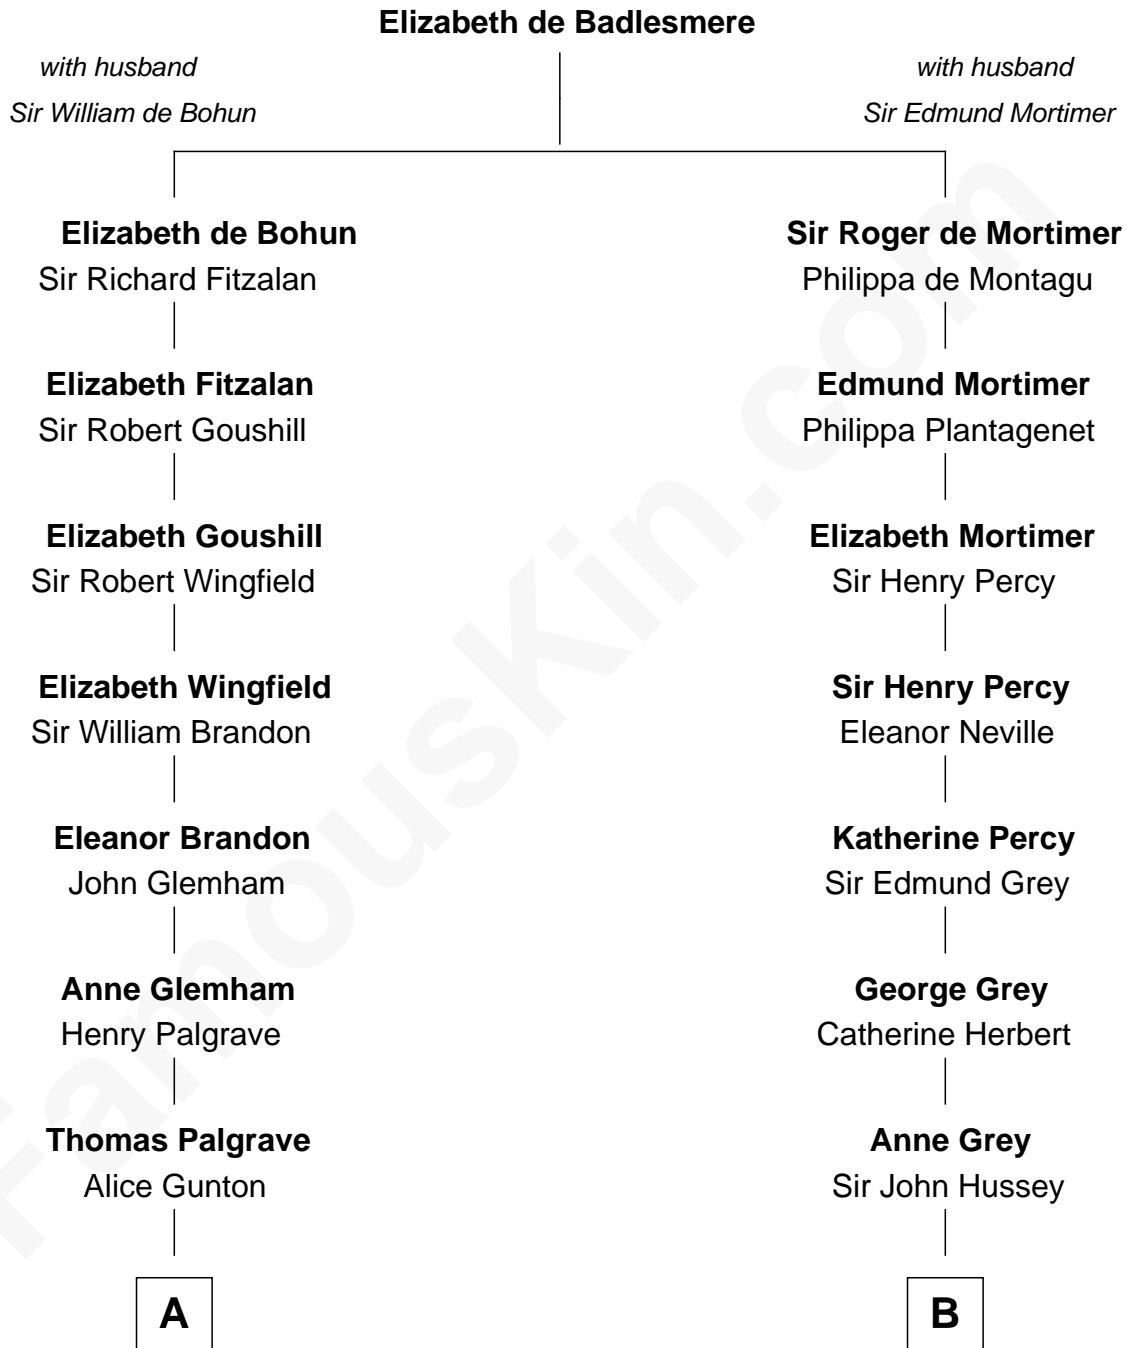

FamousKin.com Relationship Chart of

Sarah Palin

9th Governor of Alaska

14th cousin 7 times removed of

DeWitt Clinton

6th Governor of New York

C

—
James W. Heath
Alma Miranda Rhodes

—
Charles R. Heath
Alice Adeline Oriel

—
Charles Francis Heath
Nellie Marie Brandt

—
Charles Richard Heath
Sarah Sheeran

—
Sarah Palin
9th Governor of Alaska

FamousKin.com