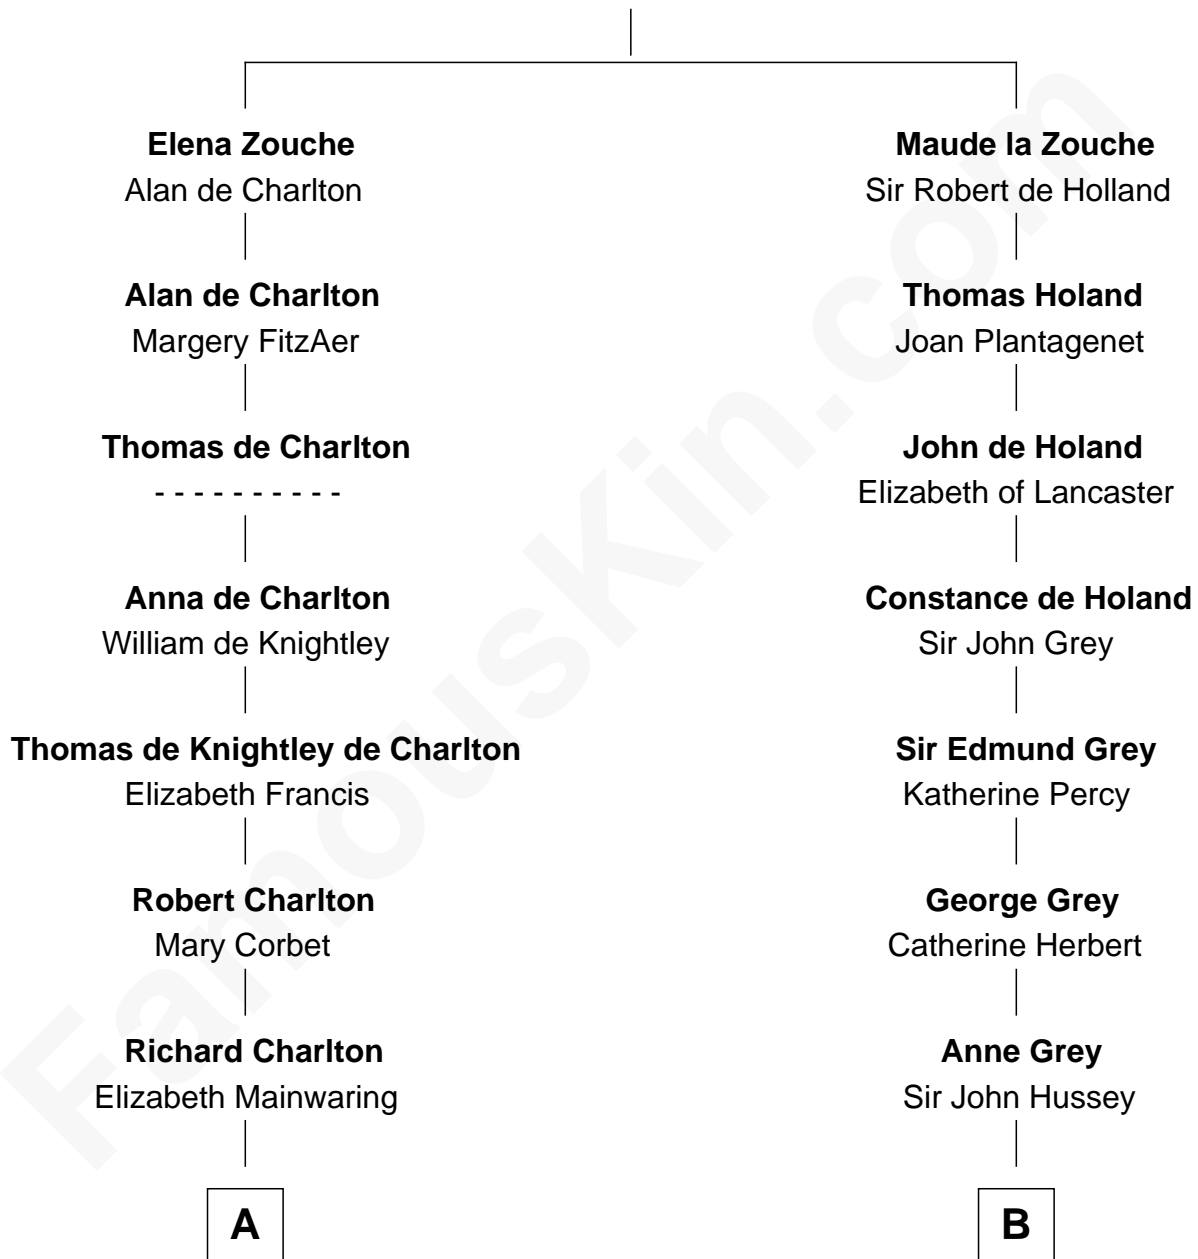

FamousKin.com Relationship Chart of

Sarah Palin

9th Governor of Alaska

14th cousin 7 times removed of

DeWitt Clinton

6th Governor of New York

Sir Alan la Zouche

Eleanor de Segrave

C

—
Thomas S. Ruddock

Maria Nancy Newell

—
May Belle Ruddock

Henry Charles Brandt

—
Nellie Marie Brandt

Charles Francis Heath

—
Charles Richard Heath

Sarah Sheeran

—
Sarah Palin

9th Governor of Alaska

FamousKin.com