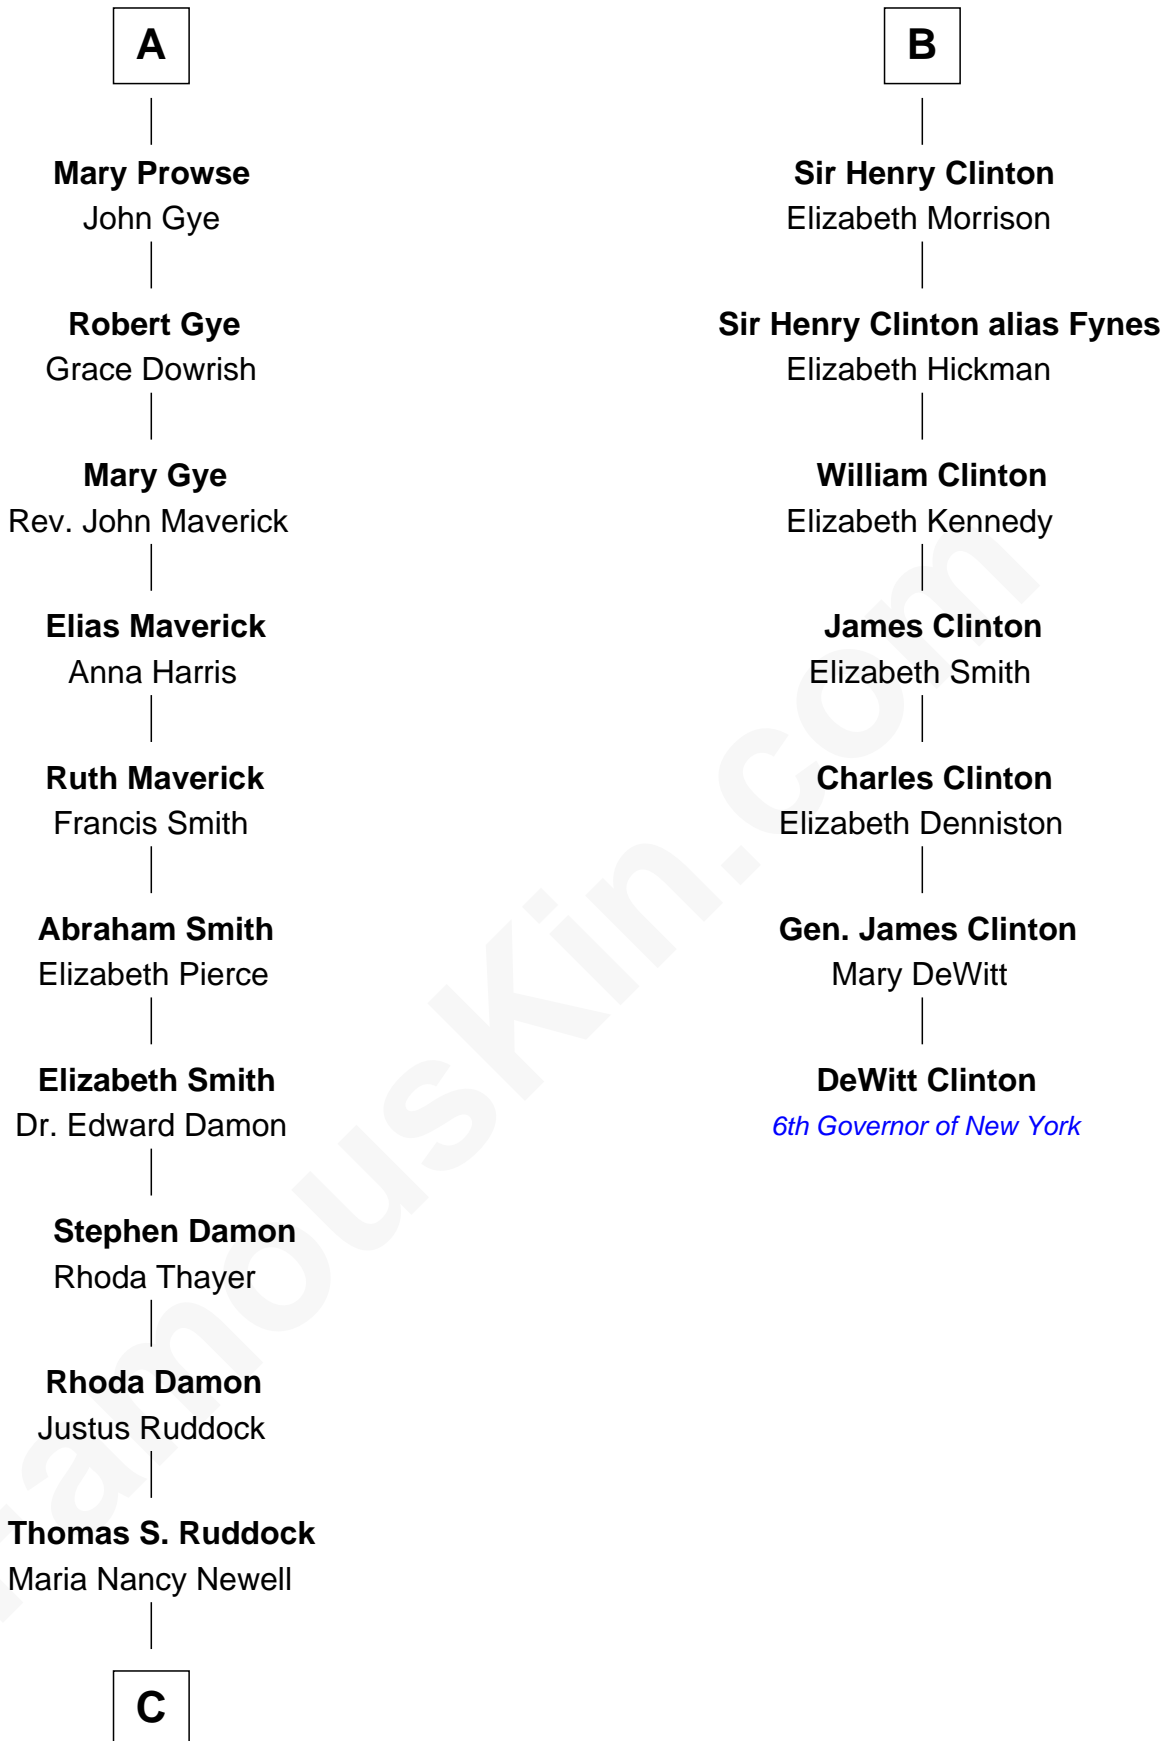

# FamousKin.com Relationship Chart of

**Sarah Palin**

*9th Governor of Alaska*

13th cousin 7 times removed of

**DeWitt Clinton**

*6th Governor of New York*

**Sir Maurice de Berkeley**

Eve la Zouche

Katherine de Clyvedon

**Sir John Berkeley**

Elizabeth Betteshorne

**Elizabeth Berkeley**

Sir John Sutton

**Sir John Sutton Dudley**

Elizabeth Bramshot

**Edmund Dudley**

Elizabeth Grey

**Elizabeth Dudley**

William Stourton

**Ursula Stourton**

Sir Edward Clinton

**B**

**C**

—  
**May Belle Ruddock**  
Henry Charles Brandt

—  
**Nellie Marie Brandt**  
Charles Francis Heath

—  
**Charles Richard Heath**  
Sarah Sheeran

—  
**Sarah Palin**  
*9th Governor of Alaska*

FamousKin.com