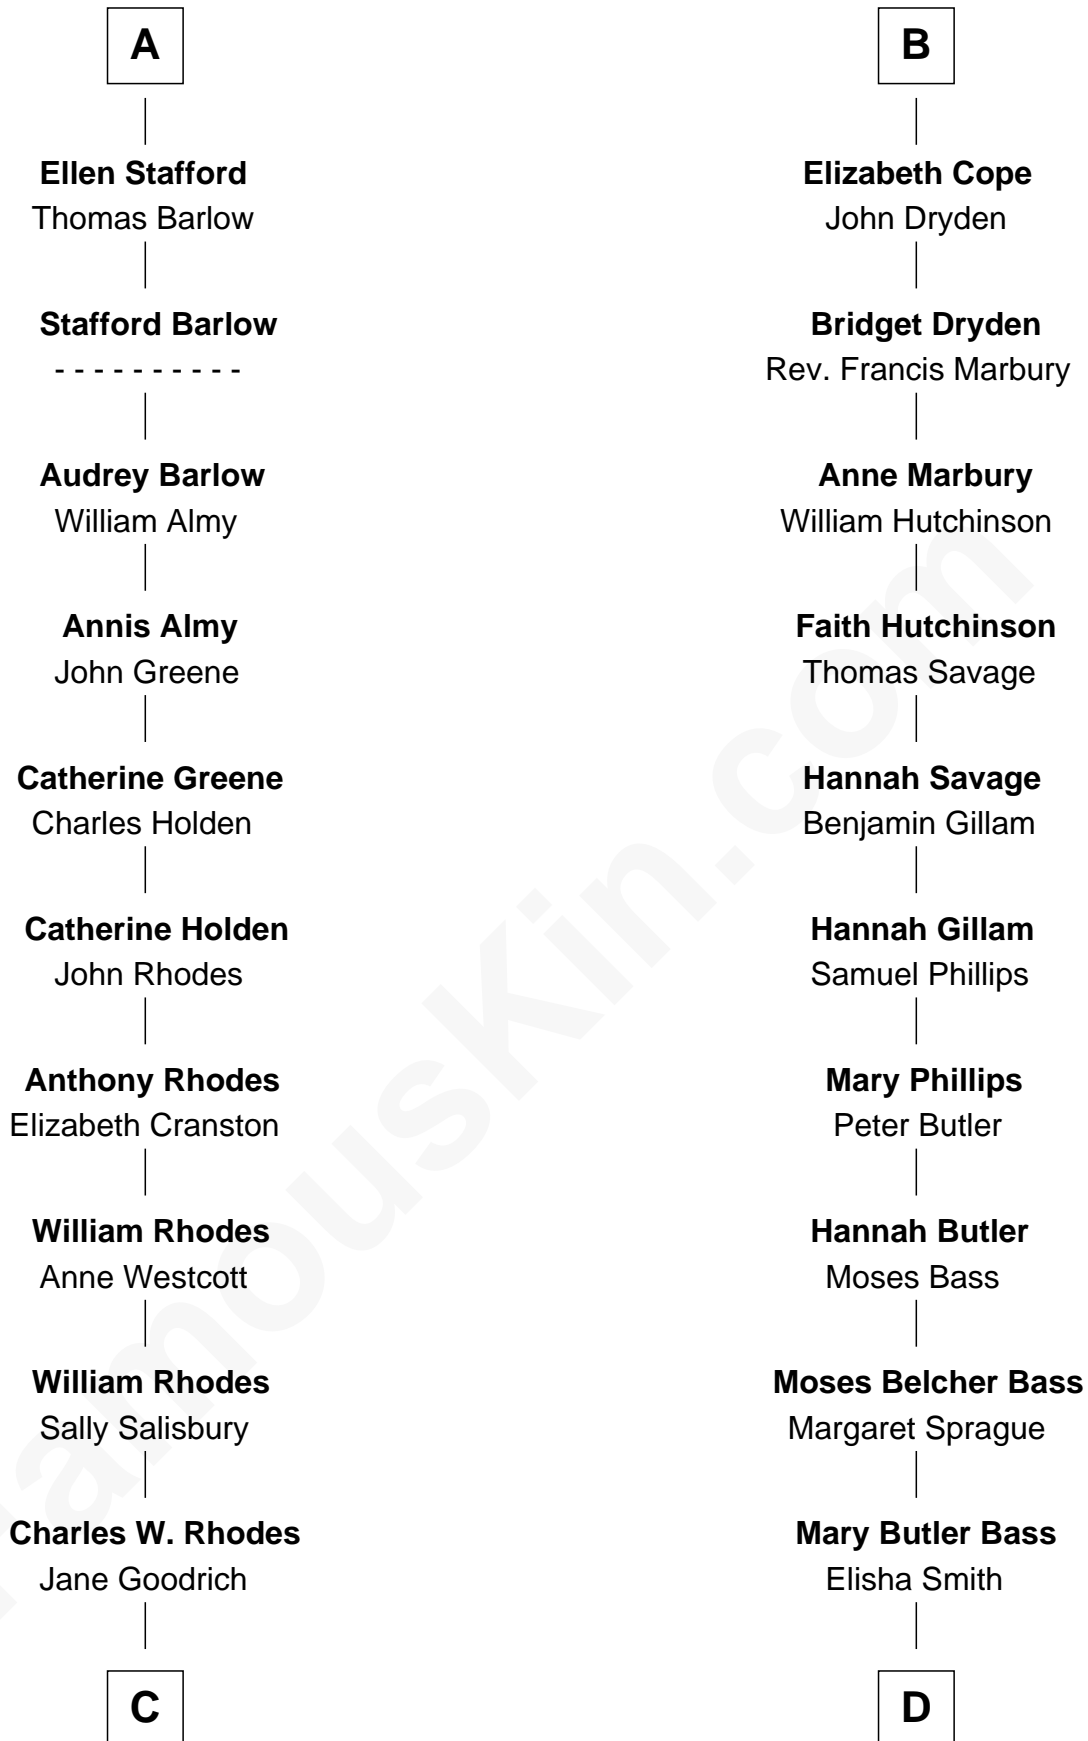

# FamousKin.com Relationship Chart of

**Sarah Palin**

*9th Governor of Alaska*

20th cousin 1 time removed of

**Erskine Childers**

*4th President of Ireland*

**Ralph de Stafford**

*with wife  
Katherine de Hastang*

William Raleigh

**Humphrey Stafford**

Katherine Fray

**Sir Edward Raleigh**

Margaret Verney

**Sir Humphrey Stafford**

Margaret Fogge

**Sir Edward Raleigh**

Anne Chamberlayne

**Sir Humphrey Stafford**

Margaret Tame

**Bridget Raleigh**

Sir John Cope

**A**

**B**

**C**

**Alma Miranda Rhodes**

James W. Heath

**Charles R. Heath**

Alice Adeline Oriel

**Charles Francis Heath**

Nellie Marie Brandt

**Charles Richard Heath**

Sarah Sheeran