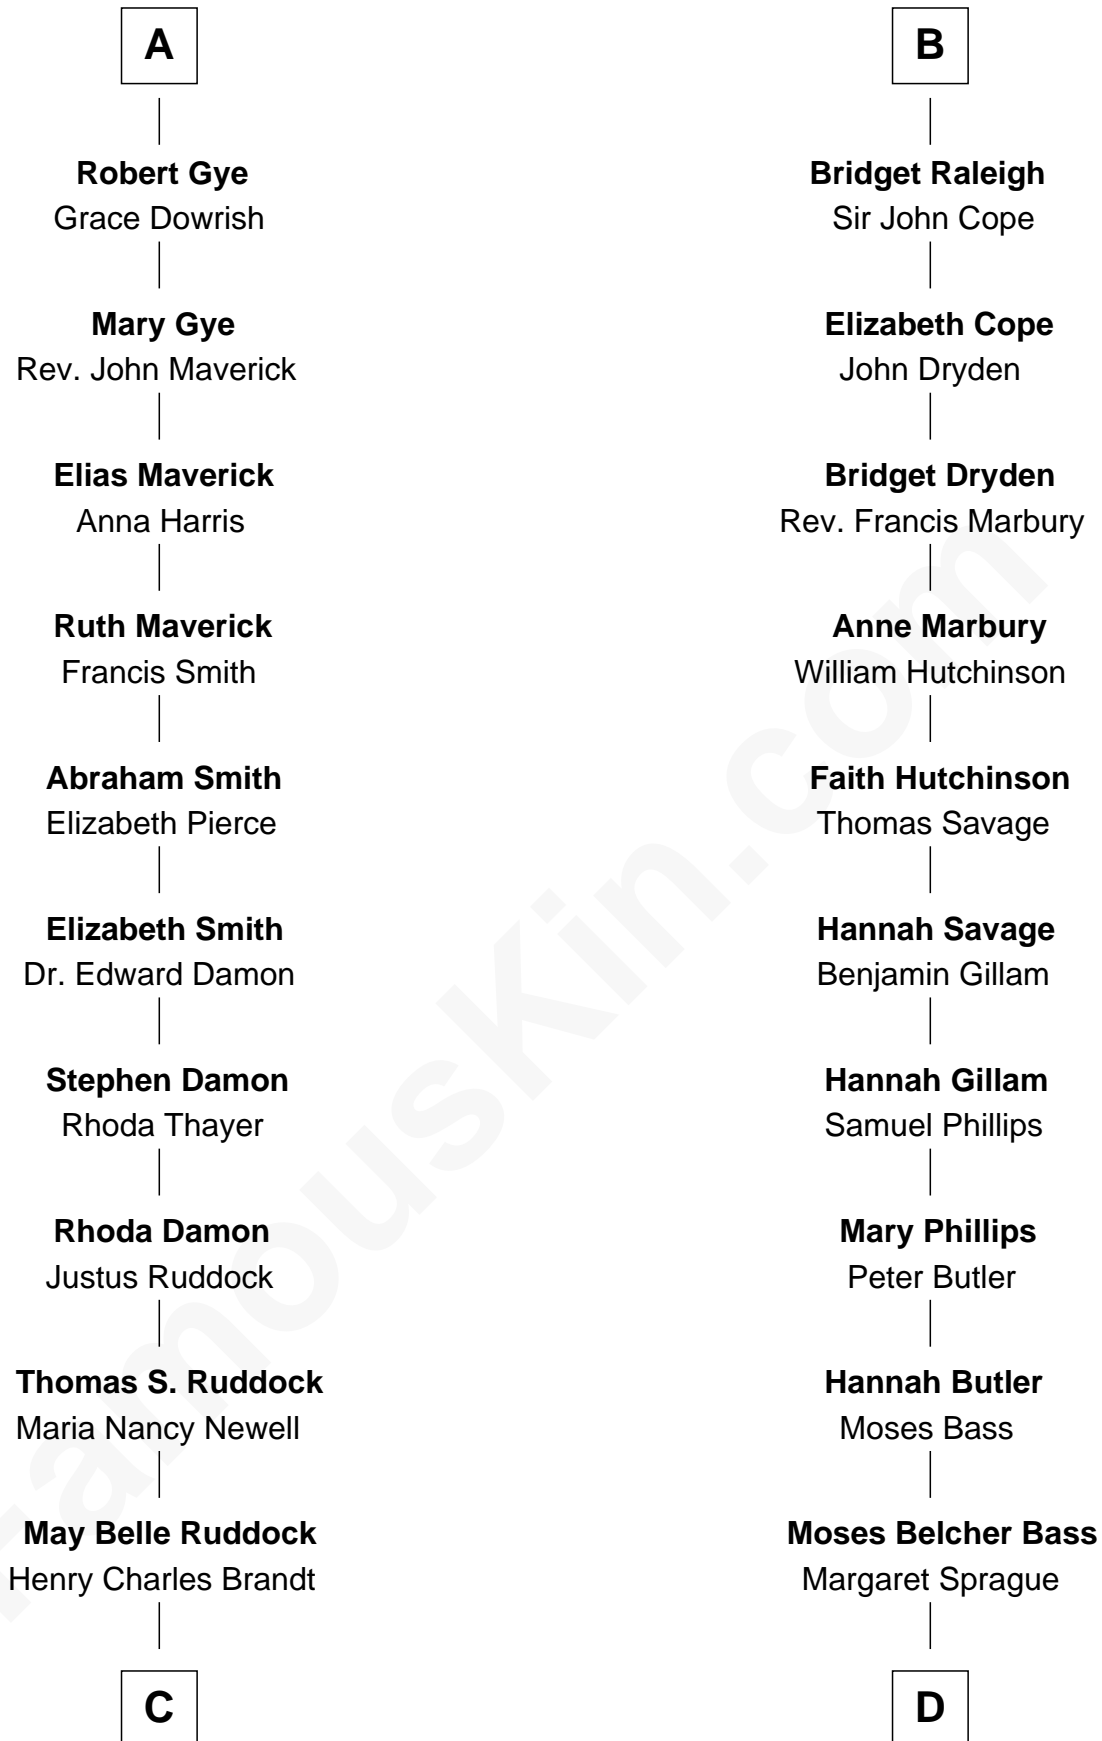

FamousKin.com Relationship Chart of

Sarah Palin

9th Governor of Alaska

19th cousin 2 times removed of

Erskine Childers

4th President of Ireland

Edmund Fitzalan

Alice de Warenne

C

Nellie Marie Brandt
Charles Francis Heath

Charles Richard Heath
Sarah Sheeran

Sarah Palin
9th Governor of Alaska

D

Mary Butler Bass
Elisha Smith

Cordelia Miller Smith
William Robert Pearmain

Margaret Cushing Pearmain
Dr. Hamilton Osgood