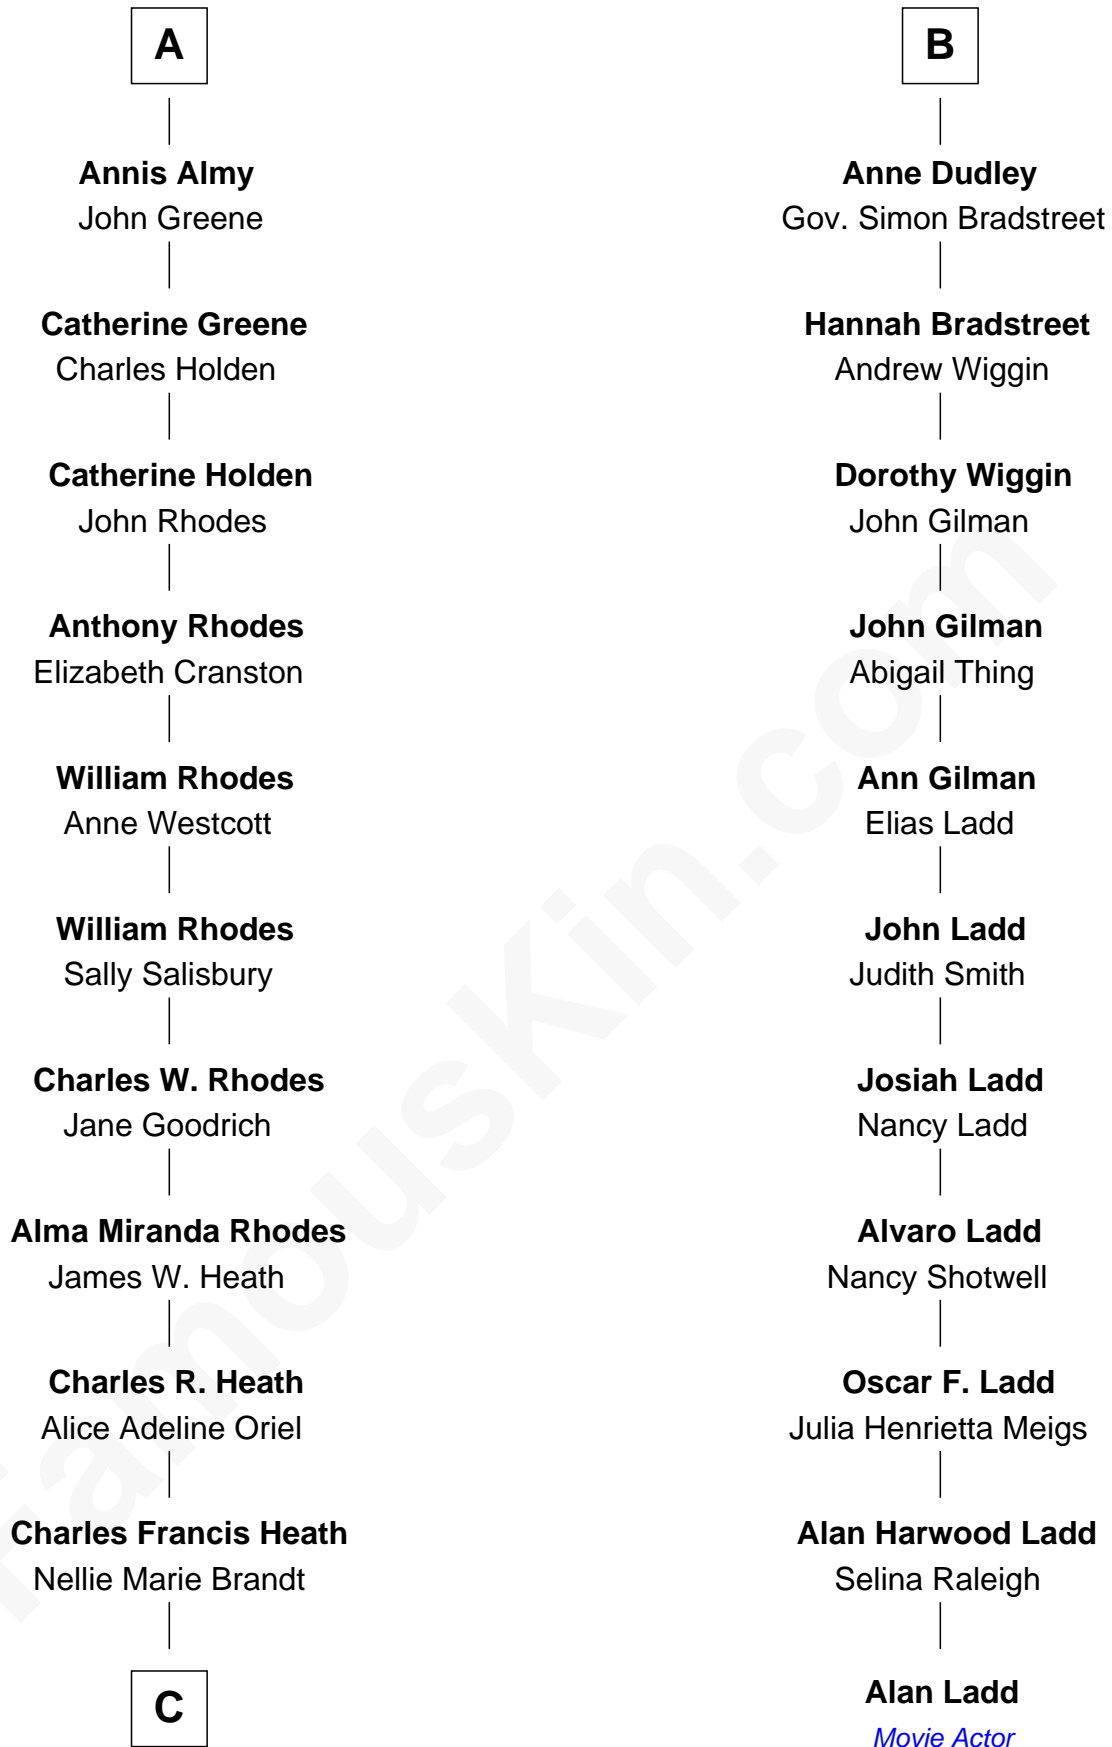

FamousKin.com Relationship Chart of

Sarah Palin

9th Governor of Alaska

17th cousin 1 time removed of

Alan Ladd

Movie Actor

Richard Woodville

Joan Bedlisgate

C

—
Charles Richard Heath

Sarah Sheeran

—
Sarah Palin

9th Governor of Alaska

FamousKin.com