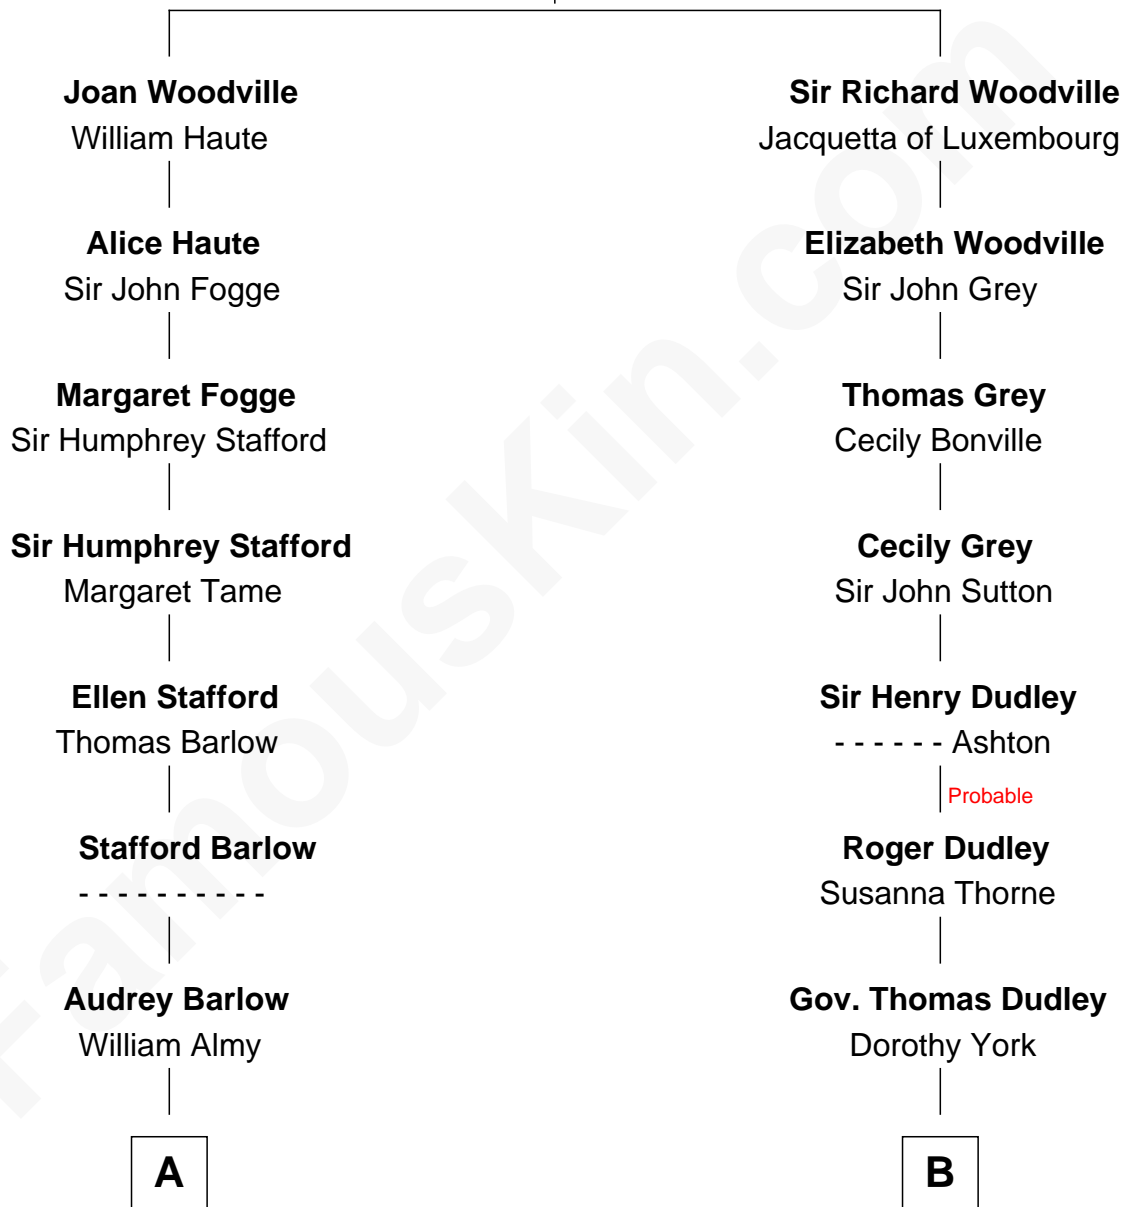

FamousKin.com Relationship Chart of

Sarah Palin

9th Governor of Alaska

17th cousin 1 time removed of

Alan Ladd

Movie Actor

Richard Woodville

Joan Bedlisgate

C

—
Charles Richard Heath

Sarah Sheeran

—
Sarah Palin

9th Governor of Alaska

FamousKin.com