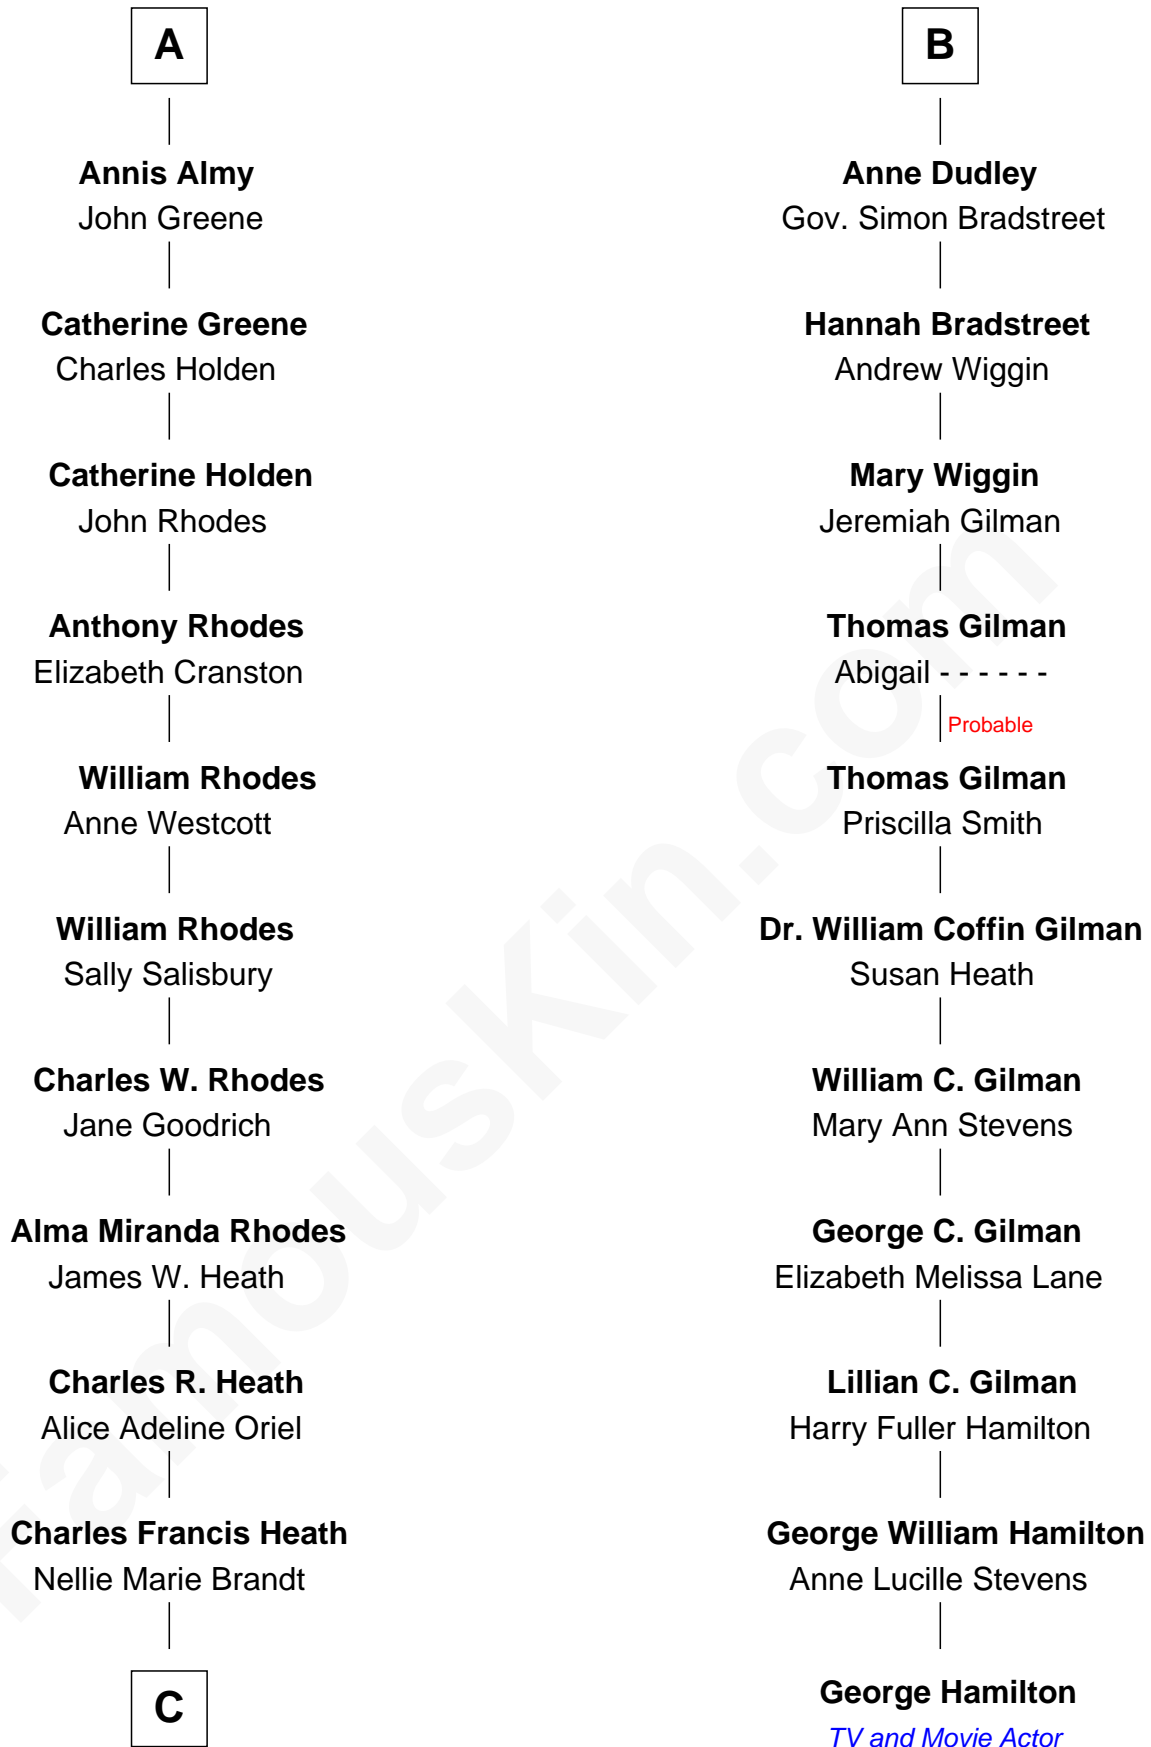

# FamousKin.com Relationship Chart of

**Sarah Palin**

*9th Governor of Alaska*

17th cousin 1 time removed of

**George Hamilton**

*TV and Movie Actor*

**Richard Woodville**

Joan Bedlisgate

**C**

Charles Richard Heath

Sarah Sheeran

**Sarah Palin**

*9th Governor of Alaska*

FamousKin.com