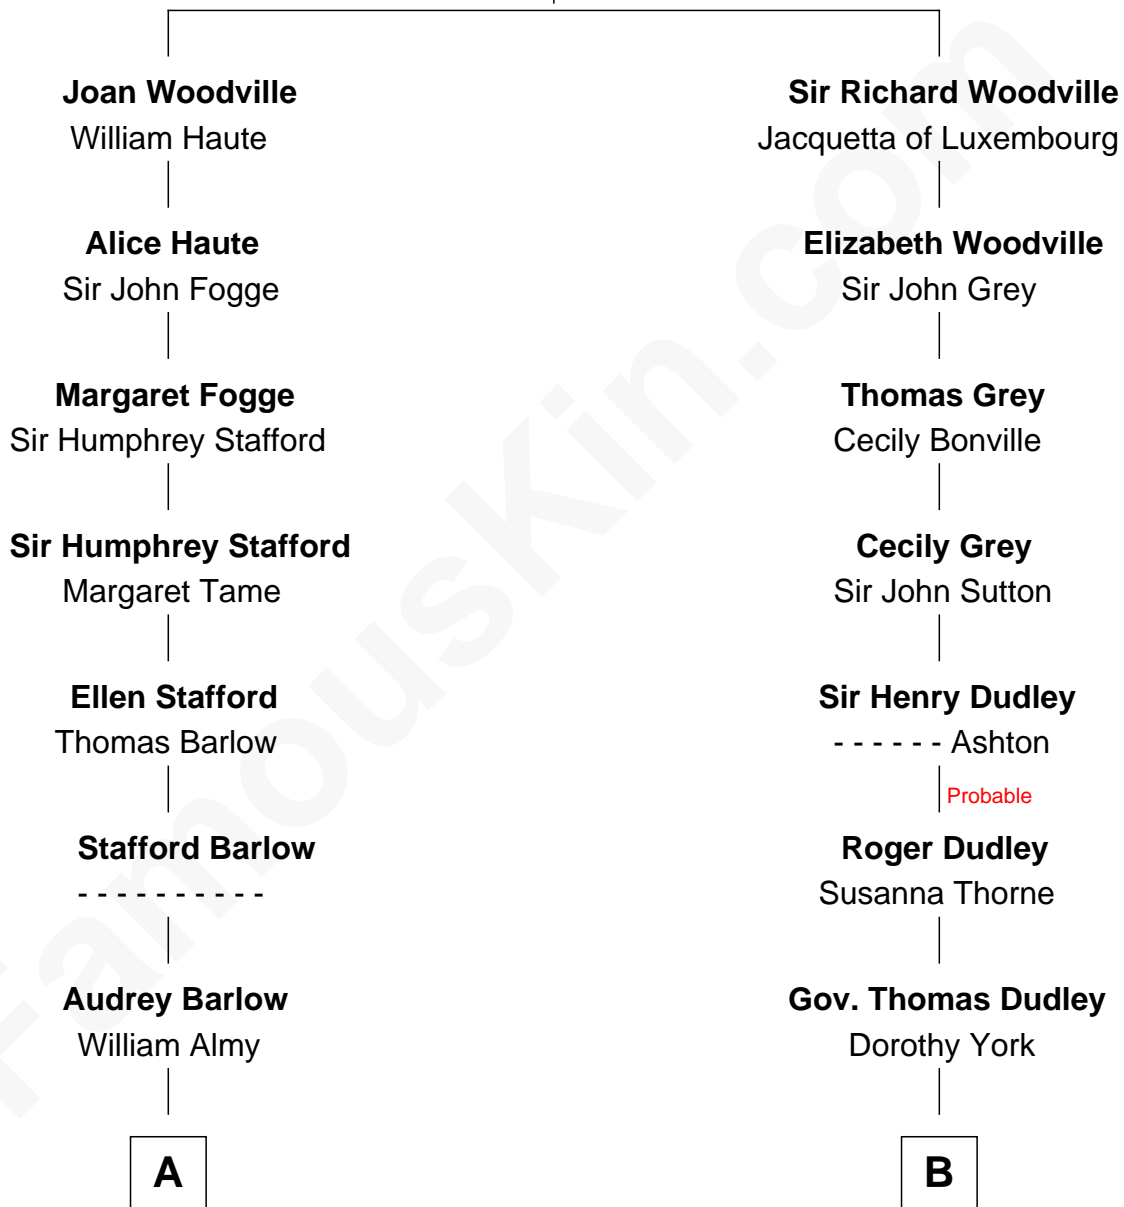

# FamousKin.com Relationship Chart of

**Sarah Palin**

*9th Governor of Alaska*

17th cousin 1 time removed of

**George Hamilton**

*TV and Movie Actor*

**Richard Woodville**

Joan Bedlisgate

**C**

Charles Richard Heath

Sarah Sheeran

**Sarah Palin**

*9th Governor of Alaska*

FamousKin.com