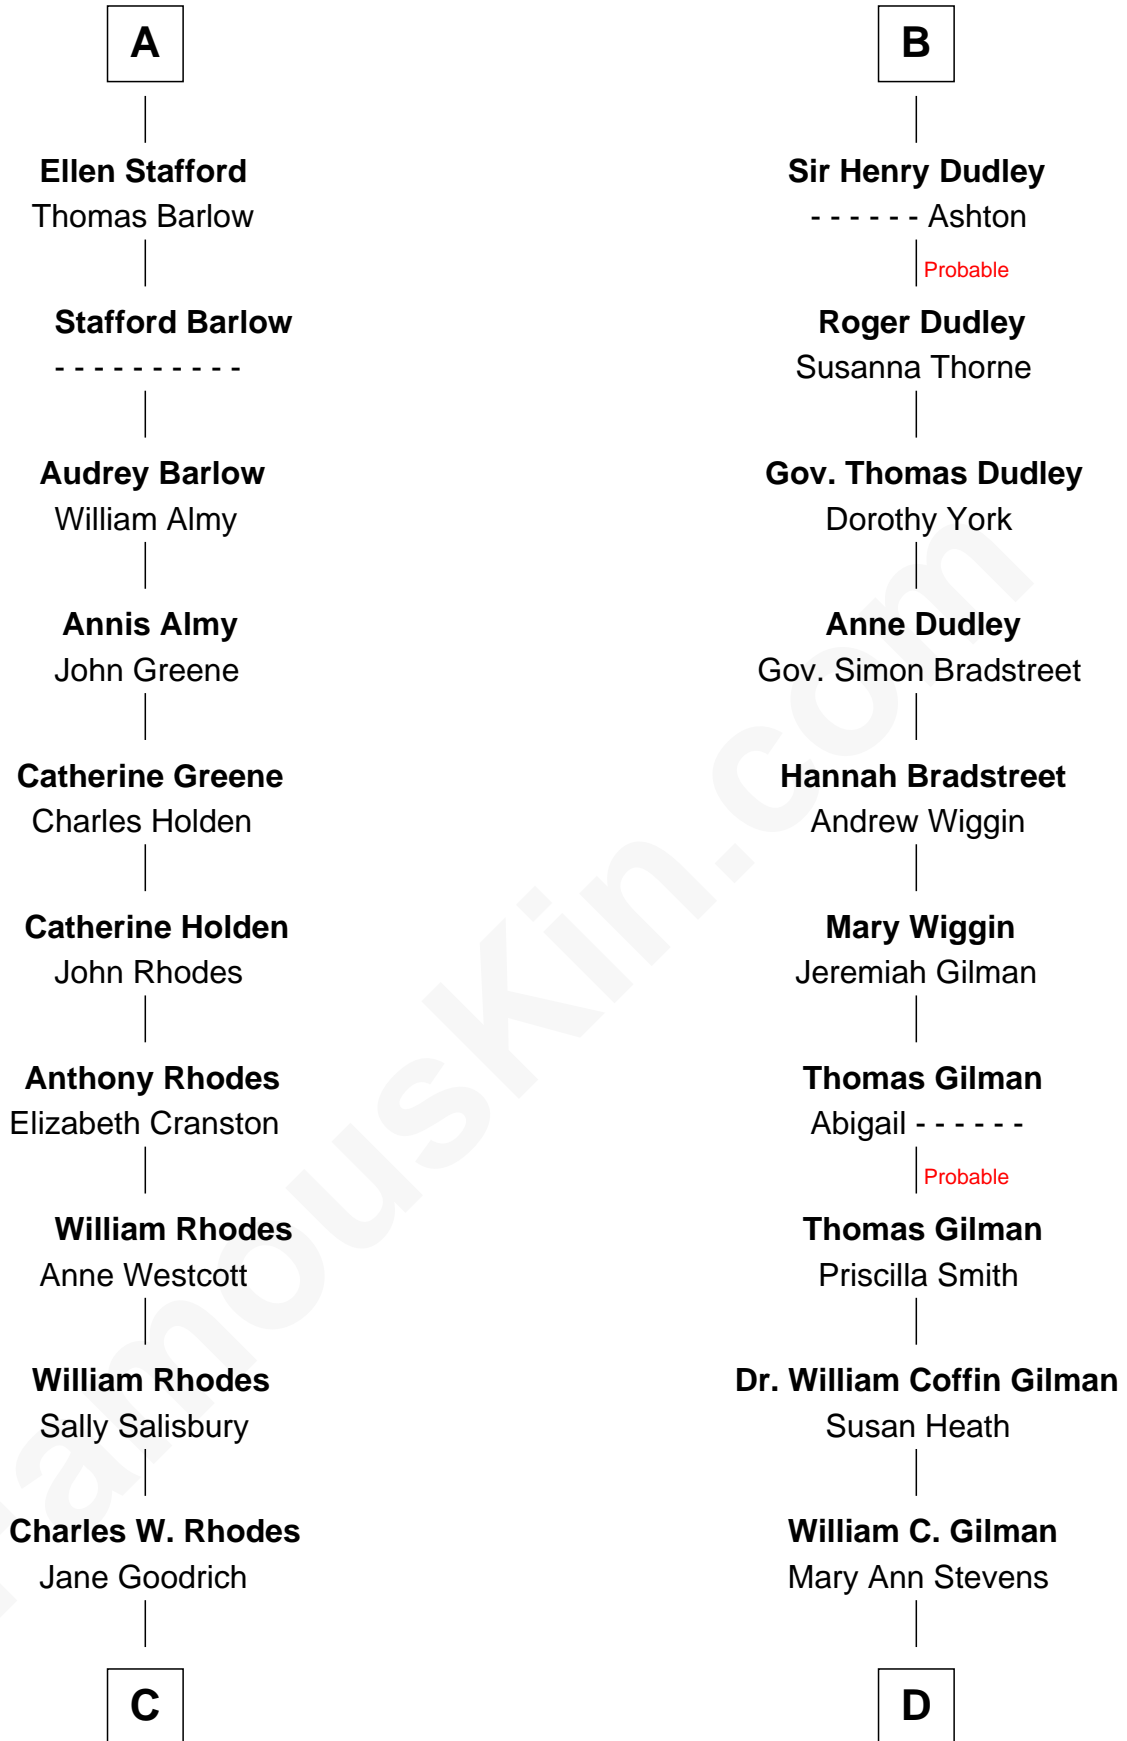

FamousKin.com

Relationship Chart of Sarah Palin

9th Governor of Alaska

20th cousin 1 time removed of

George Hamilton
TV and Movie Actor

C

Alma Miranda Rhodes

James W. Heath

Charles R. Heath

Alice Adeline Oriel

Charles Francis Heath

Nellie Marie Brandt

Charles Richard Heath

Sarah Sheeran

Sarah Palin

9th Governor of Alaska

D

George C. Gilman

Elizabeth Melissa Lane

Lillian C. Gilman

Harry Fuller Hamilton

George William Hamilton

Anne Lucille Stevens

George Hamilton