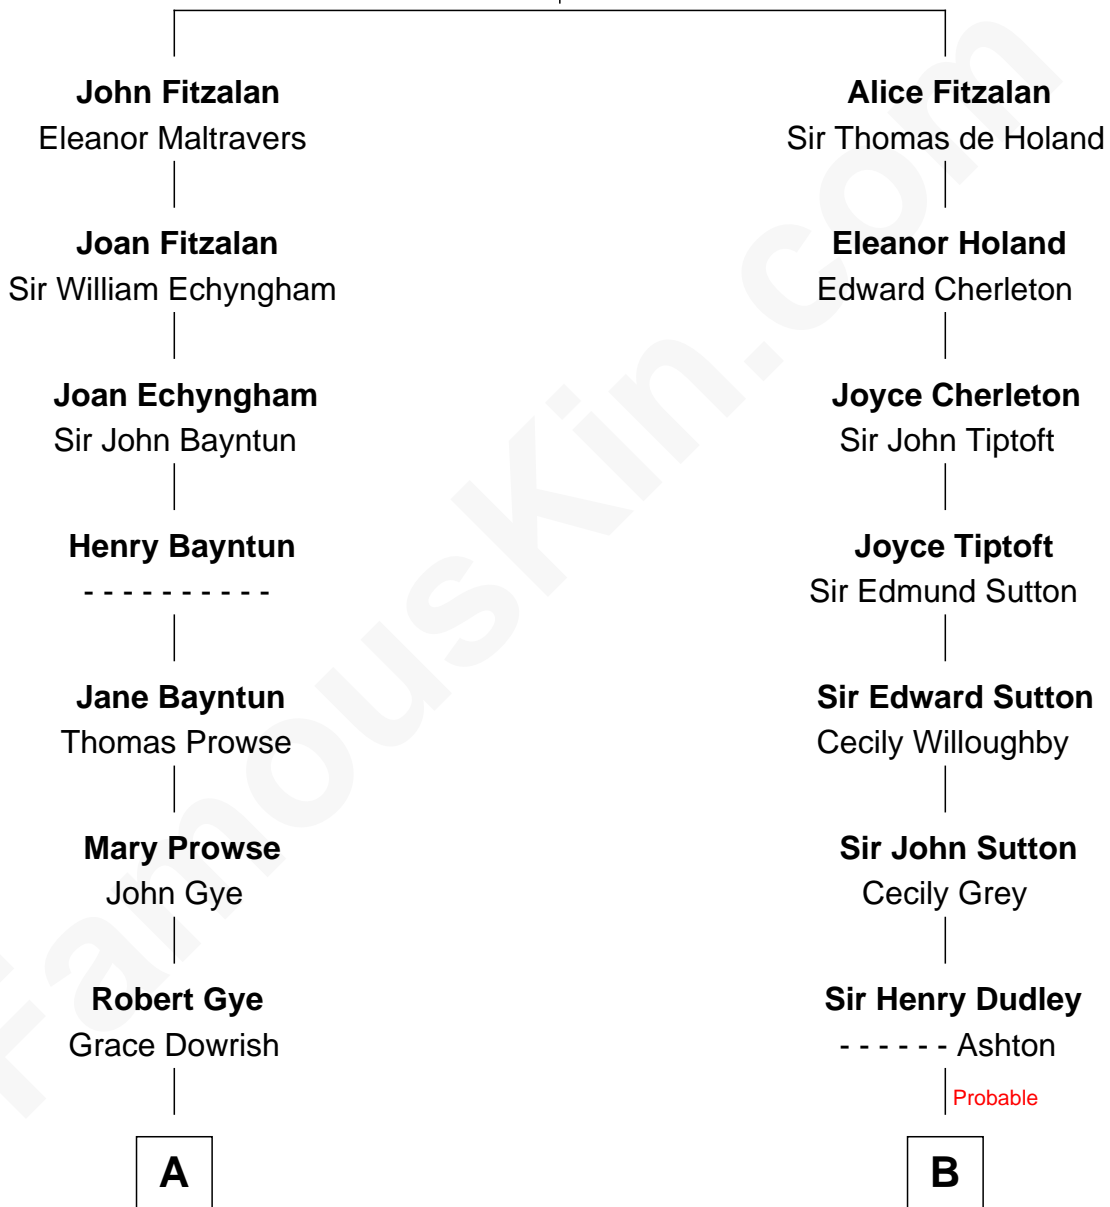

FamousKin.com Relationship Chart of

Sarah Palin

9th Governor of Alaska

18th cousin 1 time removed of

George Hamilton

TV and Movie Actor

Richard Fitzalan
Eleanor Plantagenet

C

Charles Richard Heath

Sarah Sheeran

Sarah Palin

9th Governor of Alaska

D

Lillian C. Gilman

Harry Fuller Hamilton

George William Hamilton