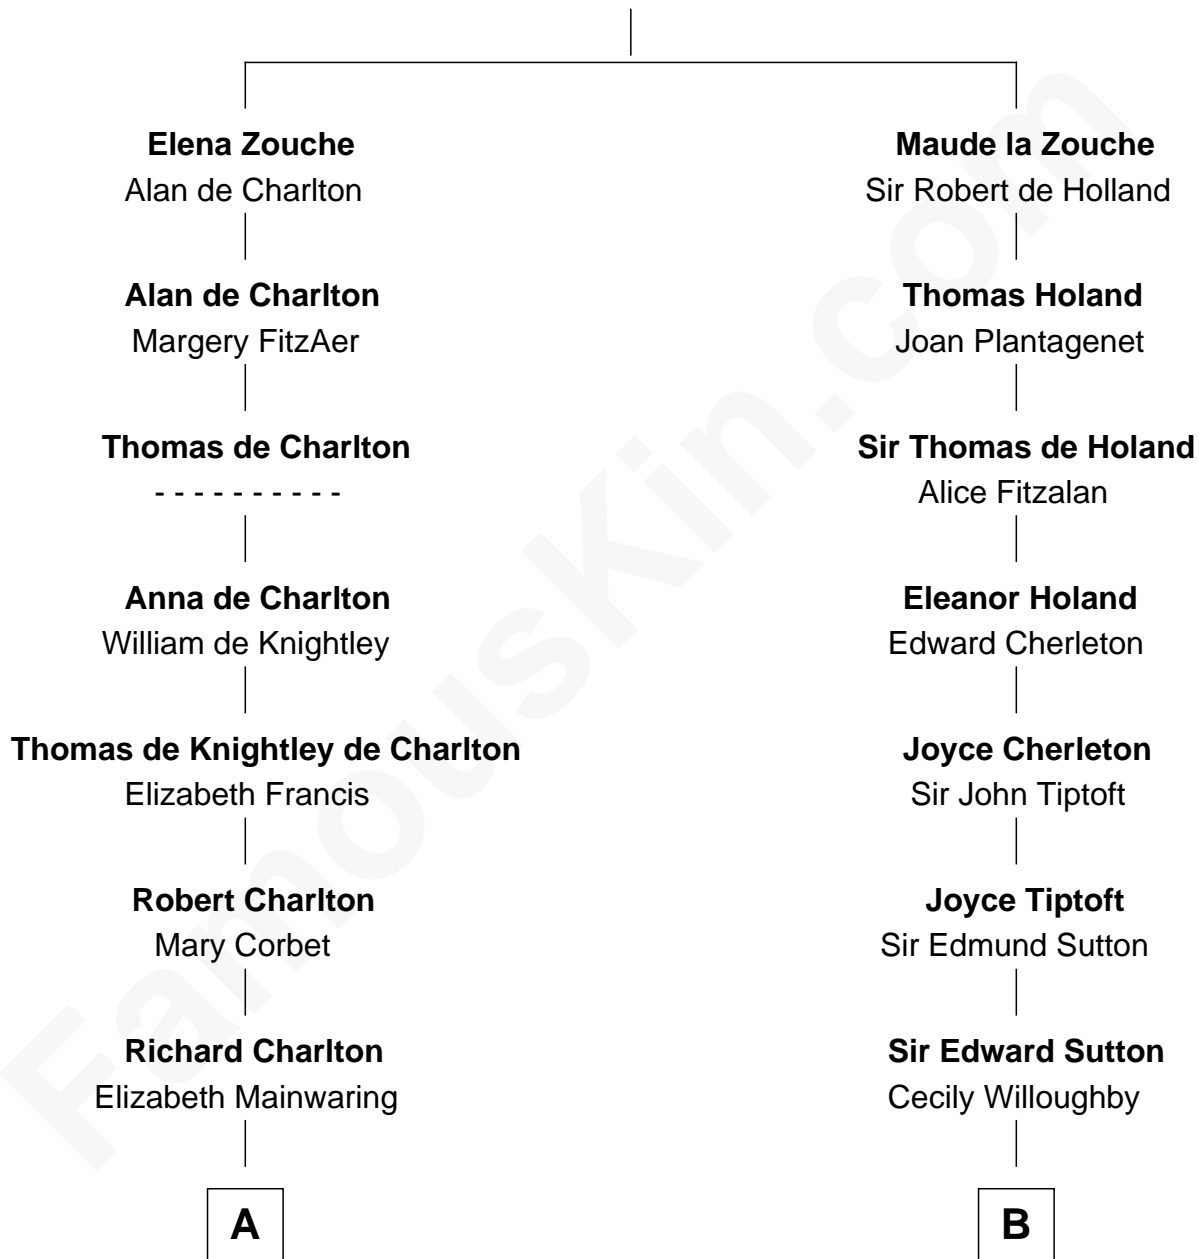

# FamousKin.com Relationship Chart of

**Sarah Palin**

*9th Governor of Alaska*

21st cousin of

**George Hamilton**

*TV and Movie Actor*

**Sir Alan la Zouche**

Eleanor de Segrave

**C**

**Thomas S. Ruddock**

Maria Nancy Newell

**May Belle Ruddock**

Henry Charles Brandt

**Nellie Marie Brandt**

Charles Francis Heath

**Charles Richard Heath**

Sarah Sheeran

**Sarah Palin**

*9th Governor of Alaska*

**D**

**William C. Gilman**

Mary Ann Stevens

**George C. Gilman**

Elizabeth Melissa Lane