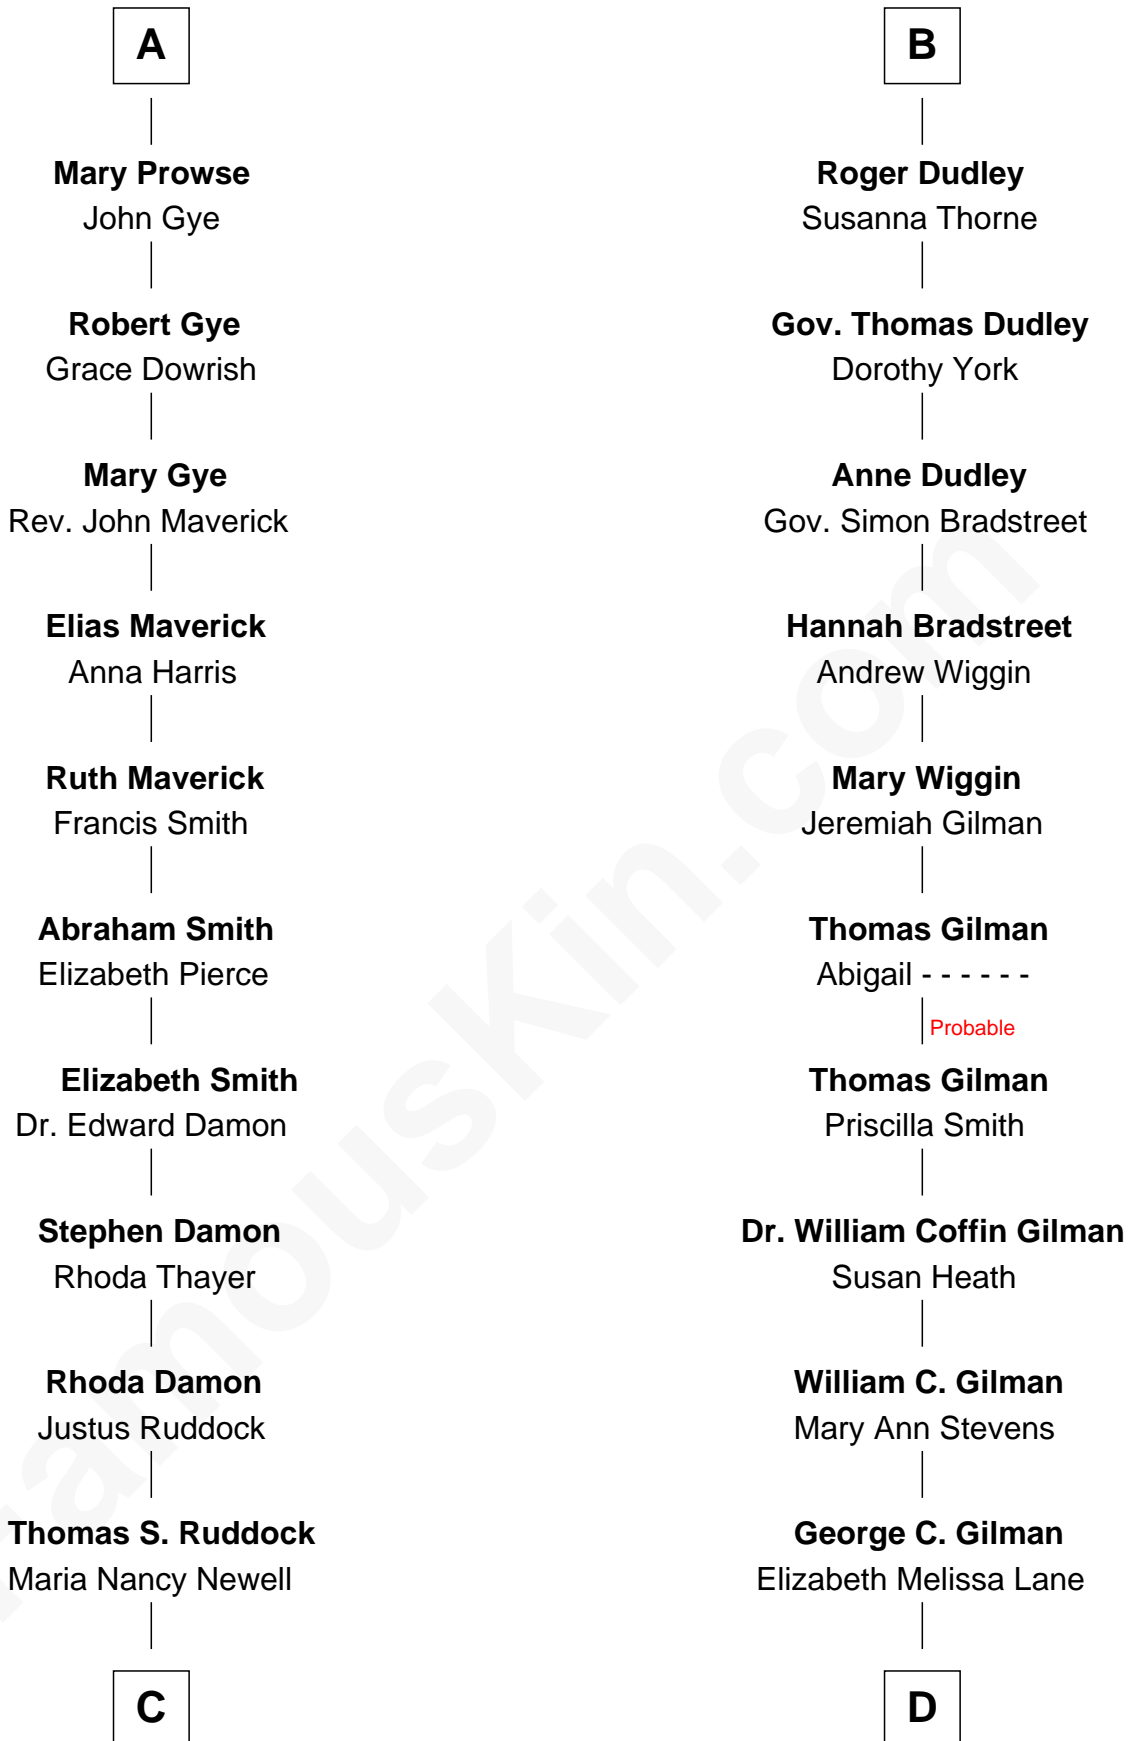

FamousKin.com Relationship Chart of

Sarah Palin

9th Governor of Alaska

19th cousin 1 time removed of

George Hamilton

TV and Movie Actor

Sir Maurice de Berkeley

Eve la Zouche

Milicent de Berkeley

John Maltravers

Sir John Maltravers

Gwenthin - - - - -

Eleanor Maltravers

John Fitzalan

Joan Fitzalan

Sir William Echyngam

Cecily Willoughby

Sir John Sutton

Cecily Grey

Sir Henry Dudley

- - - - - Ashton

Probable

B

C

May Belle Ruddock
Henry Charles Brandt

Nellie Marie Brandt
Charles Francis Heath

Charles Richard Heath
Sarah Sheeran

Sarah Palin
9th Governor of Alaska

D

Lillian C. Gilman
Harry Fuller Hamilton

George William Hamilton
Anne Lucille Stevens