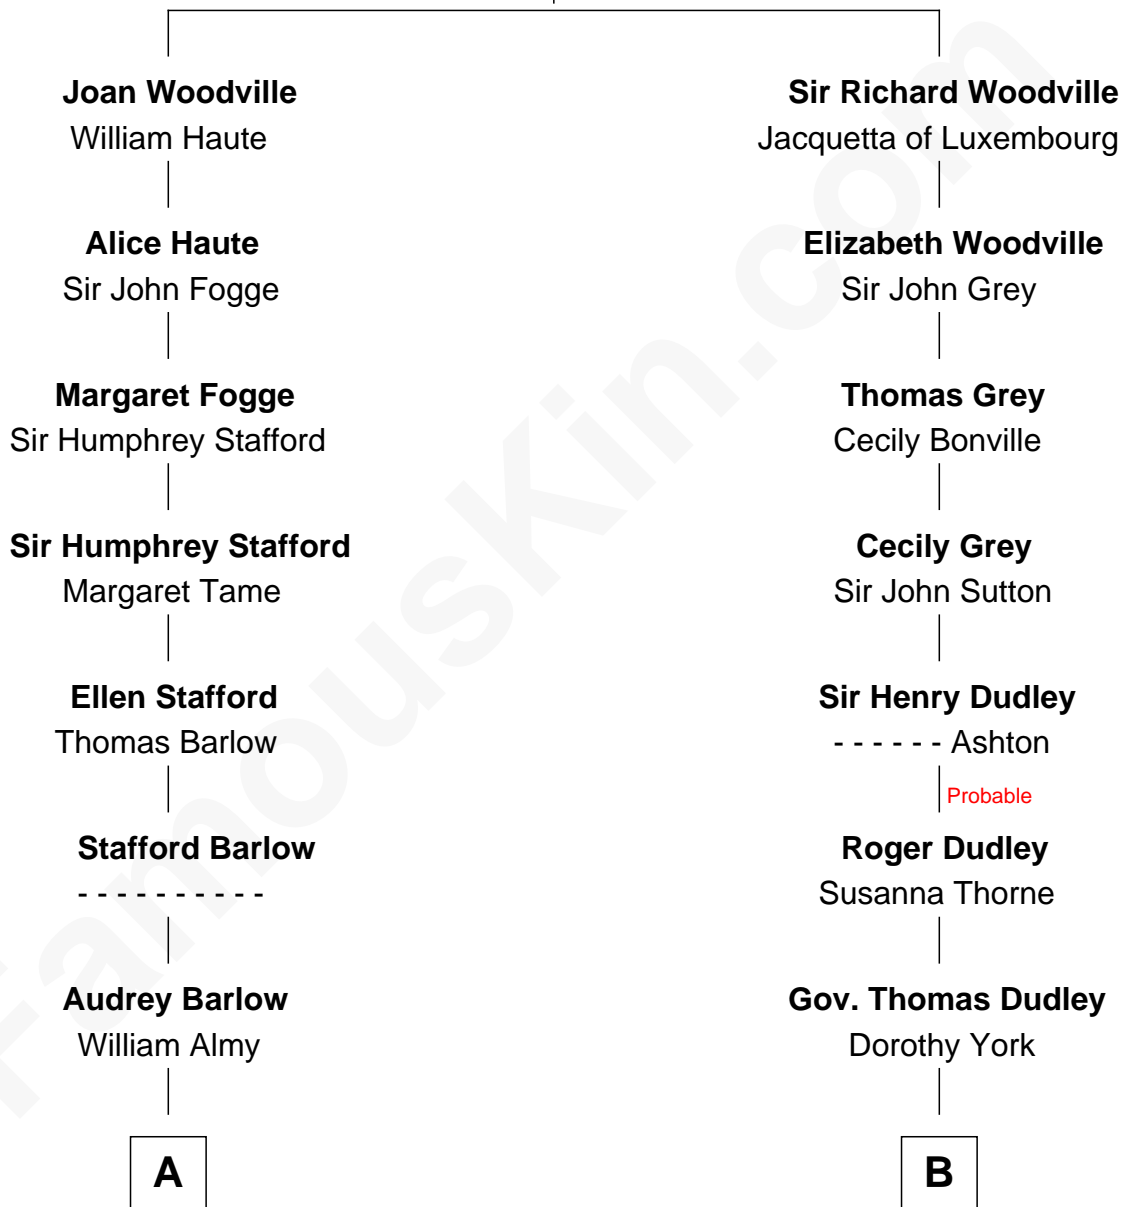

# FamousKin.com Relationship Chart of

**Sarah Palin**

*9th Governor of Alaska*

16th cousin 2 times removed of

**Dick Clark**

*Radio and TV Host*

**Richard Woodville**

Joan Bedlisgate

**C**

Charles Richard Heath

Sarah Sheeran

Sarah Palin

*9th Governor of Alaska*

FamousKin.com