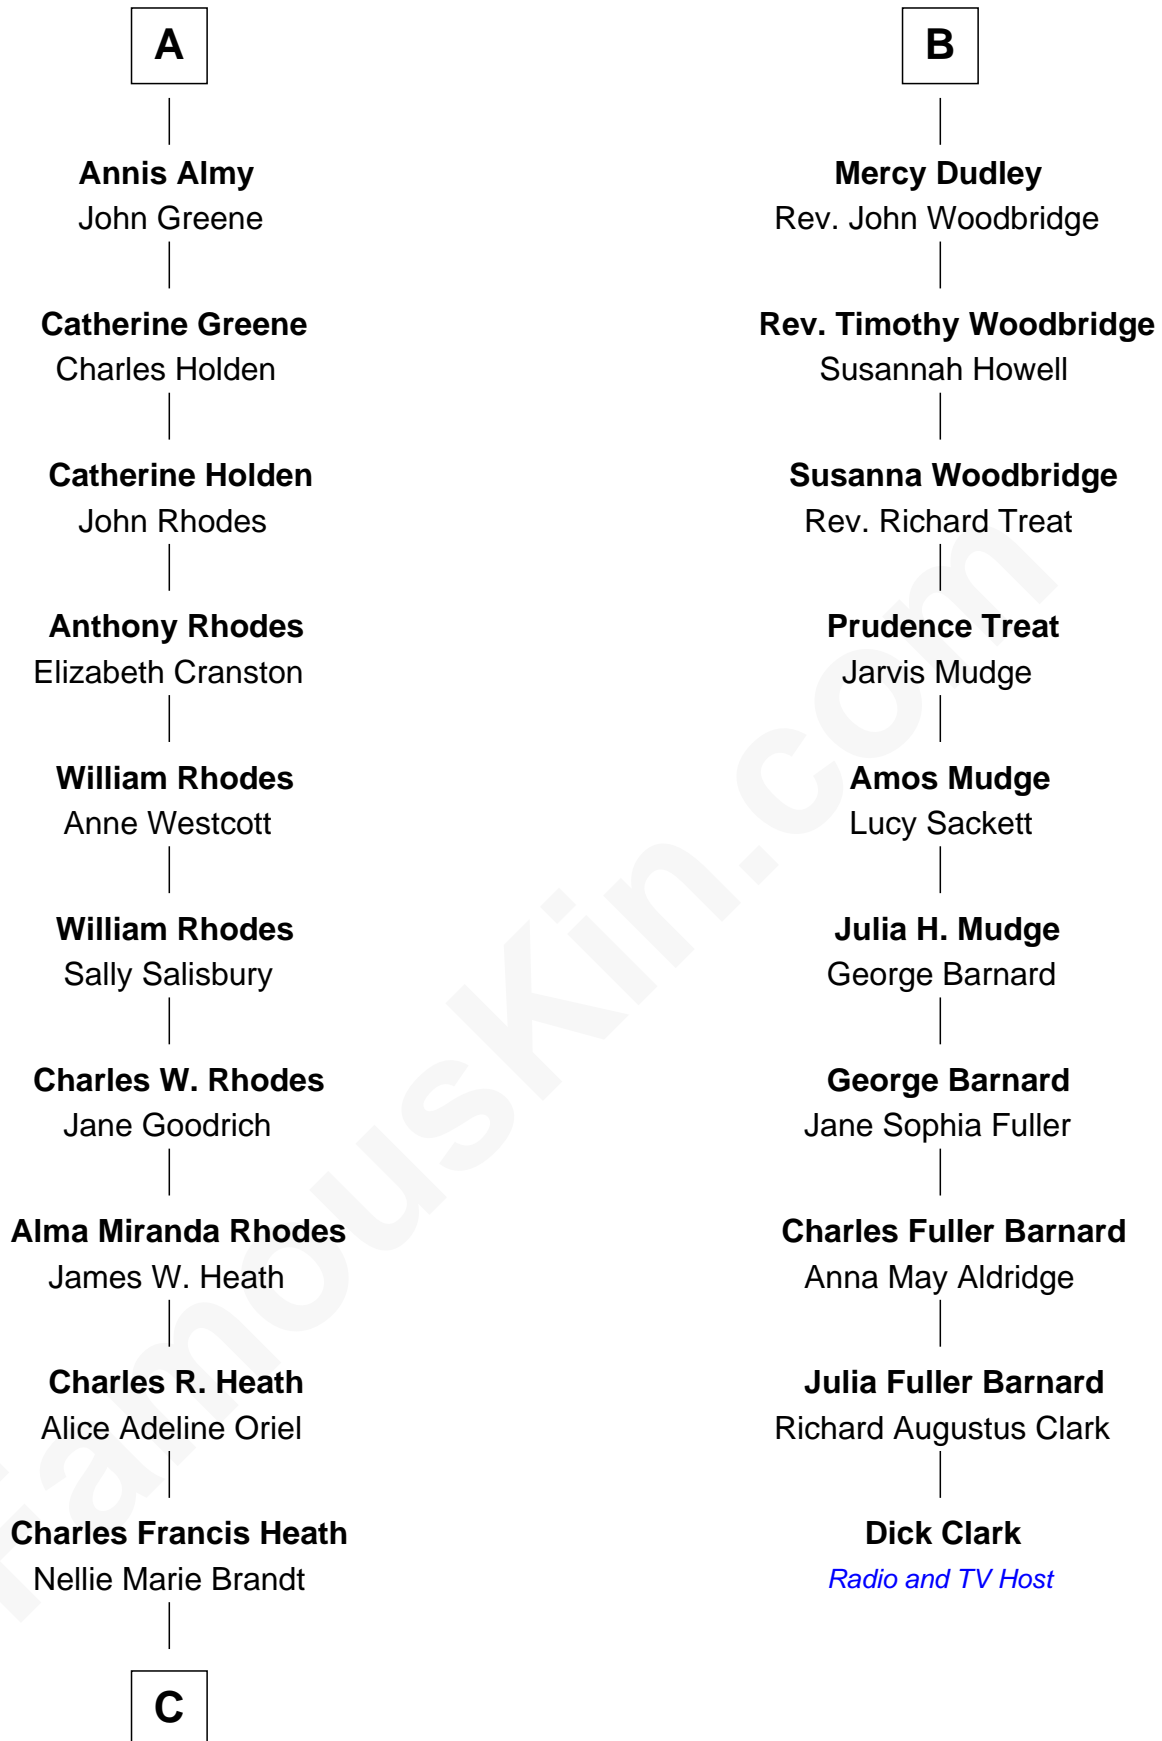

# FamousKin.com Relationship Chart of

**Sarah Palin**

*9th Governor of Alaska*

16th cousin 2 times removed of

**Dick Clark**

*Radio and TV Host*

**Richard Woodville**

Joan Bedlisgate

**C**

Charles Richard Heath

Sarah Sheeran

Sarah Palin

*9th Governor of Alaska*

FamousKin.com