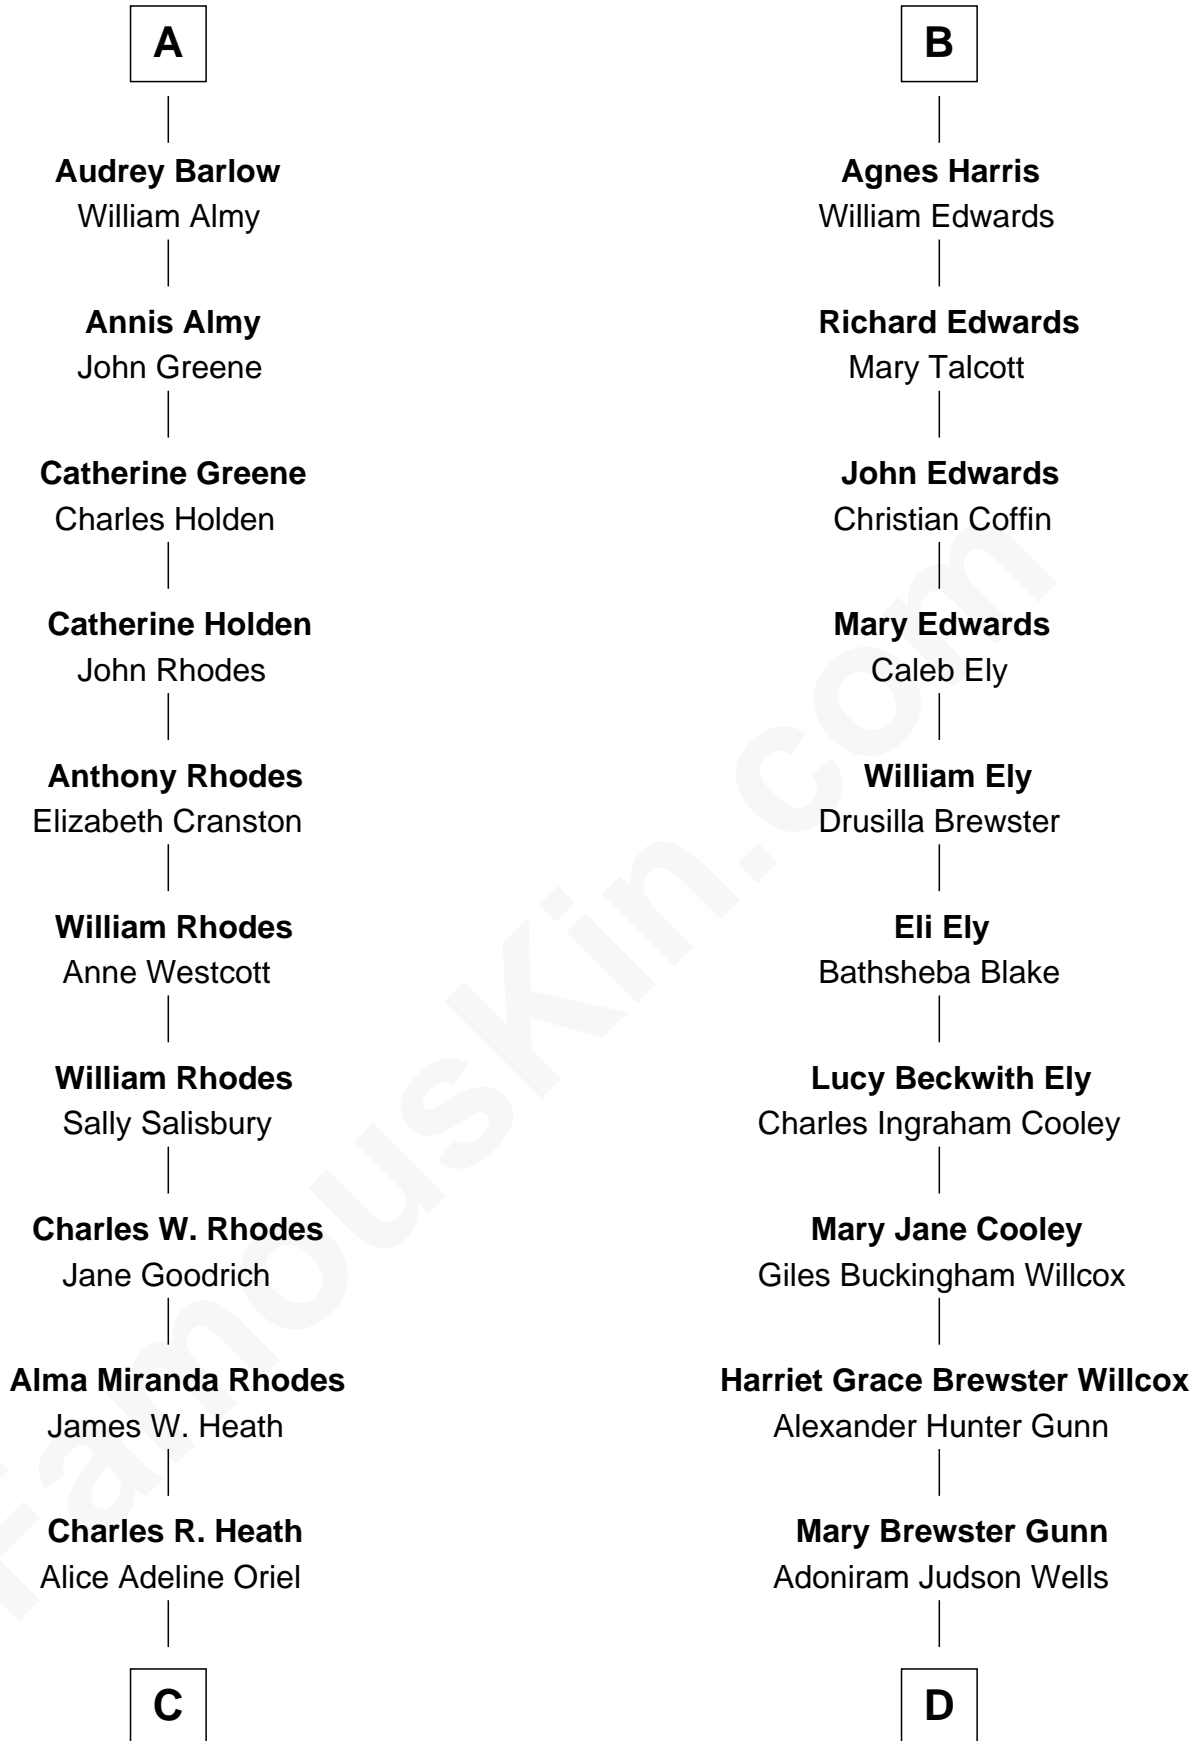

# FamousKin.com Relationship Chart of

**Sarah Palin**

*9th Governor of Alaska*

18th cousin 1 time removed of

**Elisabeth Shue**

*TV and Movie Actress*

**Robert Poyntz**  
Katherine FitzNichol

FamousKin.com