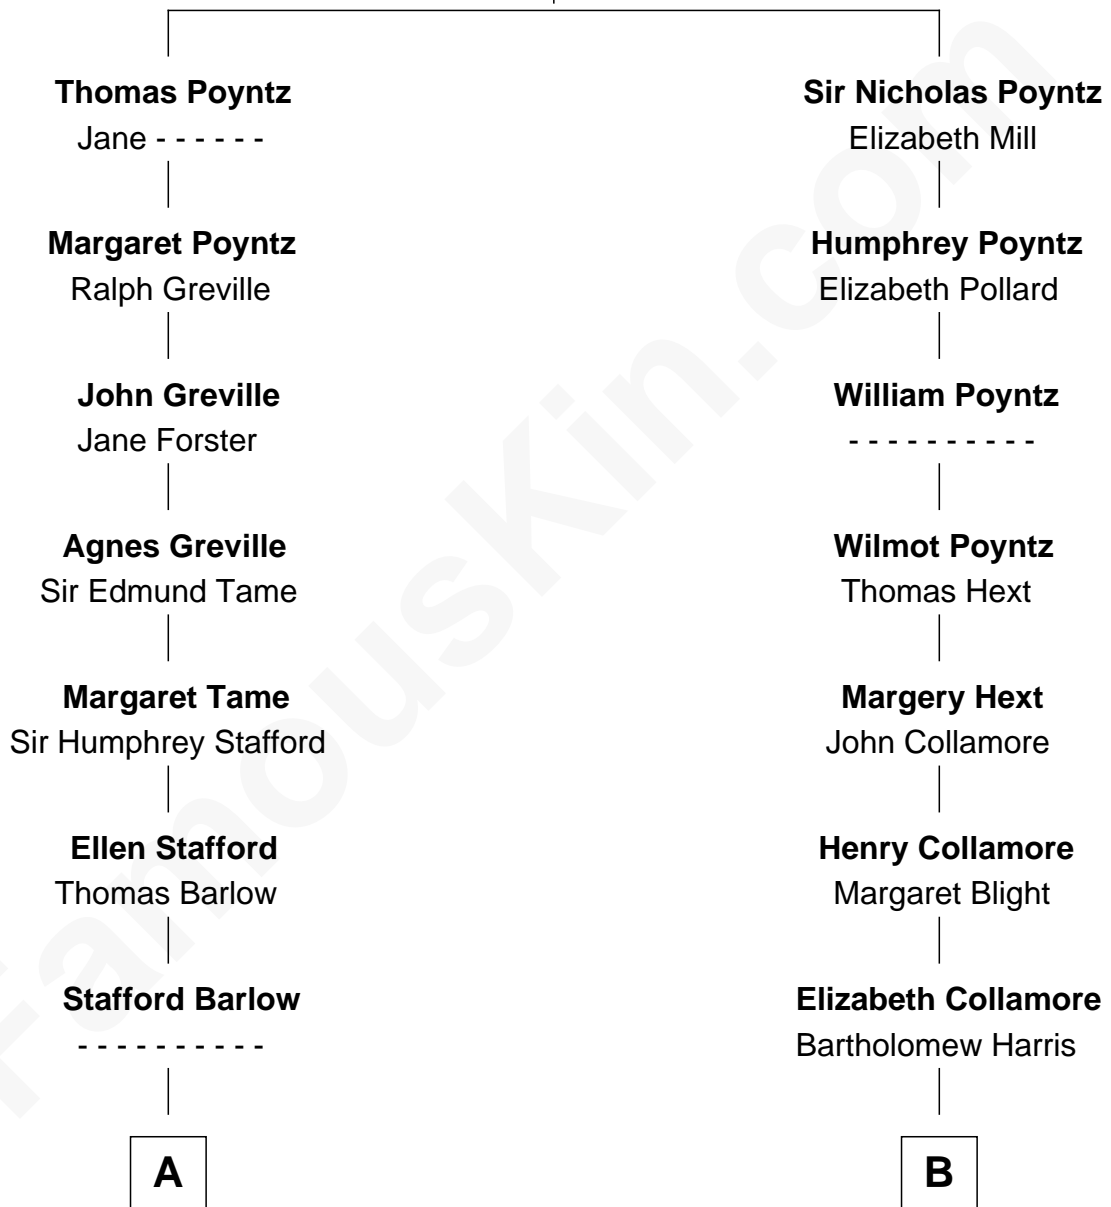

# FamousKin.com Relationship Chart of

**Sarah Palin**

*9th Governor of Alaska*

18th cousin 1 time removed of

**Elisabeth Shue**

*TV and Movie Actress*

**Robert Poyntz**  
Katherine FitzNichol

FamousKin.com