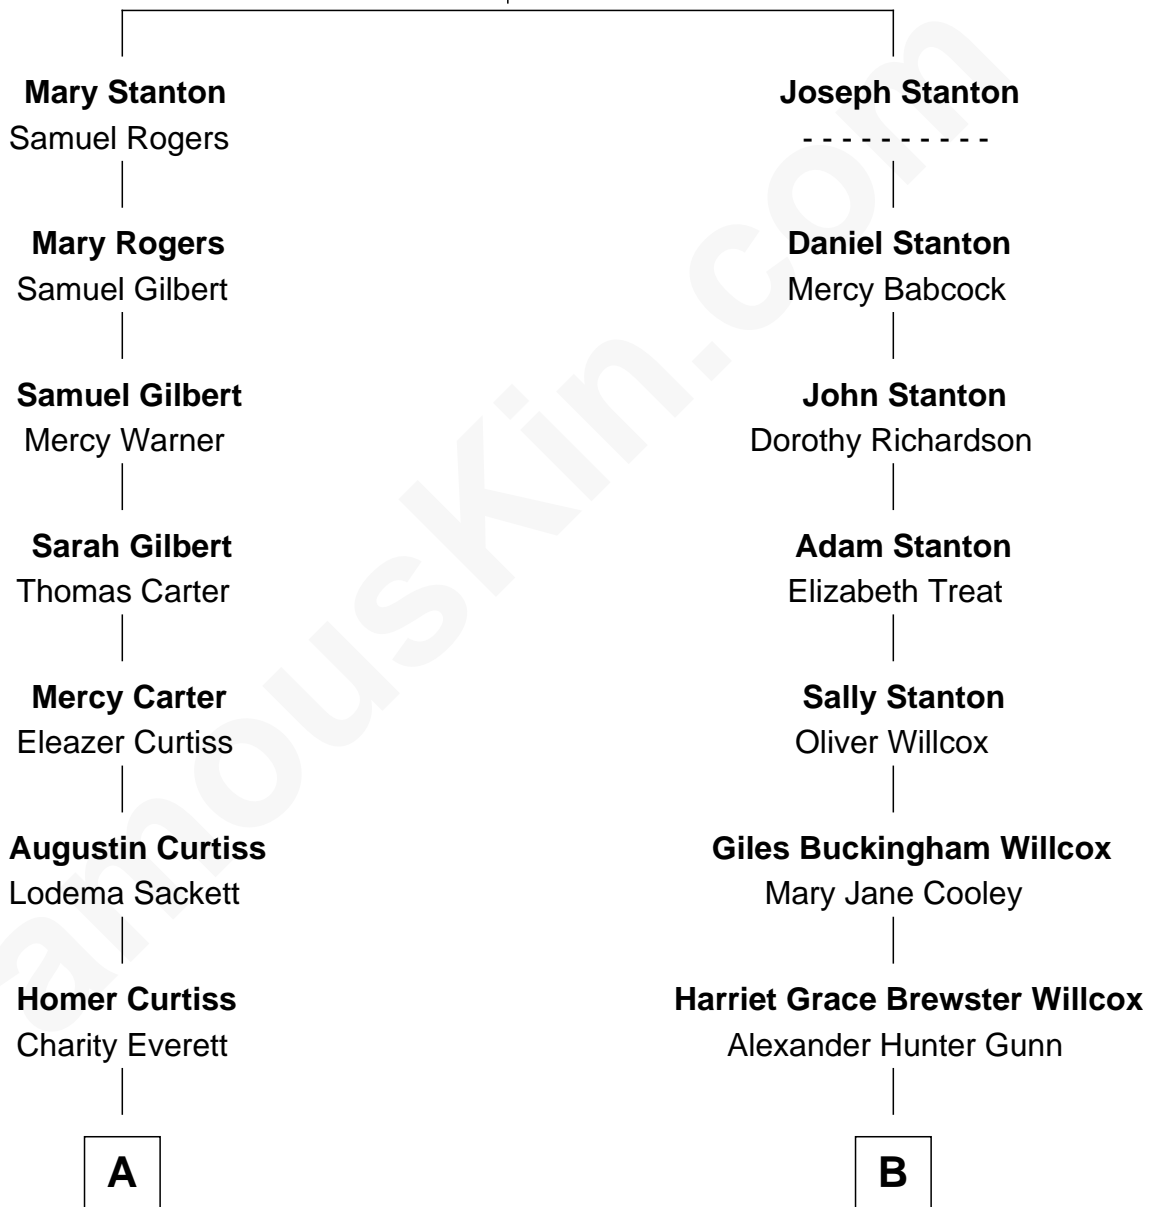

FamousKin.com Relationship Chart of

Sarah Palin

9th Governor of Alaska

9th cousin 3 times removed of

Andrew Shue

TV Actor

Thomas Stanton

Ann Lord

A

Orra Miranda Curtiss
Martin Brownson Strong

Homer Curtiss Strong
Augusta Lodema Godfrey

Cora Godfrey Strong
James Carl Gower

Helen Louise Gower
Clement James Sheeran

Sarah Sheeran
Charles Richard Heath

Sarah Palin
9th Governor of Alaska

B

Mary Brewster Gunn
Adoniram Judson Wells

Anne Brewster Wells
James William Shue

Andrew Shue
TV Actor