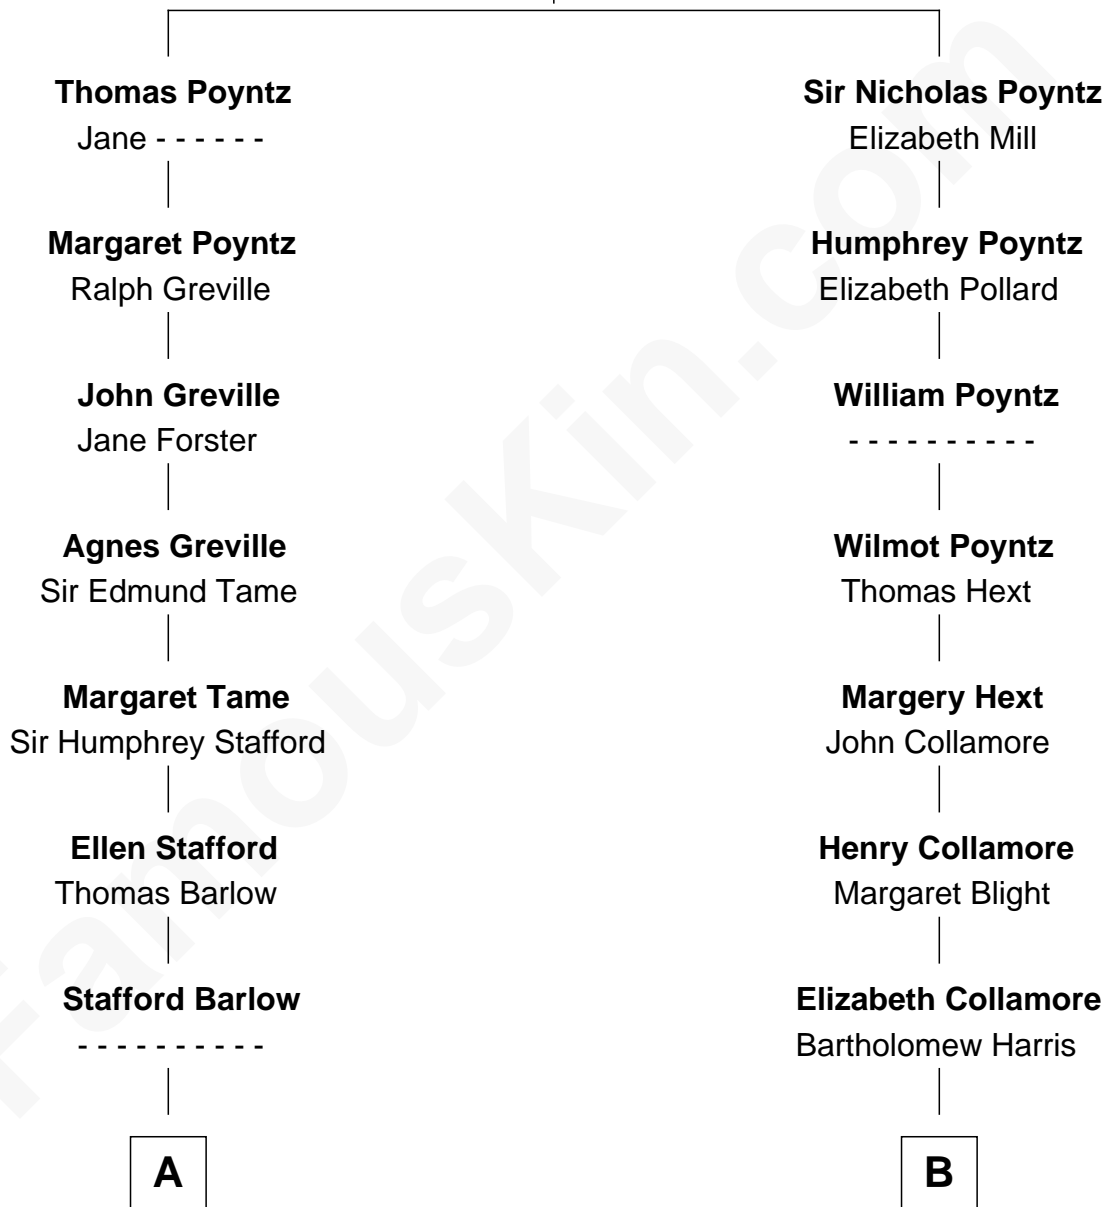

FamousKin.com Relationship Chart of

Sarah Palin

9th Governor of Alaska

18th cousin 1 time removed of

Andrew Shue

TV Actor

Robert Poyntz
Katherine FitzNichol

FamousKin.com