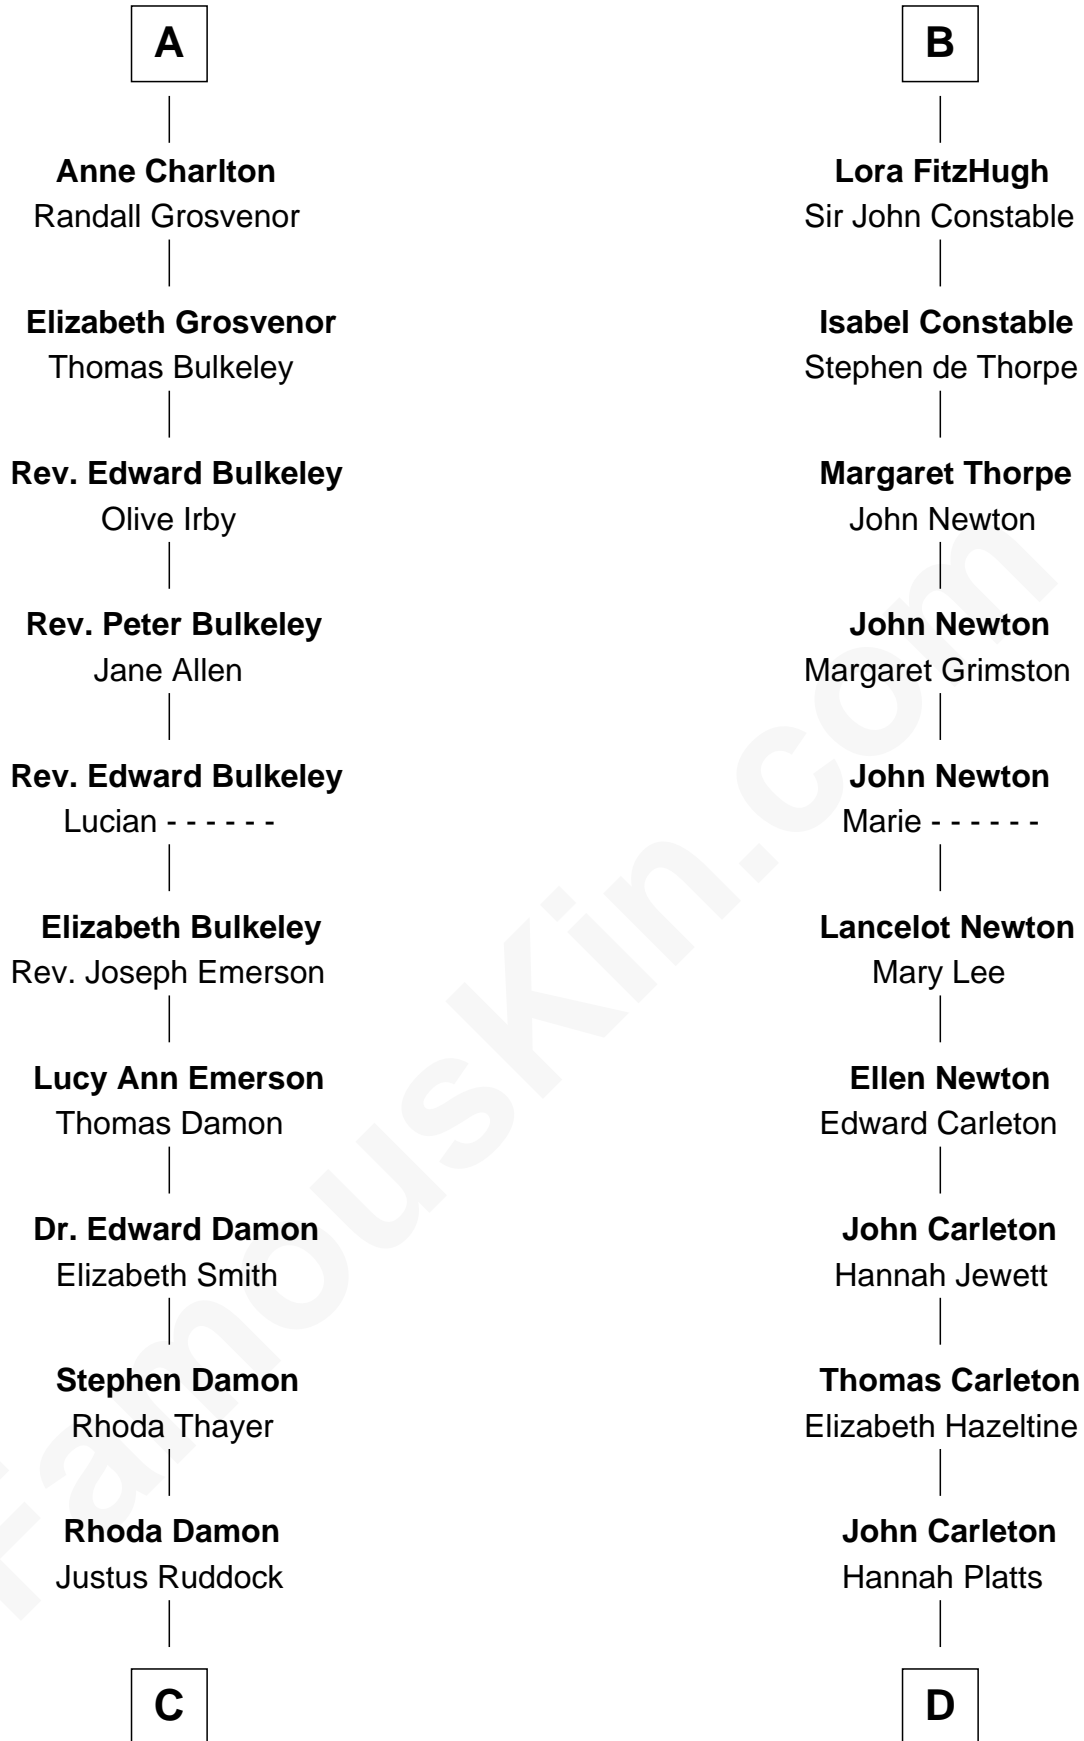

FamousKin.com

Relationship Chart of Sarah Palin

9th Governor of Alaska

20th cousin 1 time removed of

Charles A. Pillsbury

Co-Founder of C.A. Pillsbury Co.

Sir Roger de Somery

Nichole d'Aubenev

C

Thomas S. Ruddock

Maria Nancy Newell

May Belle Ruddock

Henry Charles Brandt

Nellie Marie Brandt

Charles Francis Heath

Charles Richard Heath

Sarah Sheeran

Sarah Palin

9th Governor of Alaska

D

Moses Carleton

Margaret Sprake

Henry Carleton

Polly Greeley