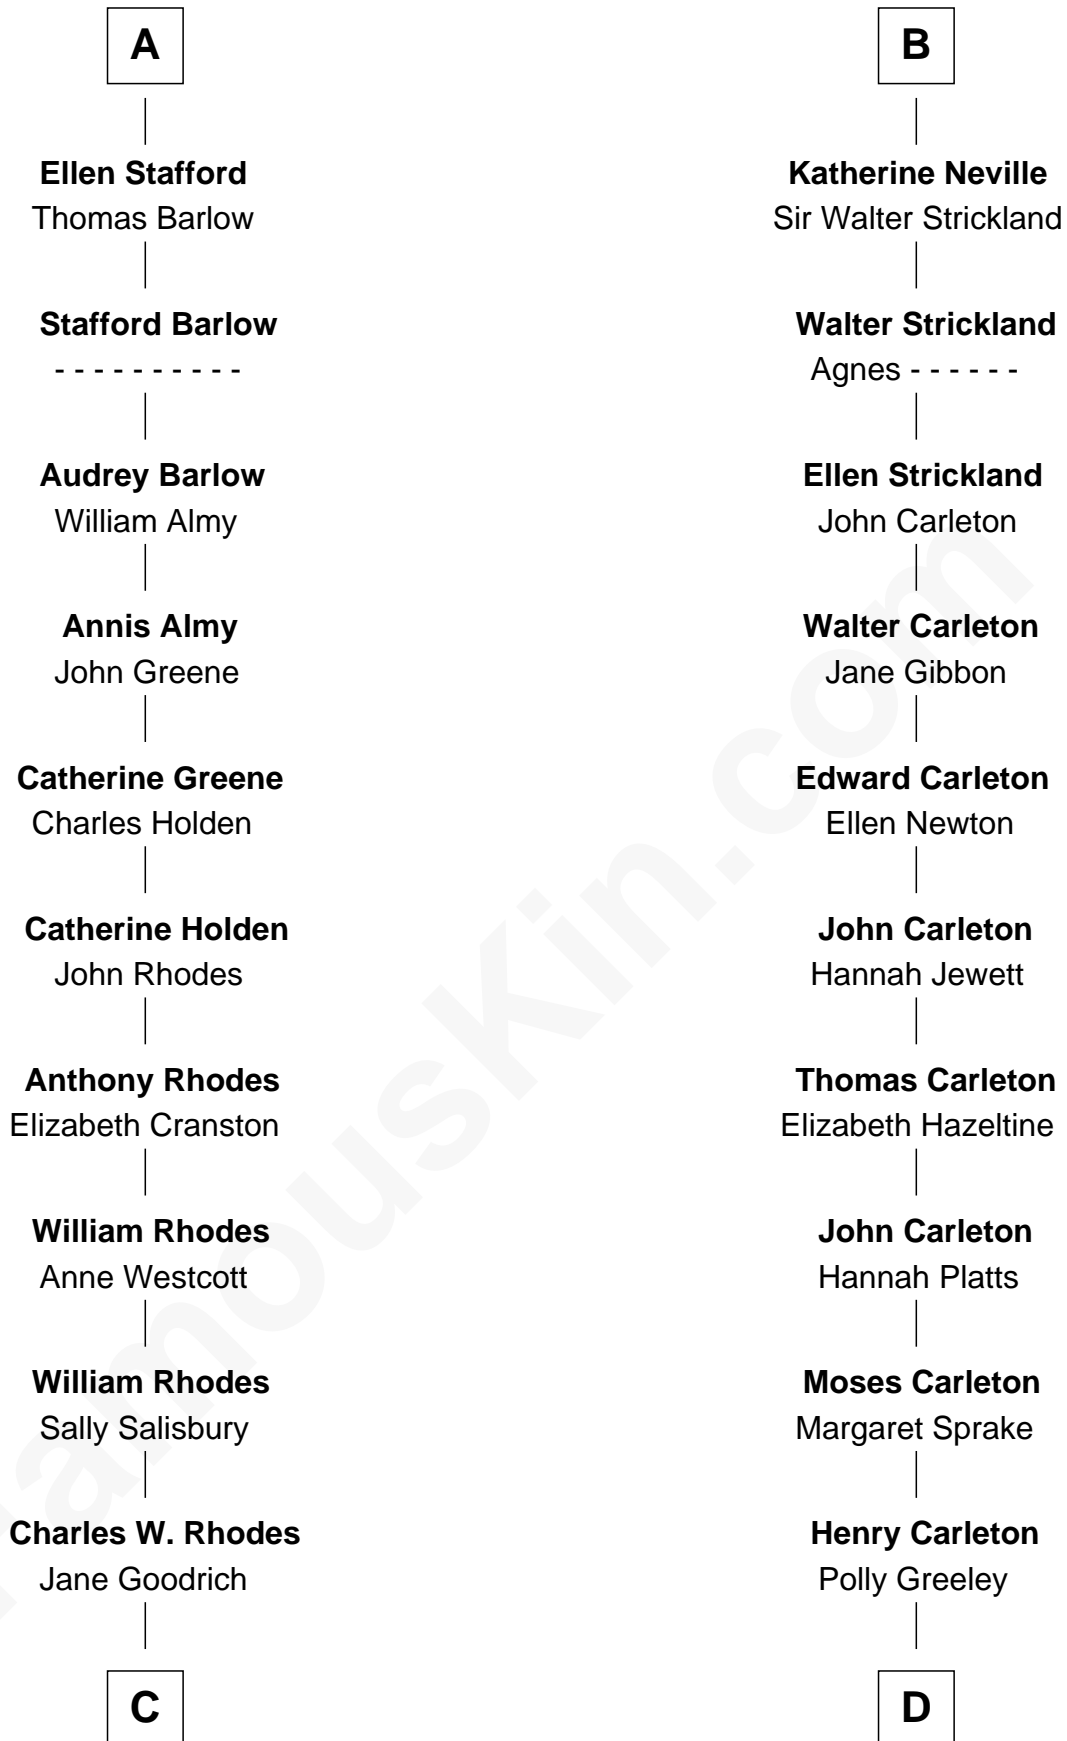

FamousKin.com

Relationship Chart of Sarah Palin

9th Governor of Alaska

18th cousin 3 times removed of

Charles A. Pillsbury

Co-Founder of C.A. Pillsbury Co.

C

Alma Miranda Rhodes

James W. Heath

Charles R. Heath

Alice Adeline Oriel

Charles Francis Heath

Nellie Marie Brandt

Charles Richard Heath

Sarah Sheeran

Sarah Palin