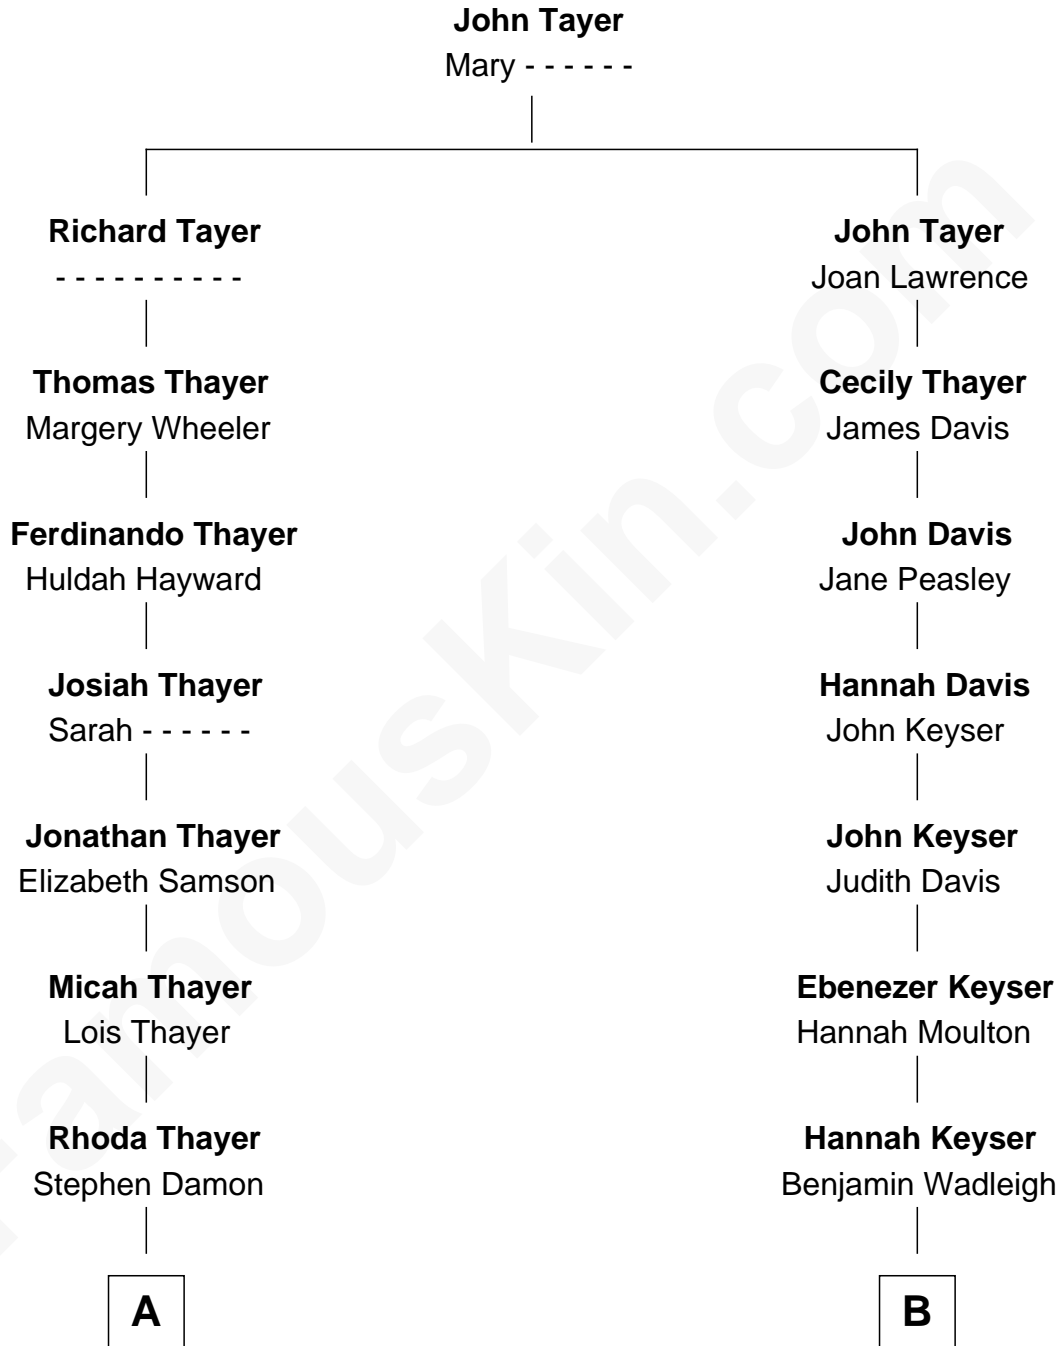

FamousKin.com

Relationship Chart of Sarah Palin

9th Governor of Alaska

9th cousin 3 times removed of

Charles A. Pillsbury

Co-Founder of C.A. Pillsbury Co.

A

Rhoda Damon
Justus Ruddock

Thomas S. Ruddock
Maria Nancy Newell

May Belle Ruddock
Henry Charles Brandt

Nellie Marie Brandt
Charles Francis Heath

Charles Richard Heath
Sarah Sheeran

Sarah Palin
9th Governor of Alaska

B

Susanna Wadleigh
John Pillsbury