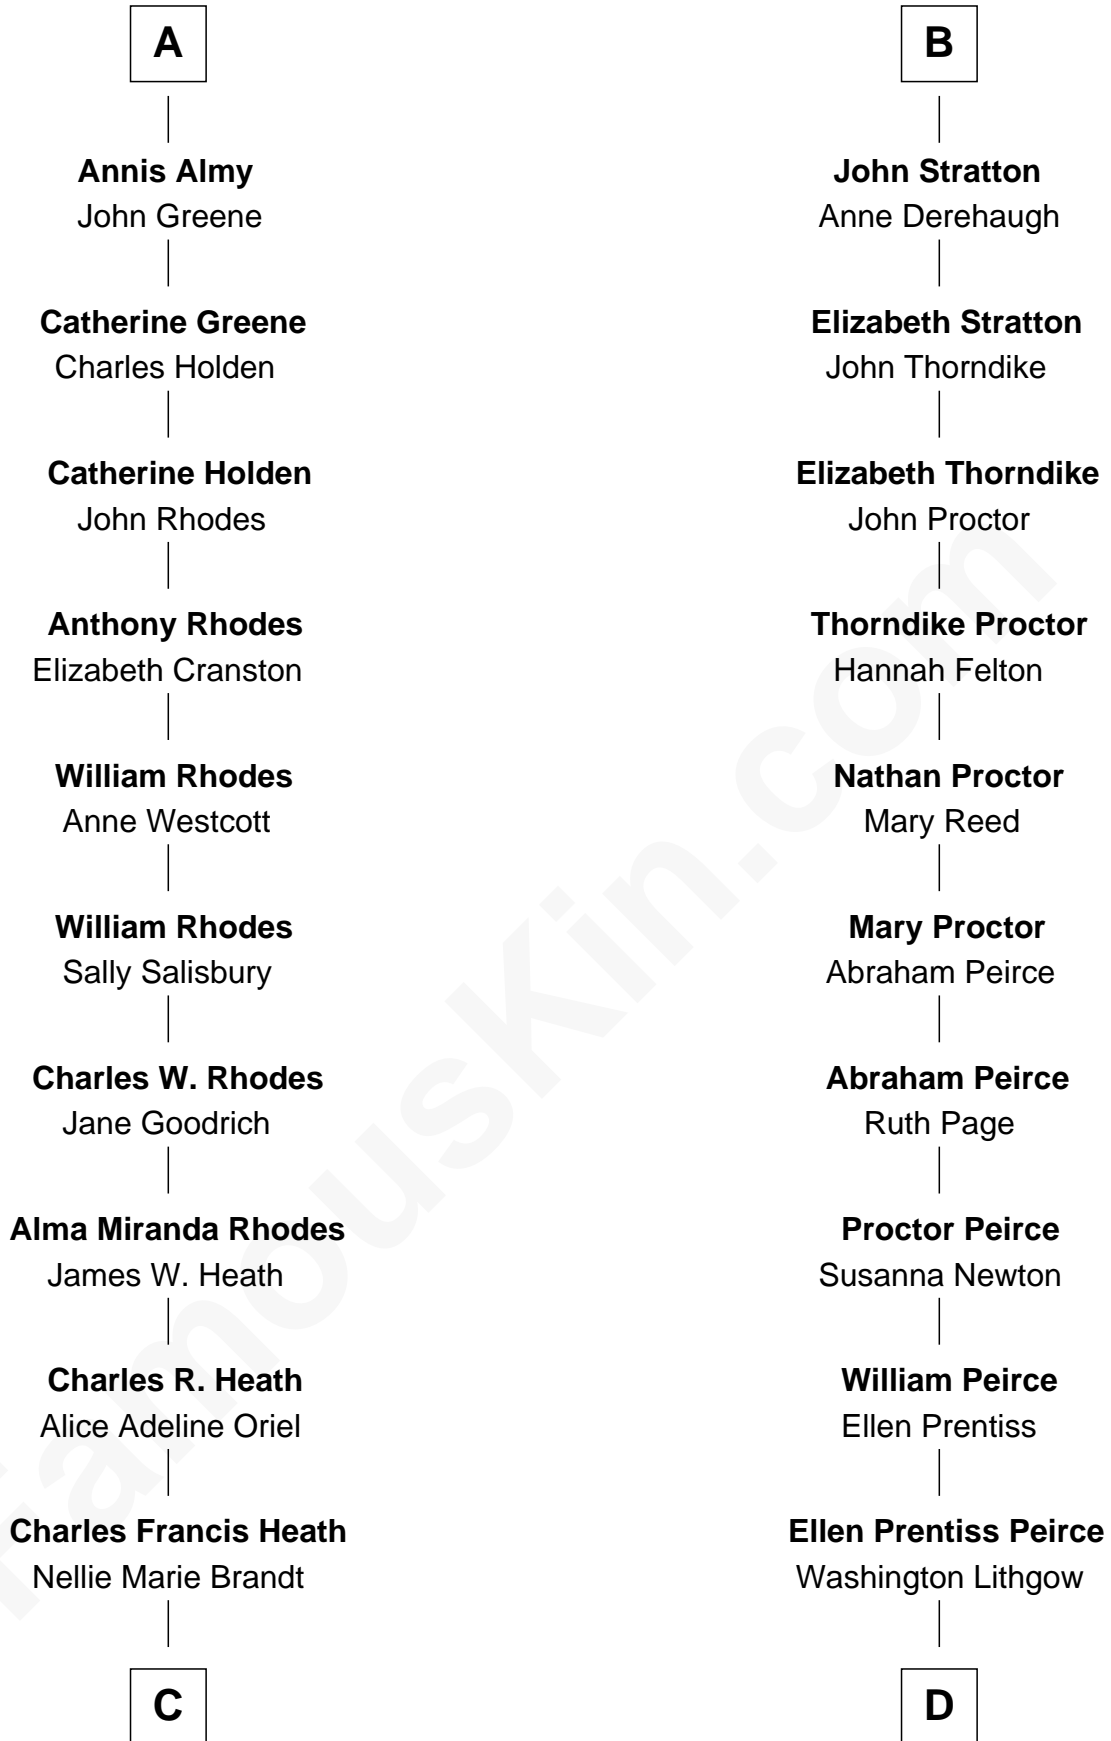

FamousKin.com Relationship Chart of

Sarah Palin

9th Governor of Alaska

18th cousin 1 time removed of

John Lithgow

Stage, TV, and Movie Actor

C

Charles Richard Heath

Sarah Sheeran

Sarah Palin

9th Governor of Alaska

D

Arthur Washington Lithgow

Ina Berenice Robinson

Arthur Washington Lithgow

Sarah Jane Price