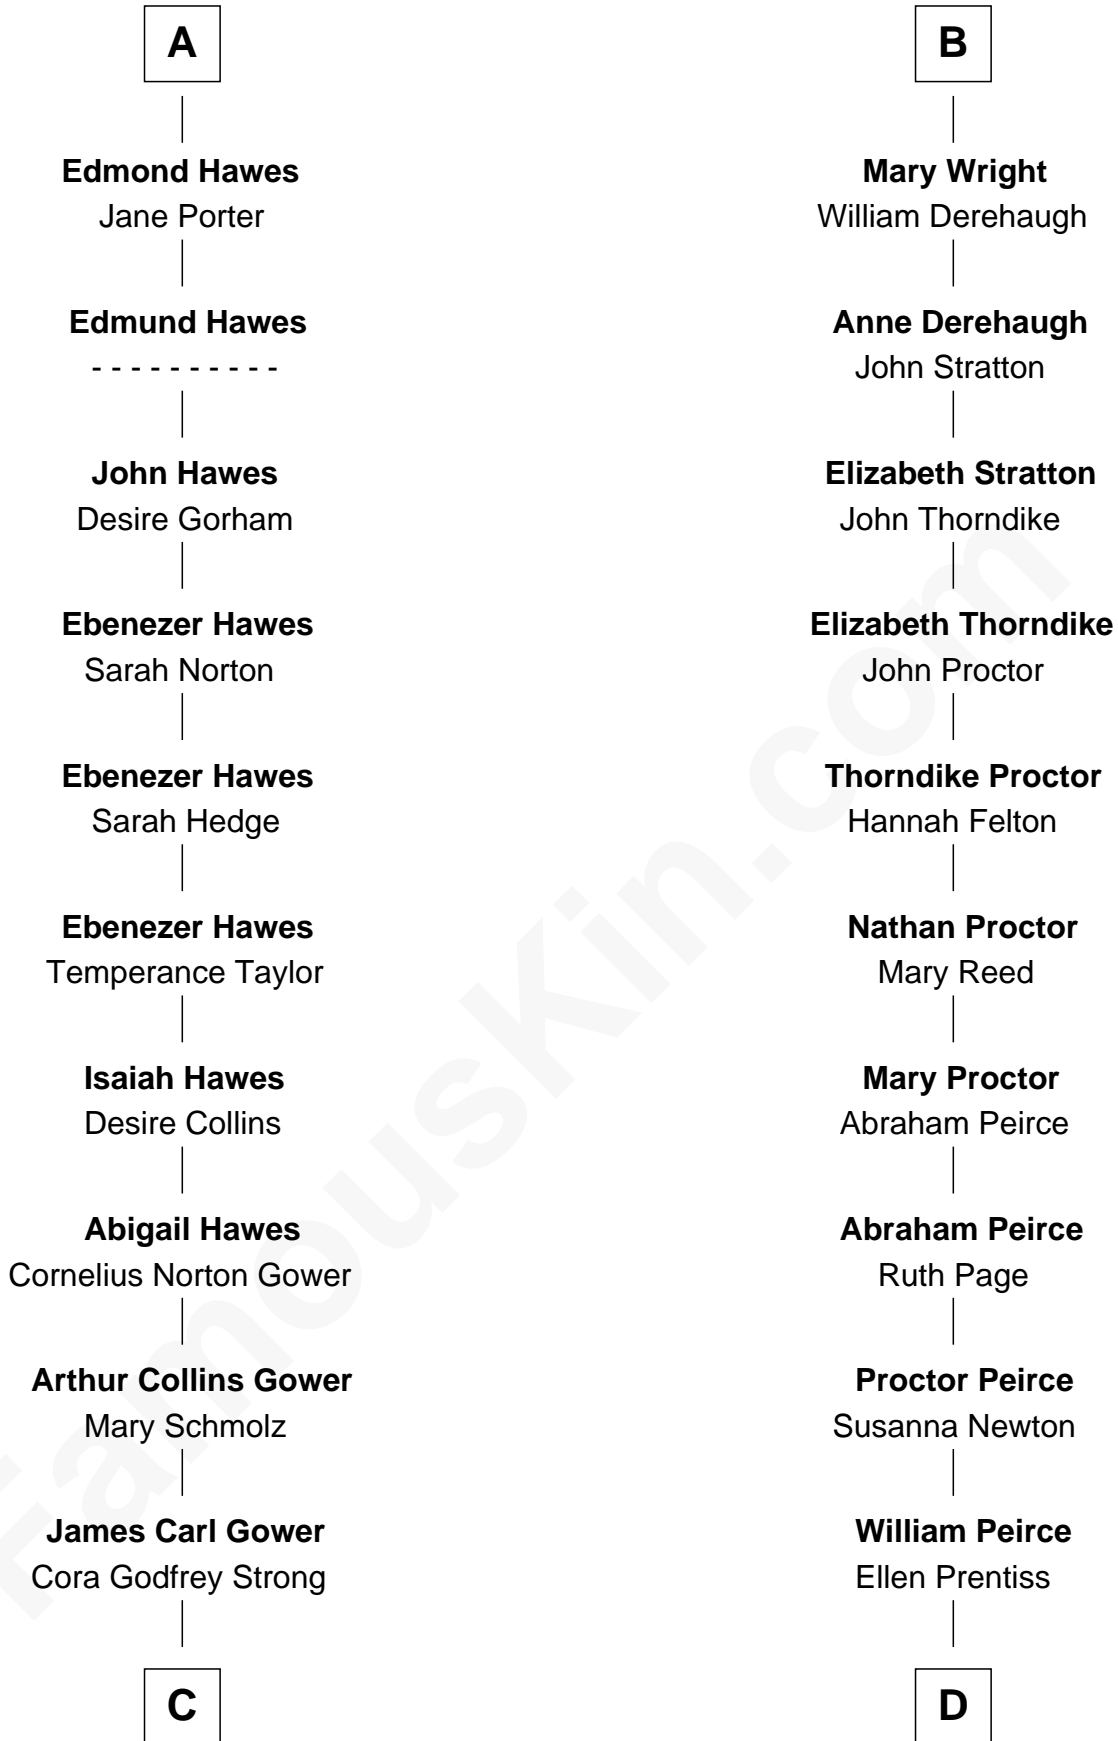

FamousKin.com Relationship Chart of

Sarah Palin

9th Governor of Alaska

19th cousin 1 time removed of

John Lithgow

Stage, TV, and Movie Actor

Sir John Howard

Alice de Bois

C

Helen Louise Gower
Clement James Sheeran

Sarah Sheeran
Charles Richard Heath

Sarah Palin
9th Governor of Alaska

D

Ellen Prentiss Peirce
Washington Lithgow

Arthur Washington Lithgow
Ina Berenice Robinson

Arthur Washington Lithgow
Sarah Jane Price