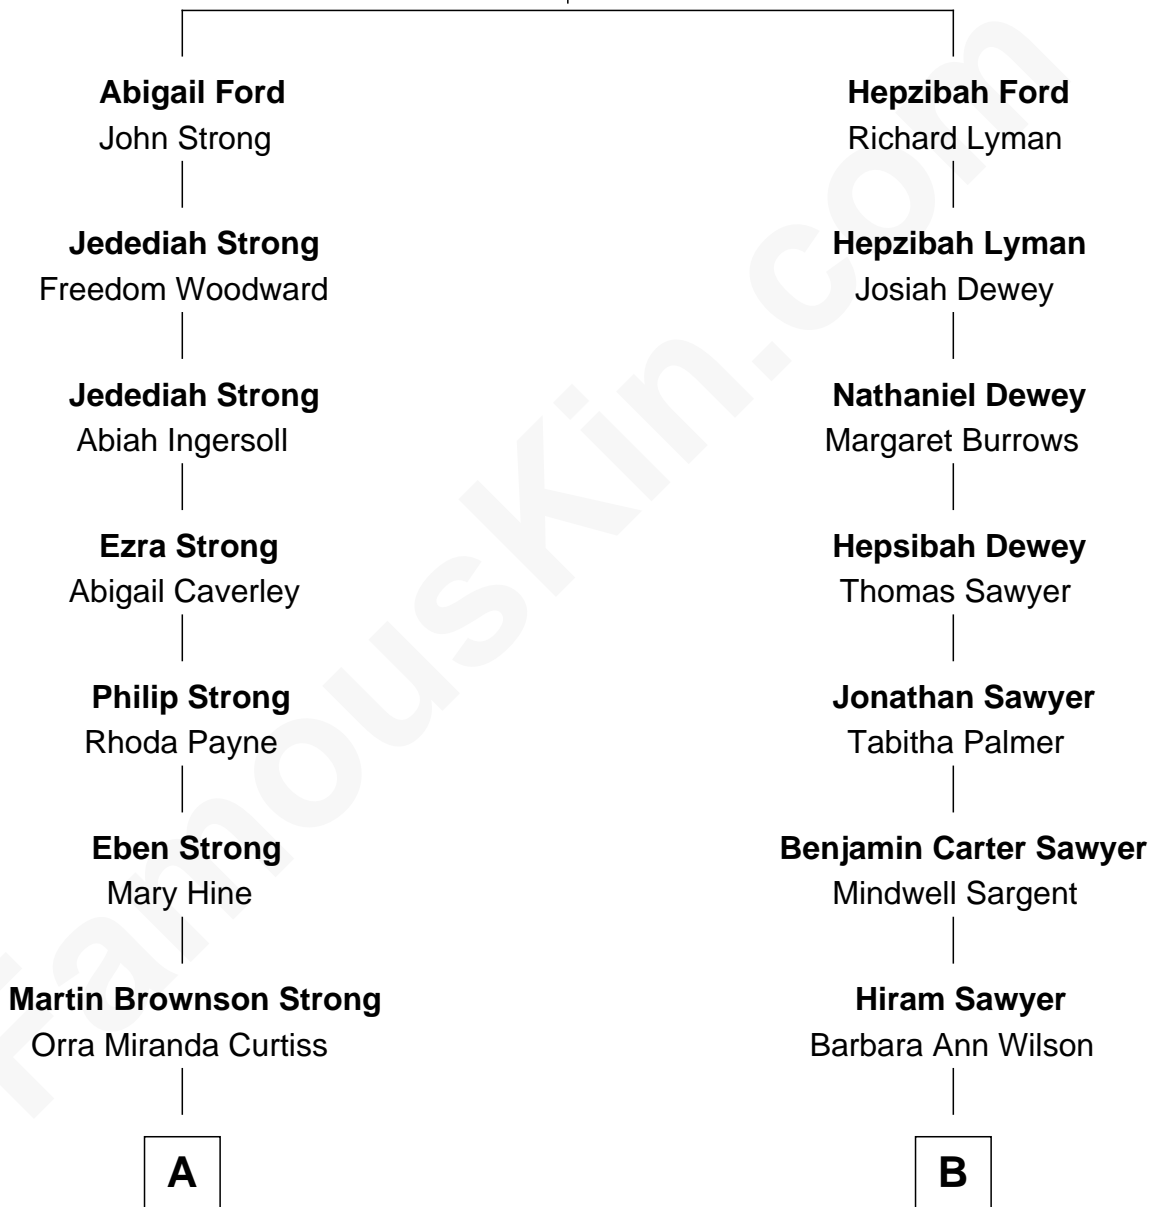

FamousKin.com Relationship Chart of

Sarah Palin

9th Governor of Alaska

11th cousin of

David Hyde Pierce

Stage, TV, and Movie Actor

Thomas Ford
Elizabeth Charde

A

Homer Curtiss Strong
Augusta Lodema Godfrey

Cora Godfrey Strong
James Carl Gower

Helen Louise Gower
Clement James Sheeran

Sarah Sheeran
Charles Richard Heath

Sarah Palin
9th Governor of Alaska

B

Hannah Sawyer
William W. Mayhew