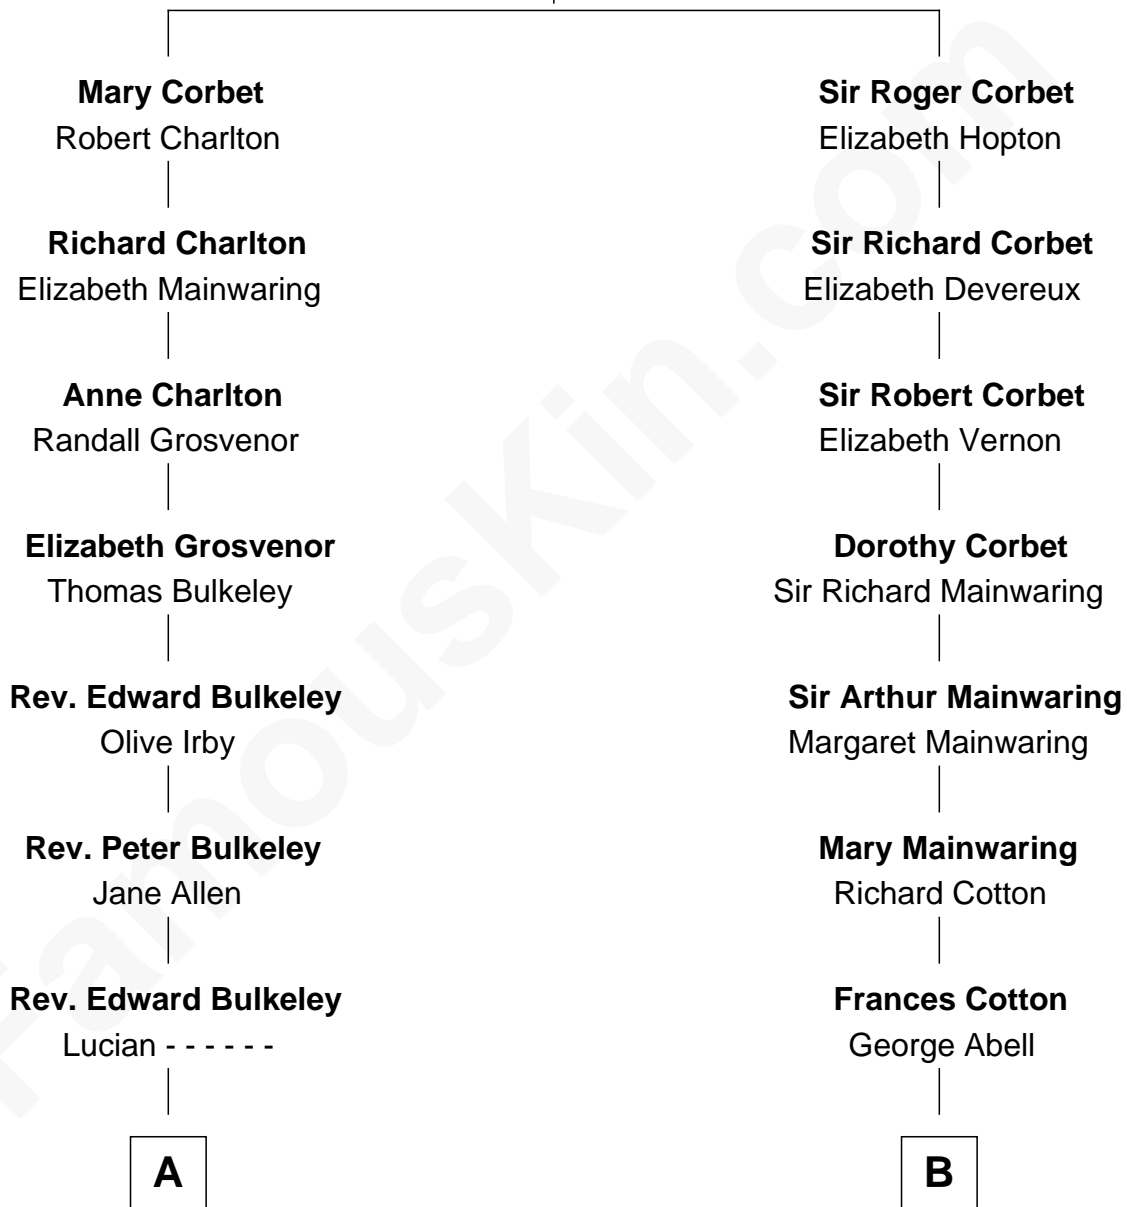

# FamousKin.com Relationship Chart of

**Sarah Palin**

*9th Governor of Alaska*

16th cousin 1 time removed of

**Illeana Douglas**

*TV and Movie Actress*

**Sir Robert Corbet**

Margaret - - - - -

Illeana Douglas photo by [Lan Bui](#) (CC BY-SA 2.0)