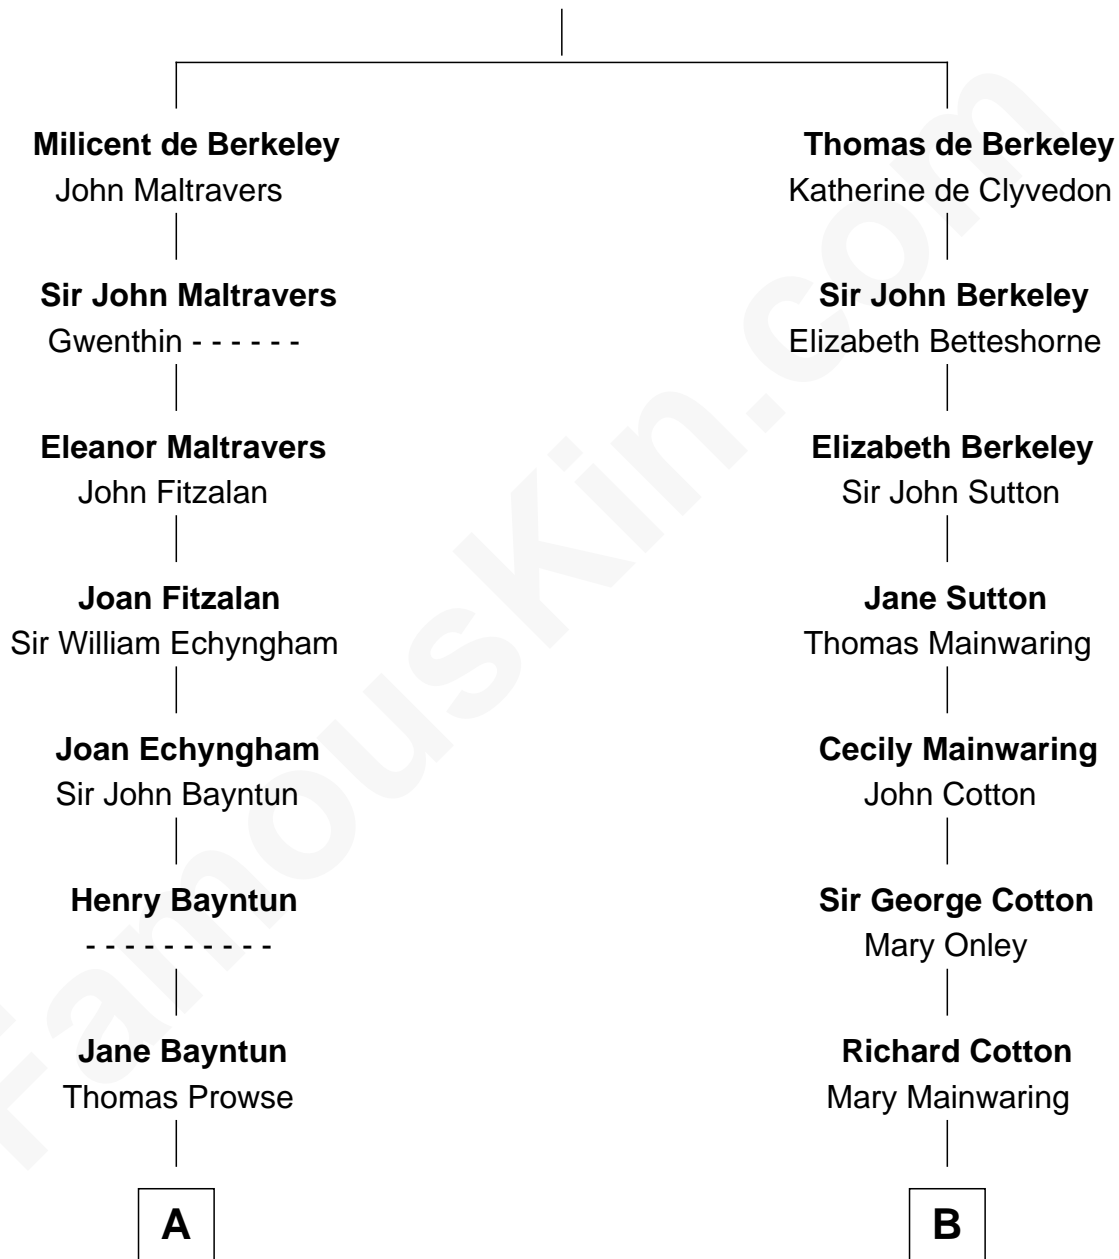

FamousKin.com Relationship Chart of

Sarah Palin

9th Governor of Alaska

18th cousin 2 times removed of

Illeana Douglas

TV and Movie Actress

Sir Maurice de Berkeley

Eve la Zouche

C

May Belle Ruddock
Henry Charles Brandt

Nellie Marie Brandt
Charles Francis Heath

Charles Richard Heath
Sarah Sheeran

Sarah Palin
9th Governor of Alaska

D

Gregory Hesselberg
Joan Georgescu

Illeana Douglas
TV and Movie Actress