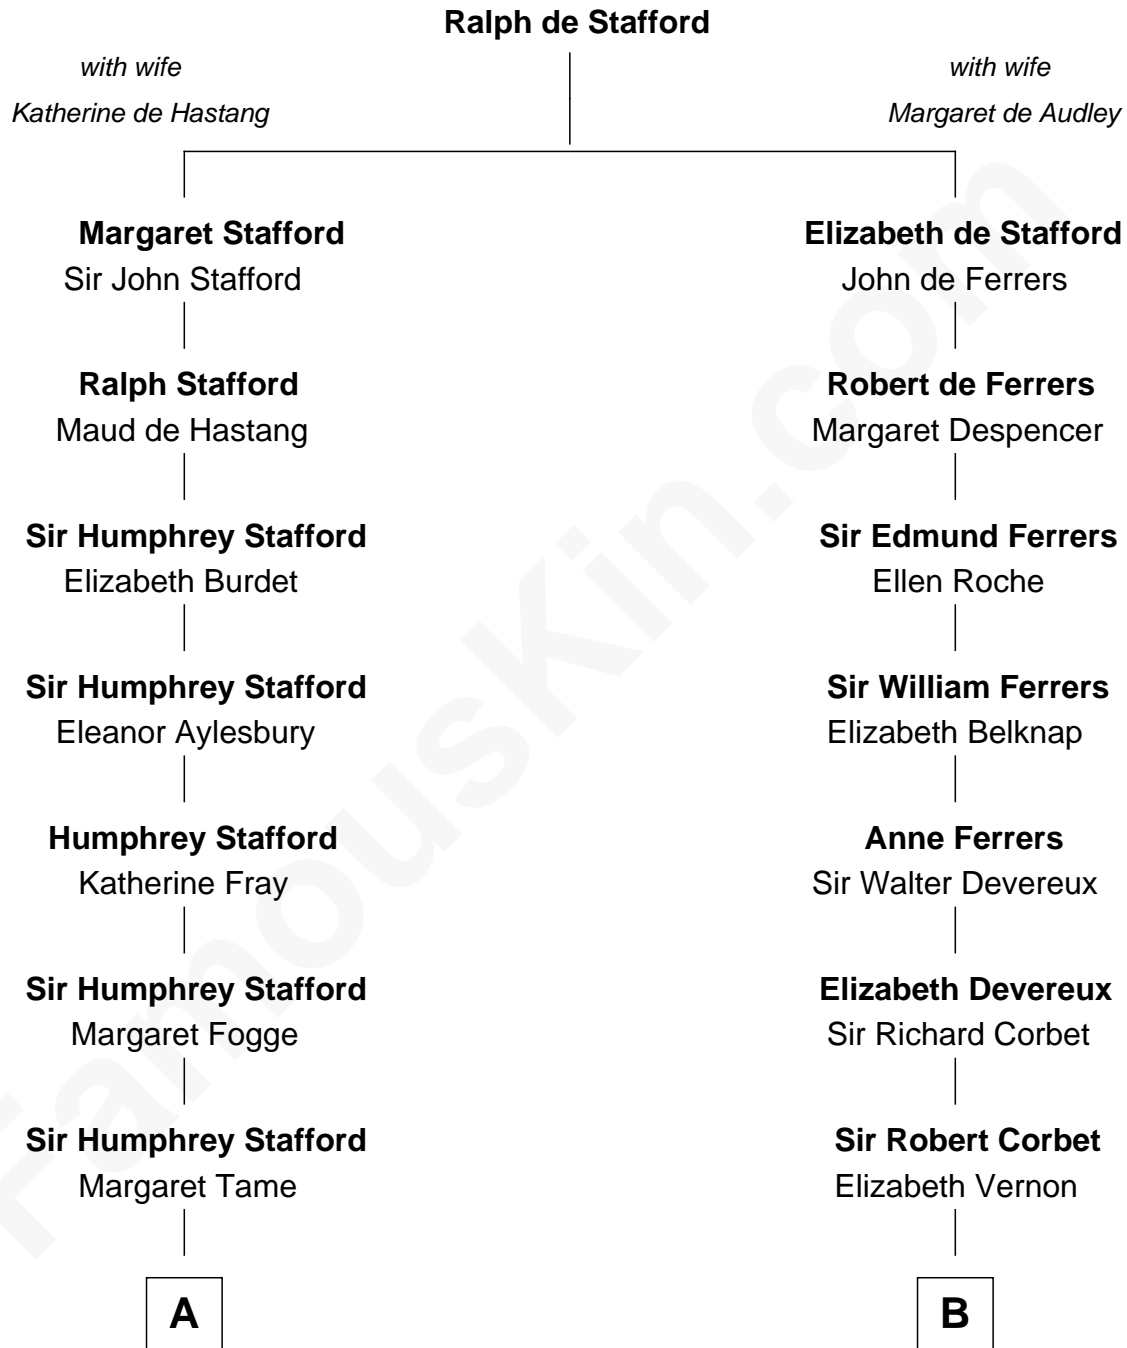

FamousKin.com Relationship Chart of

Sarah Palin

9th Governor of Alaska

19th cousin 2 times removed of

Melvyn Douglas

Movie Actor

C

Alma Miranda Rhodes

James W. Heath

Charles R. Heath

Alice Adeline Oriel

Charles Francis Heath

Nellie Marie Brandt

Charles Richard Heath

Sarah Sheeran

Sarah Palin

9th Governor of Alaska

D

Emma Jane Douglas

Col. George Taliaferro Shackelford

Lena Priscilla Shackelford

Edouard Gregory Hesselberg

Melvyn Douglas

Movie Actor