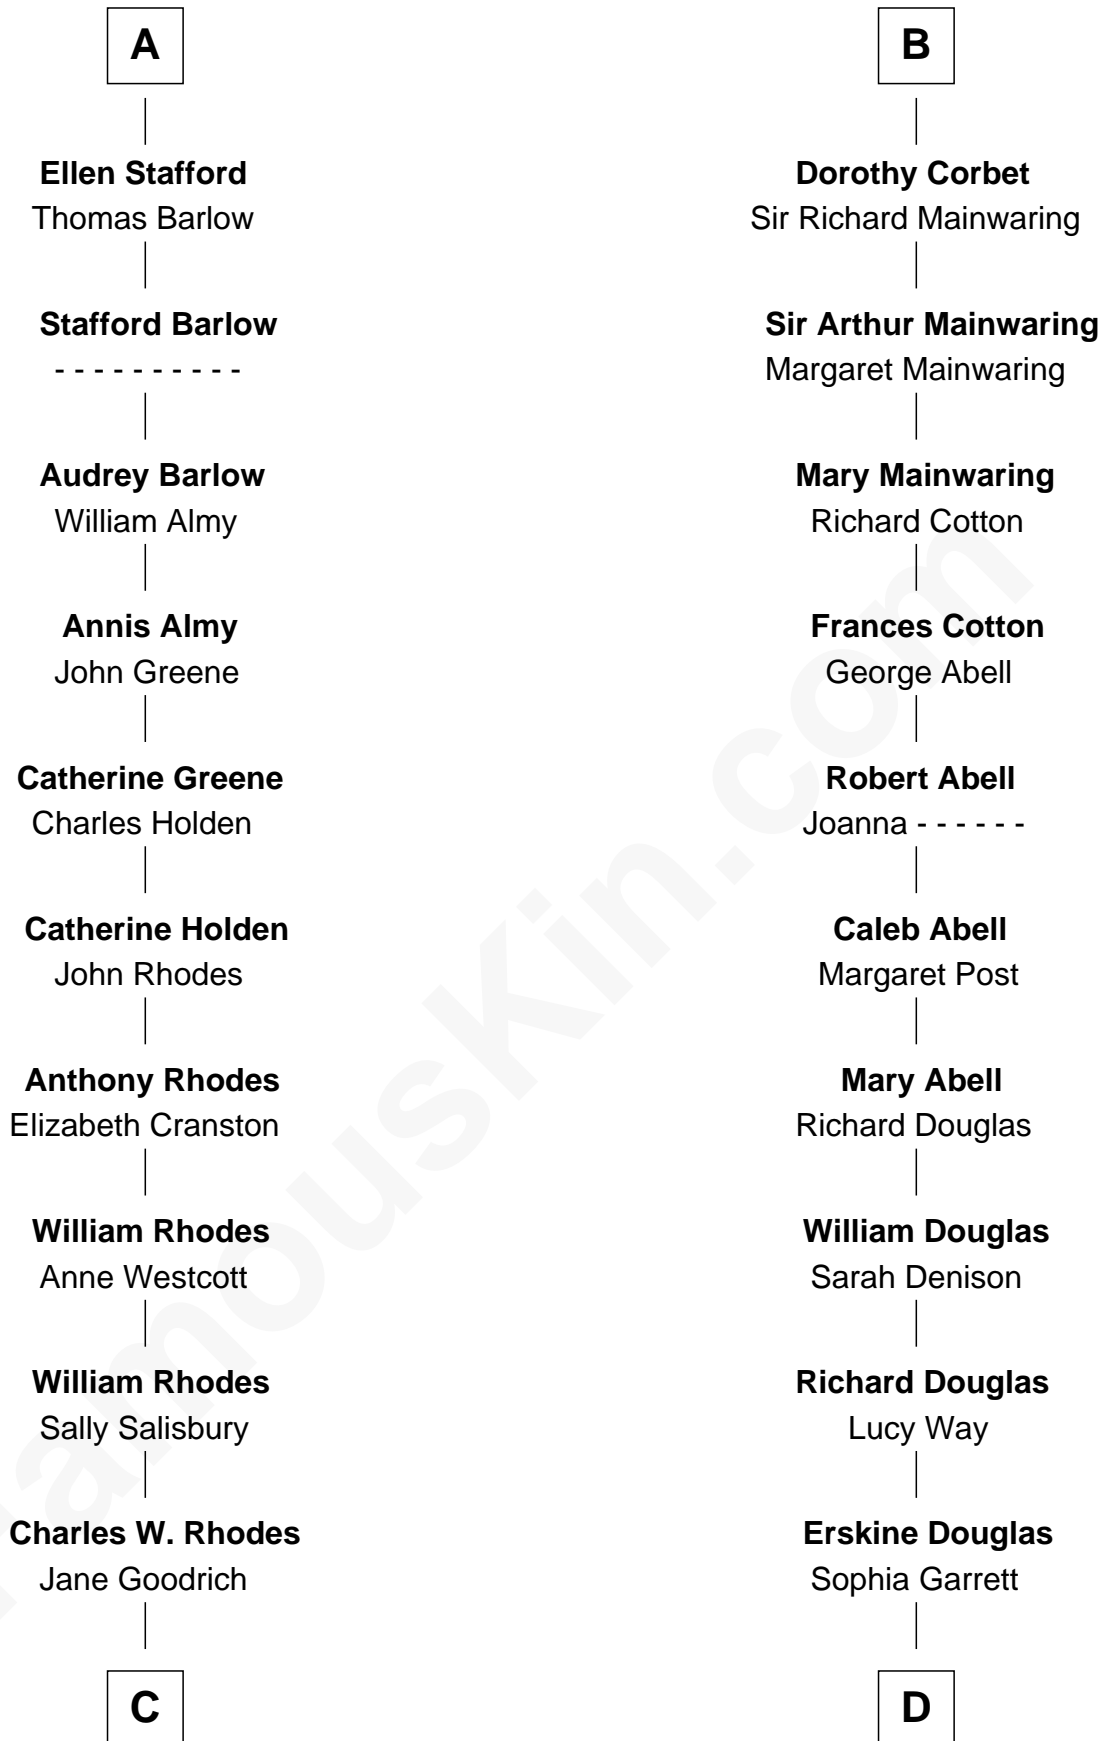

FamousKin.com Relationship Chart of

Sarah Palin

9th Governor of Alaska

19th cousin 2 times removed of

Melvyn Douglas

Movie Actor

C

Alma Miranda Rhodes

James W. Heath

Charles R. Heath

Alice Adeline Oriel

Charles Francis Heath

Nellie Marie Brandt

Charles Richard Heath

Sarah Sheeran

Sarah Palin

9th Governor of Alaska

D

Emma Jane Douglas

Col. George Taliaferro Shackelford

Lena Priscilla Shackelford

Edouard Gregory Hesselberg

Melvyn Douglas

Movie Actor