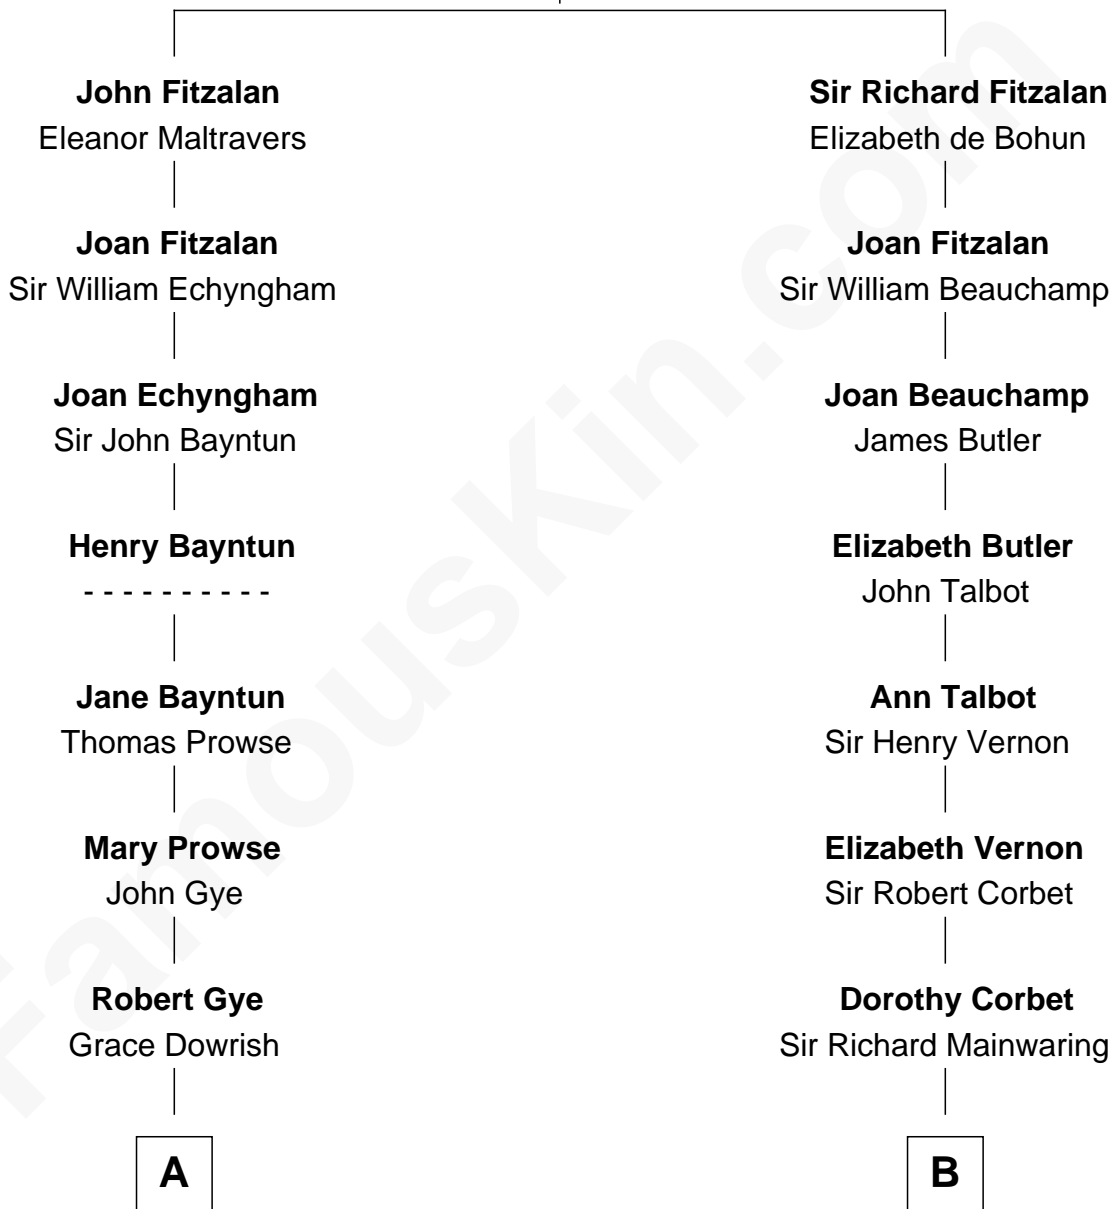

FamousKin.com Relationship Chart of

Sarah Palin

9th Governor of Alaska

18th cousin of

Melvyn Douglas

Movie Actor

Richard Fitzalan
Eleanor Plantagenet

C

Charles Richard Heath

Sarah Sheeran

Sarah Palin

9th Governor of Alaska

D

Lena Priscilla Shackelford

Edouard Gregory Hesselberg

Melvyn Douglas