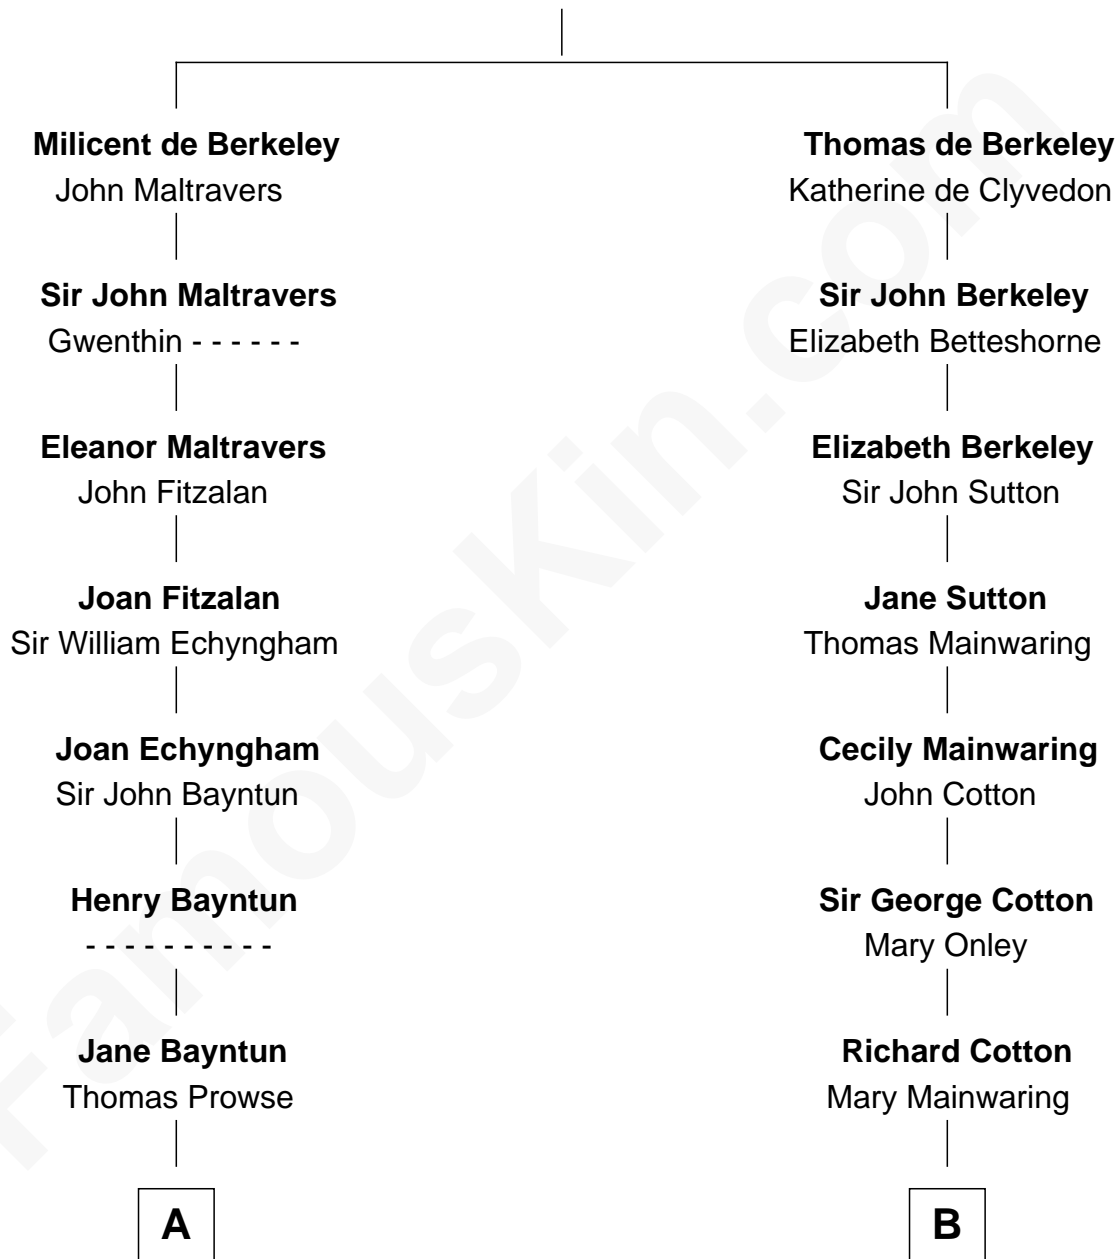

FamousKin.com Relationship Chart of

Sarah Palin

9th Governor of Alaska

16th cousin 4 times removed of

Melvyn Douglas

Movie Actor

Sir Maurice de Berkeley

Eve la Zouche

C

—
May Belle Ruddock
Henry Charles Brandt

—
Nellie Marie Brandt
Charles Francis Heath

—
Charles Richard Heath
Sarah Sheeran

—
Sarah Palin
9th Governor of Alaska

FamousKin.com