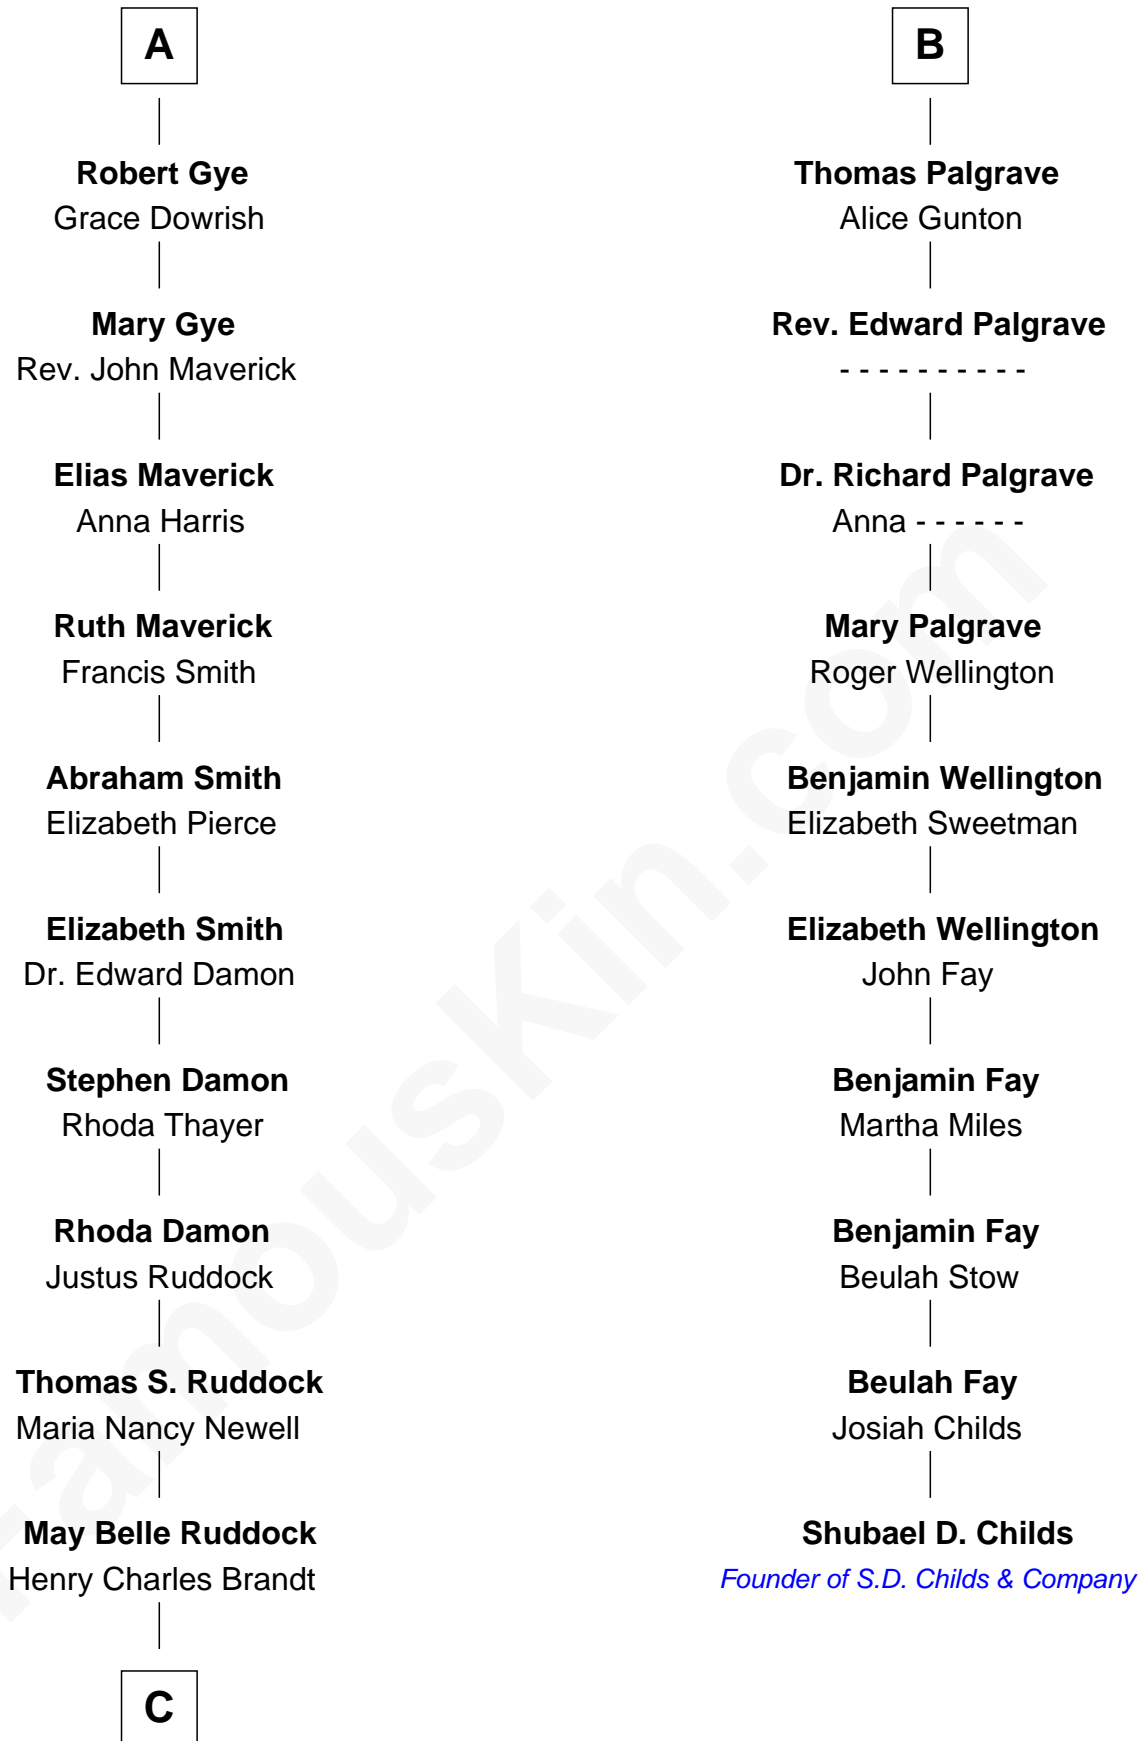

FamousKin.com Relationship Chart of

Sarah Palin

9th Governor of Alaska

16th cousin 3 times removed of

Shubael D. Childs

Founder of S.D. Childs & Company

Henry Plantagenet
Maud de Chaworth

Eleanor Plantagenet
Richard Fitzalan

John Fitzalan
Eleanor Maltravers

Joan Fitzalan
Sir William Echyngham

Joan Echyngham
Sir John Bayntun

Henry Bayntun

Jane Bayntun
Thomas Prowse

Mary Prowse
John Gye

A

Eleanor Plantagenet
Richard Fitzalan

Sir Richard Fitzalan
Elizabeth de Bohun

Elizabeth Fitzalan
Sir Robert Goushill

Elizabeth Goushill
Sir Robert Wingfield

Elizabeth Wingfield
Sir William Brandon

Eleanor Brandon
John Glemham

Anne Glemham
Henry Palgrave

B

C

—
Nellie Marie Brandt
Charles Francis Heath

—
Charles Richard Heath
Sarah Sheeran

—
Sarah Palin
9th Governor of Alaska

FamousKin.com