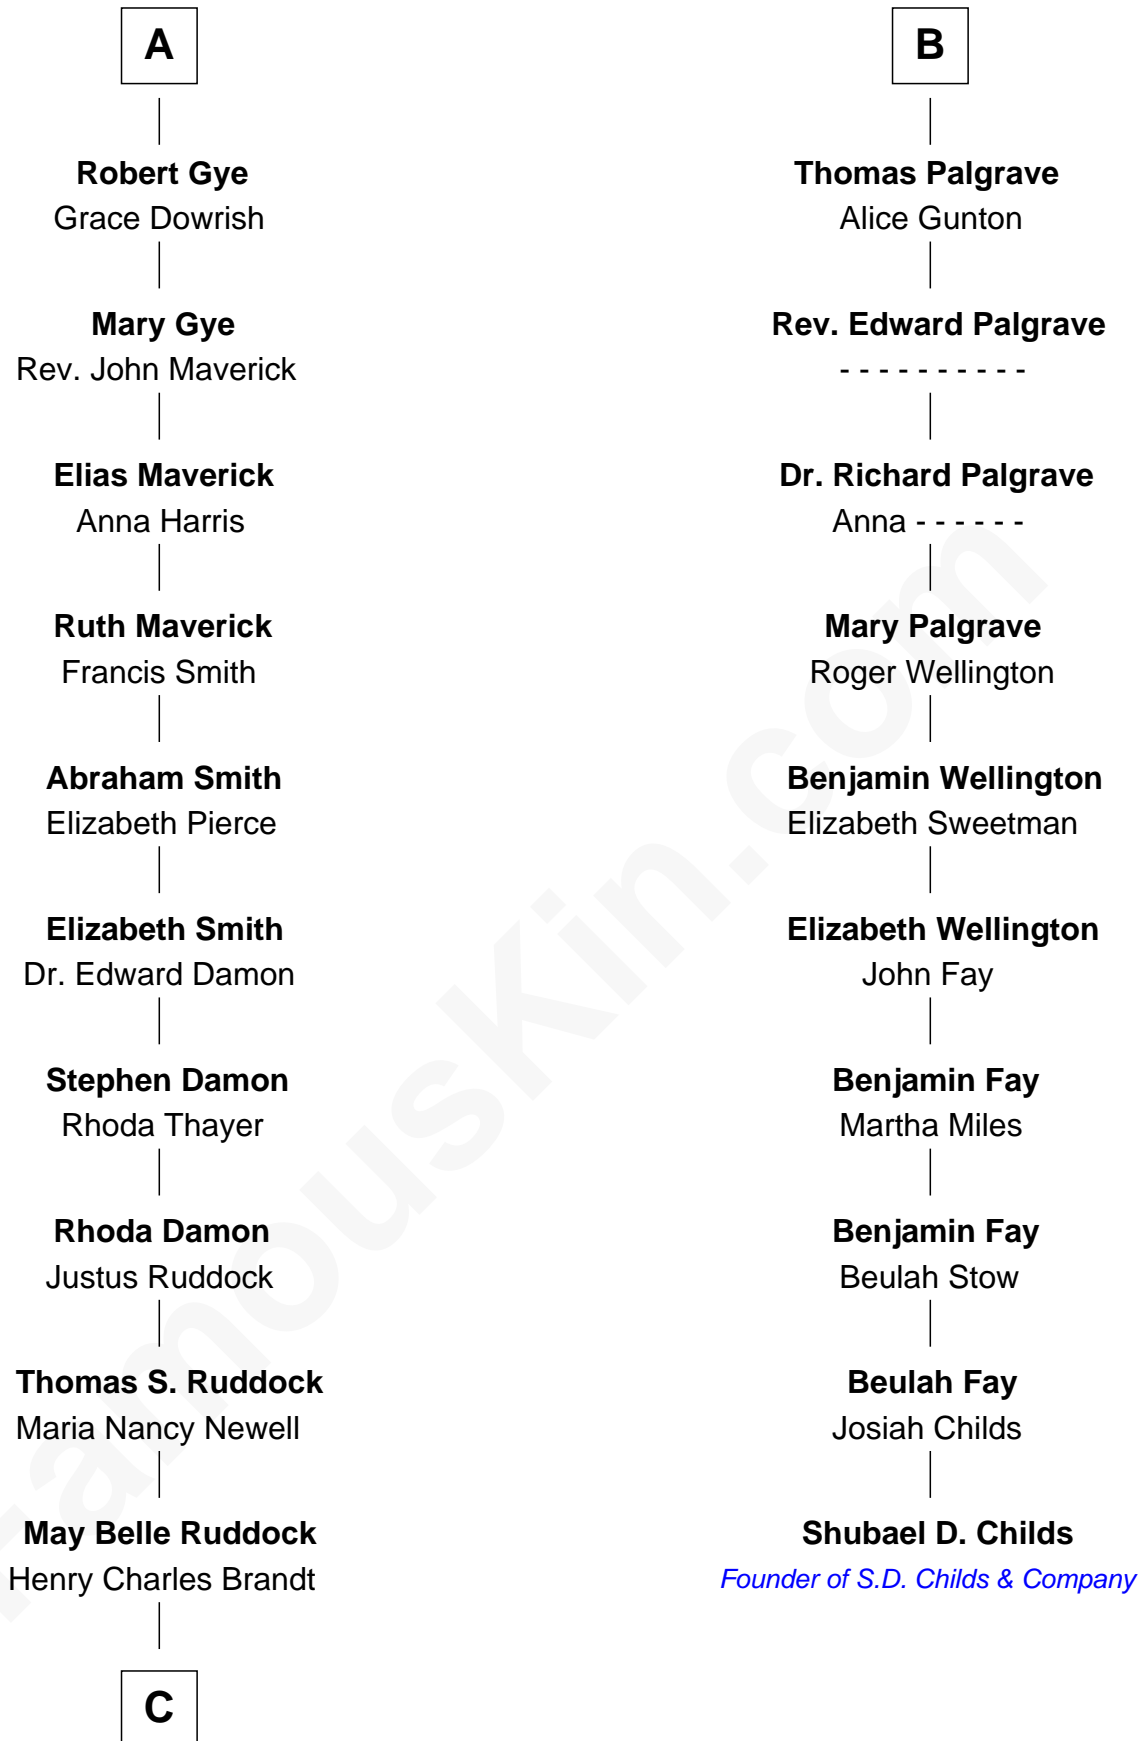

FamousKin.com Relationship Chart of

Sarah Palin

9th Governor of Alaska

16th cousin 3 times removed of

Shubael D. Childs

Founder of S.D. Childs & Company

Edmund Fitzalan

Alice de Warenne

Richard Fitzalan
Eleanor Plantagenet

John Fitzalan
Eleanor Maltravers

Joan Fitzalan
Sir William Echyngnam

Joan Echyngnam
Sir John Bayntun

Henry Bayntun

Jane Bayntun
Thomas Prowse

Mary Prowse
John Gye

A

Richard Fitzalan
Eleanor Plantagenet

Sir Richard Fitzalan
Elizabeth de Bohun

Elizabeth Fitzalan
Sir Robert Goushill

Elizabeth Goushill
Sir Robert Wingfield

Elizabeth Wingfield
Sir William Brandon

Eleanor Brandon
John Glemham

Anne Glemham
Henry Palgrave

B

C

Nellie Marie Brandt
Charles Francis Heath

Charles Richard Heath
Sarah Sheeran

Sarah Palin
9th Governor of Alaska

FamousKin.com