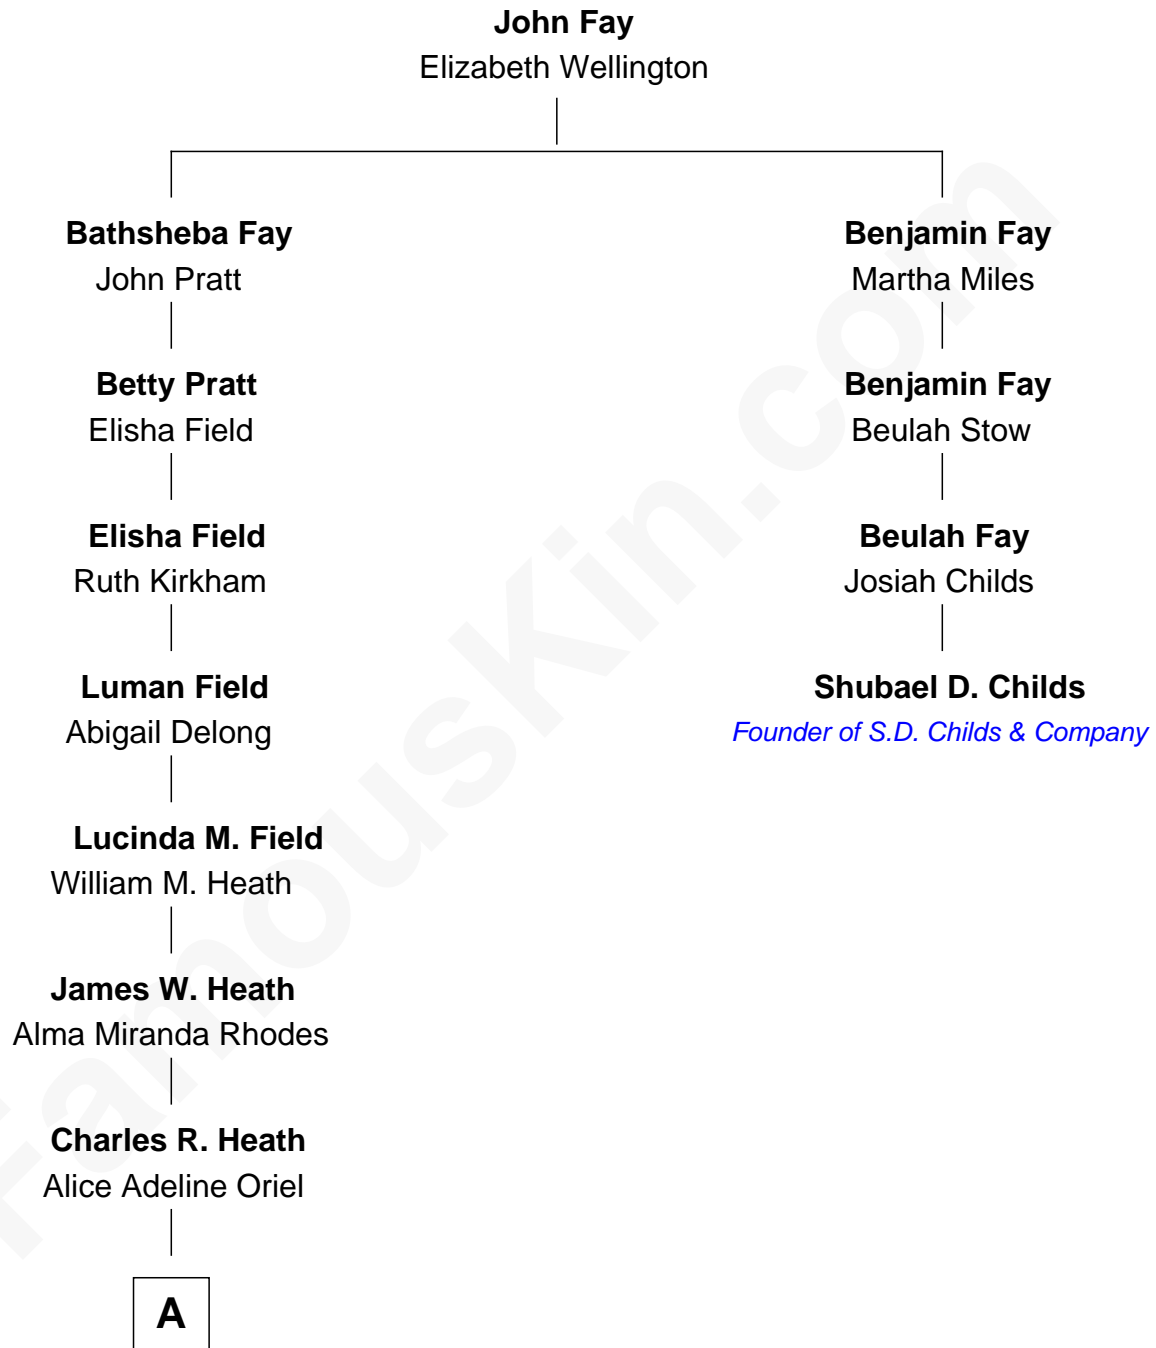

# FamousKin.com Relationship Chart of

**Sarah Palin**

*9th Governor of Alaska*

**3rd cousin 6 times removed of**

**Shubael D. Childs**

*Founder of S.D. Childs & Company*

**A**

—  
**Charles Francis Heath**

Nellie Marie Brandt

—  
**Charles Richard Heath**

Sarah Sheeran

—  
**Sarah Palin**

*9th Governor of Alaska*

FamousKin.com