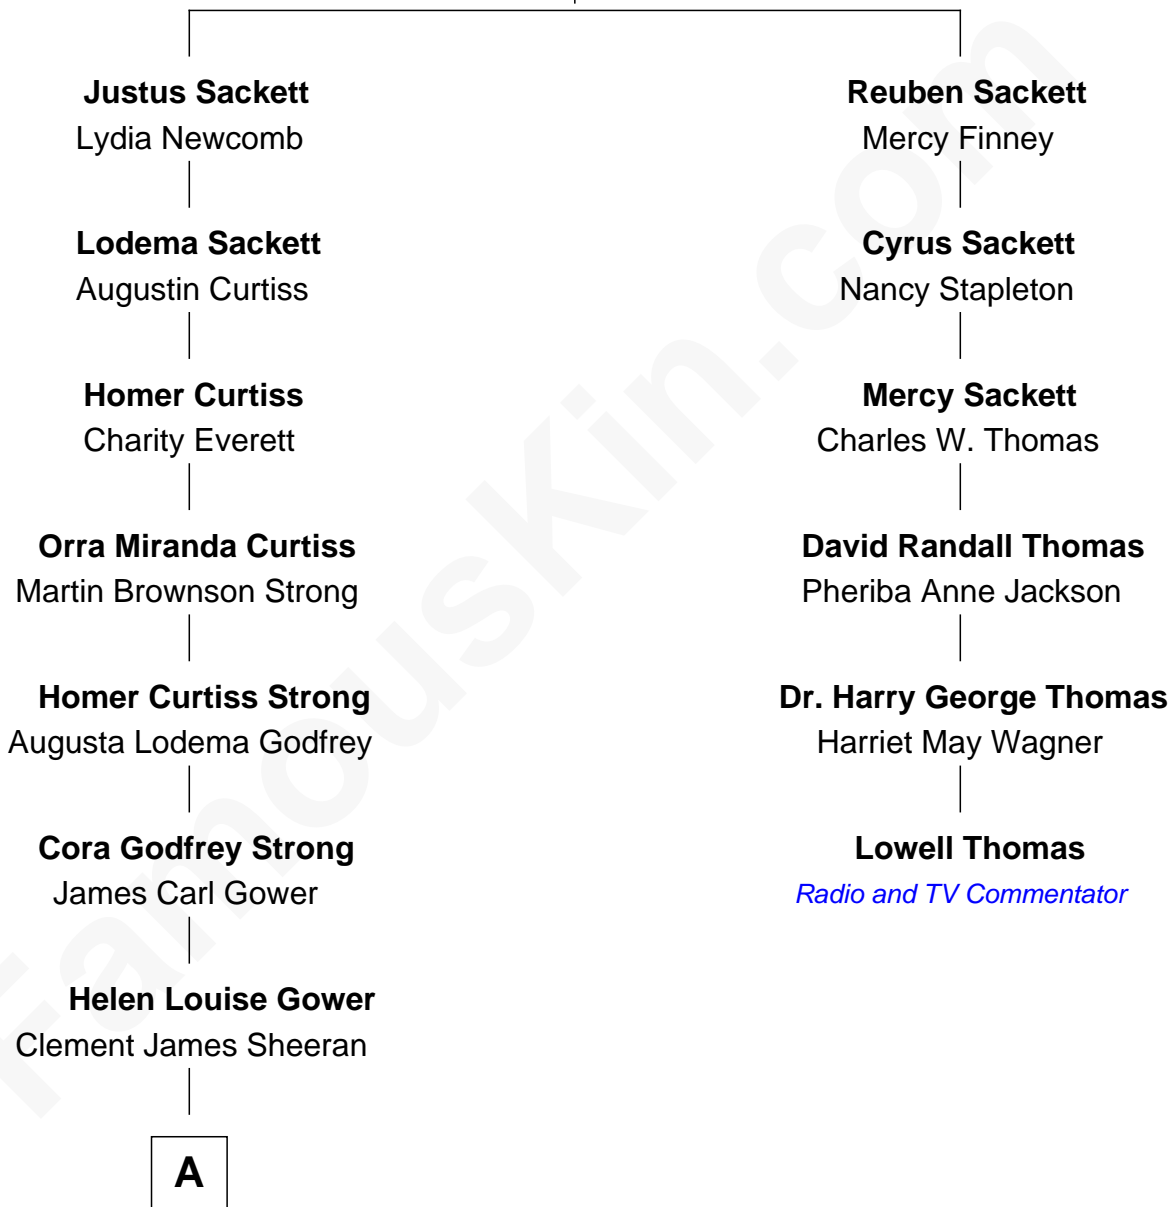

FamousKin.com Relationship Chart of

Sarah Palin

9th Governor of Alaska

5th cousin 3 times removed of

Lowell Thomas

Radio and TV Commentator

Jonathan Sackett

Ann Filer

A

—
Sarah Sheeran
Charles Richard Heath

—
Sarah Palin
9th Governor of Alaska

FamousKin.com