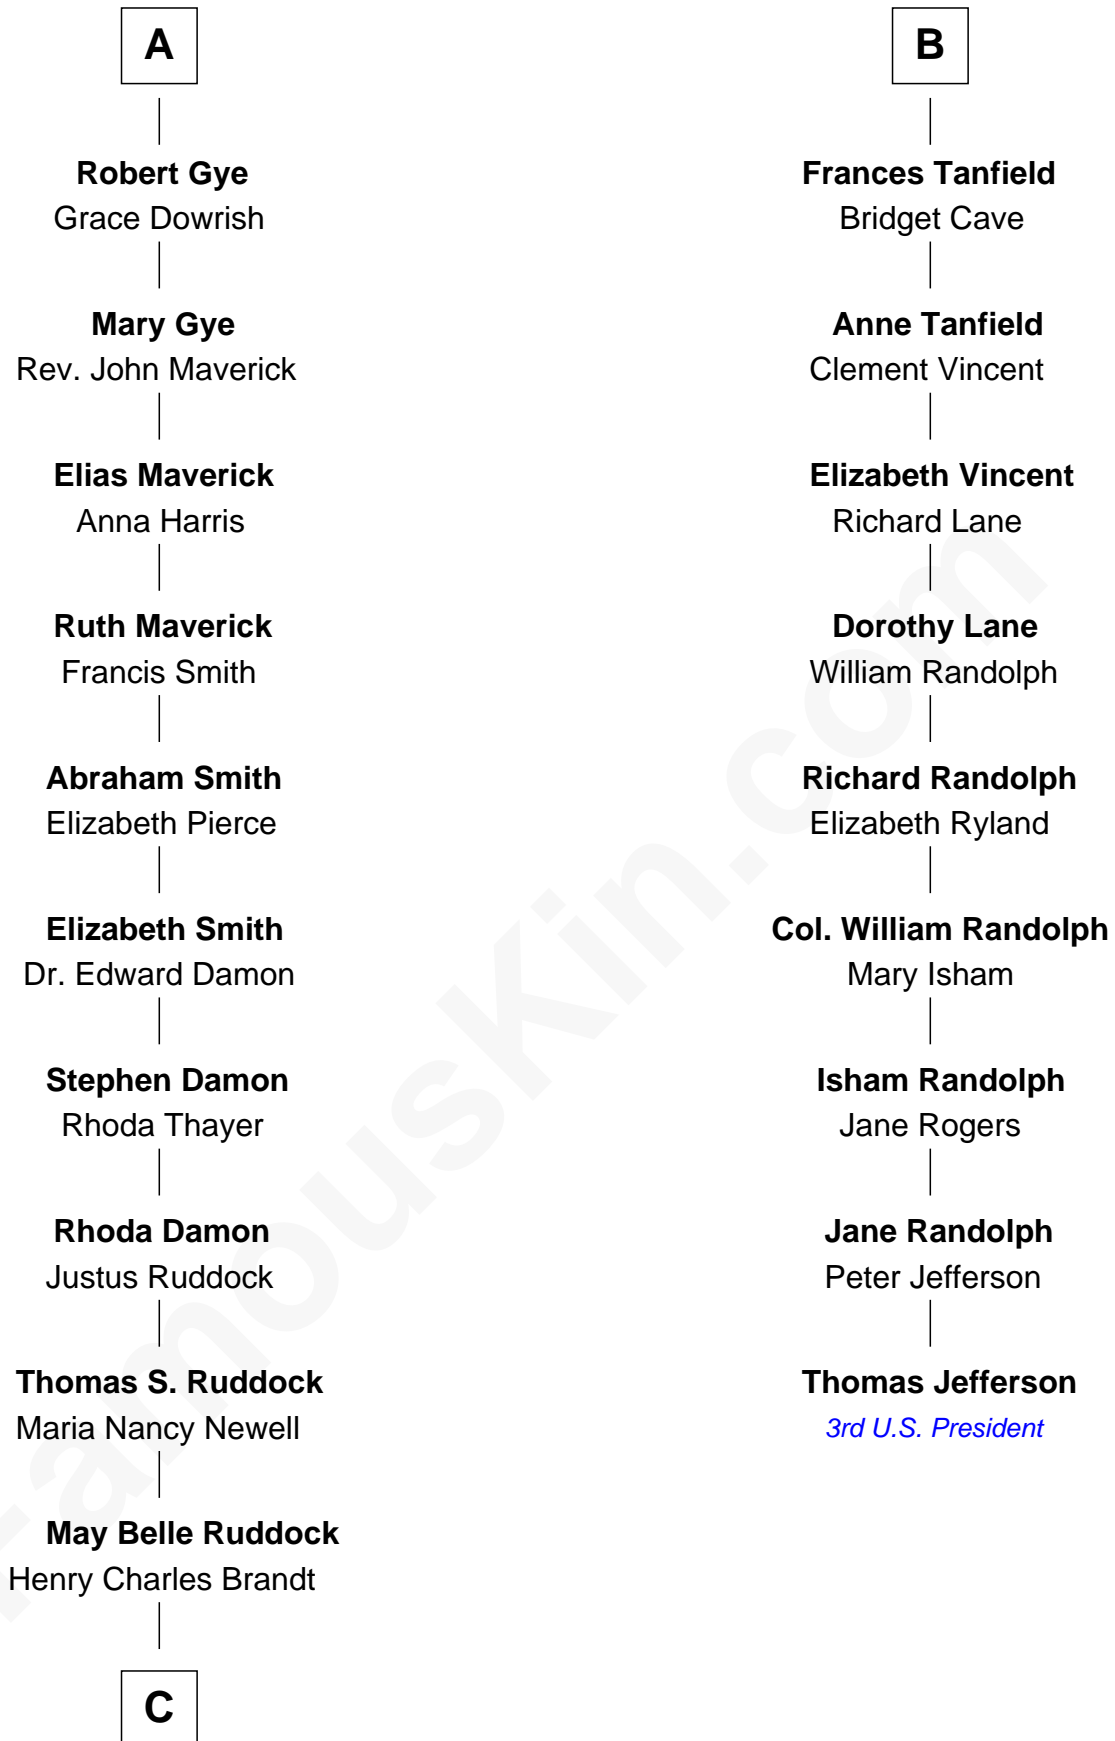

# FamousKin.com Relationship Chart of

**Sarah Palin**

*9th Governor of Alaska*

15th cousin 4 times removed of

**Thomas Jefferson**

*3rd U.S. President and Signer of the Declaration of Independence*

**Edmund Fitzalan**

Alice de Warenne

**C**

—  
**Nellie Marie Brandt**  
Charles Francis Heath

—  
**Charles Richard Heath**  
Sarah Sheeran

—  
**Sarah Palin**  
*9th Governor of Alaska*

FamousKin.com