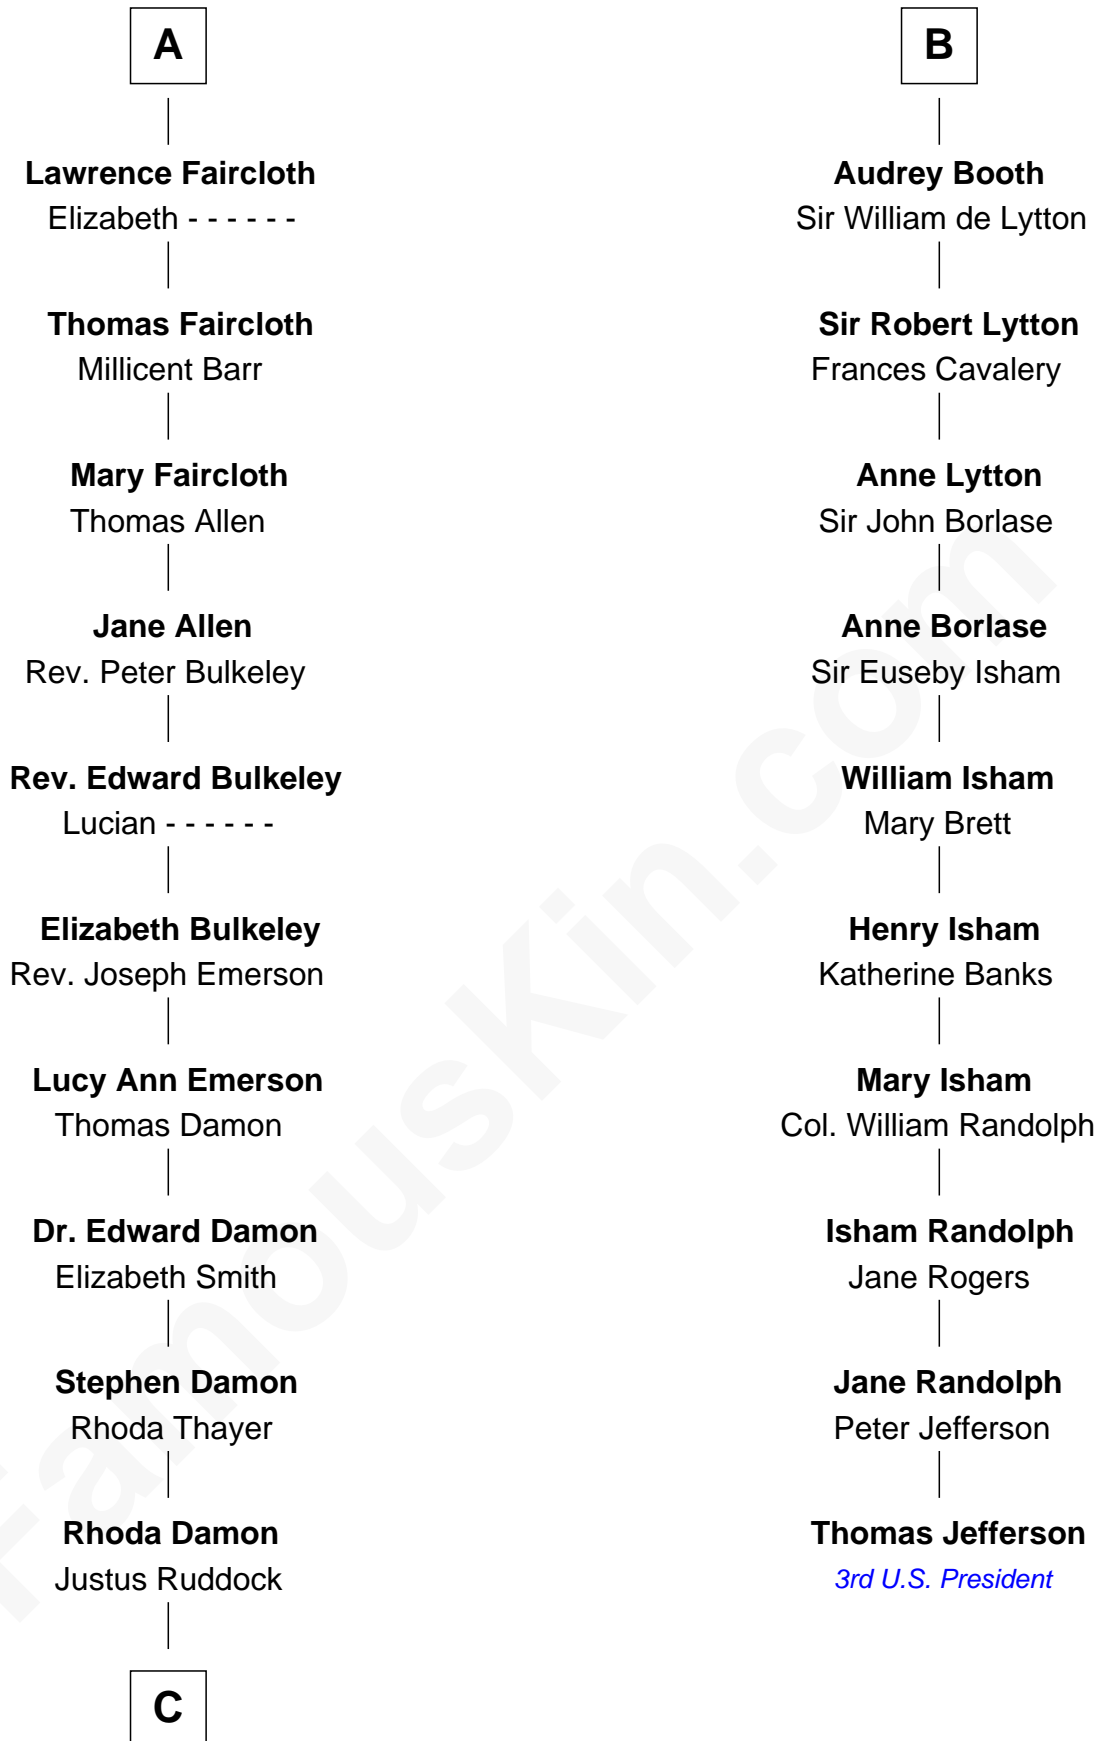

FamousKin.com Relationship Chart of

Sarah Palin

9th Governor of Alaska

16th cousin 5 times removed of

Thomas Jefferson

3rd U.S. President and Signer of the Declaration of Independence

Sir William de Ros

Eustache Fitz Ralph