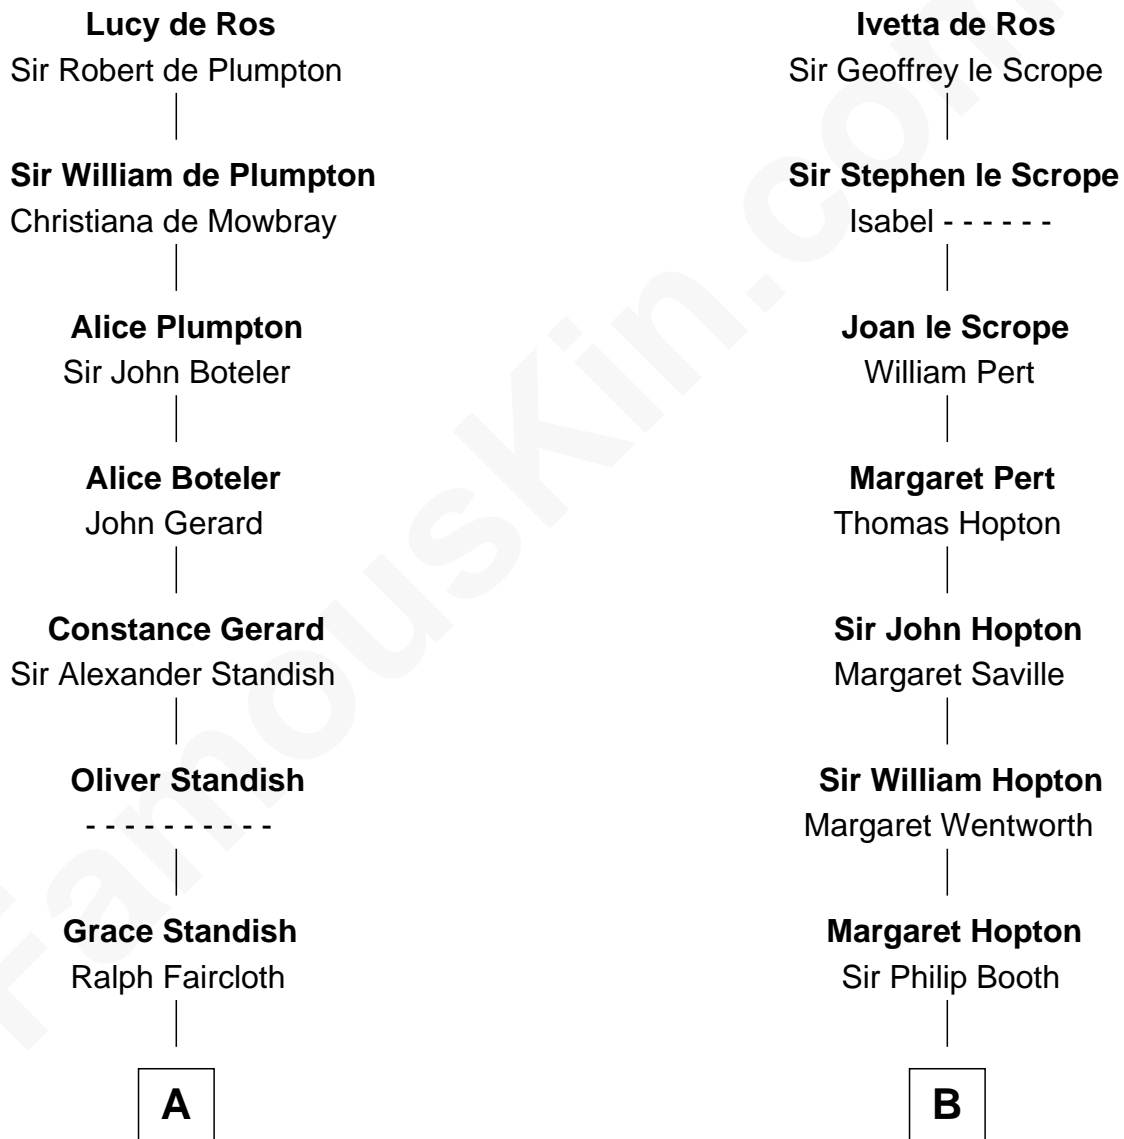

FamousKin.com Relationship Chart of

Sarah Palin

9th Governor of Alaska

16th cousin 5 times removed of

Thomas Jefferson

3rd U.S. President and Signer of the Declaration of Independence

Sir William de Ros

Eustache Fitz Ralph

Sarah Sheeran

Sarah Palin

9th Governor of Alaska

FamousKin.com