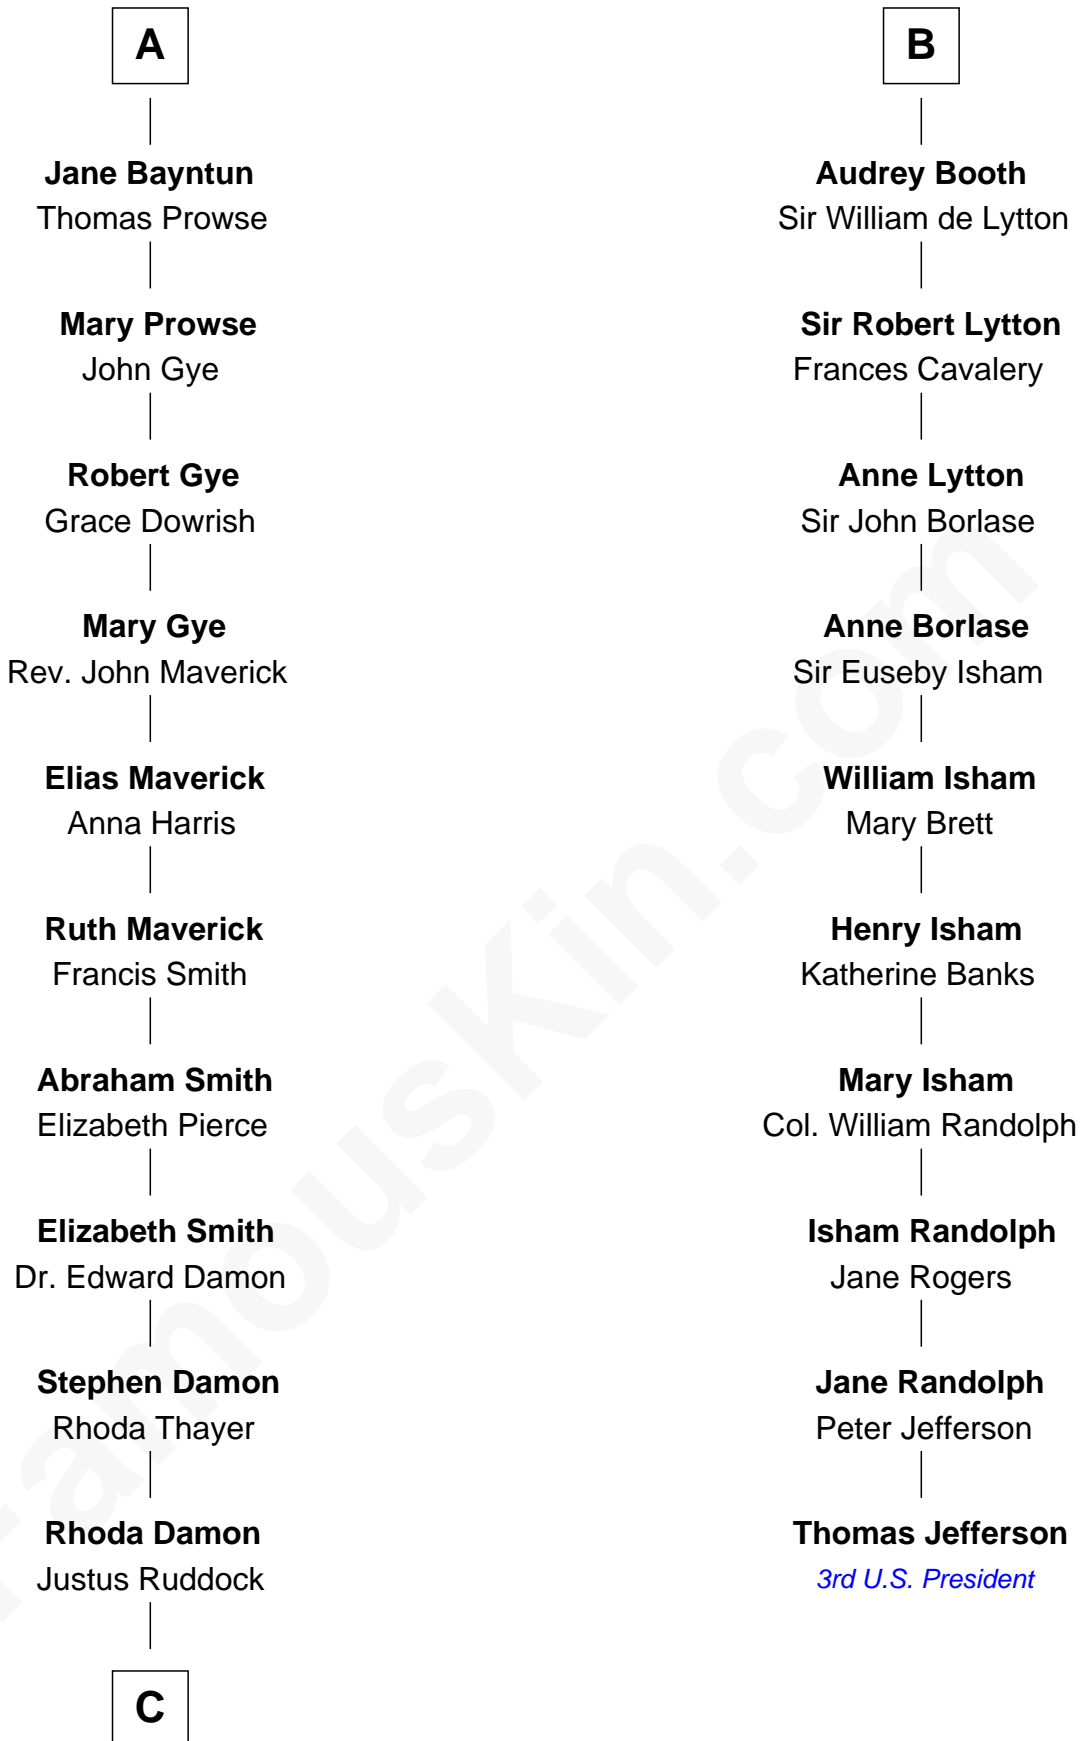

FamousKin.com Relationship Chart of

Sarah Palin

9th Governor of Alaska

16th cousin 5 times removed of

Thomas Jefferson

3rd U.S. President and Signer of the Declaration of Independence

C

—
Thomas S. Ruddock

Maria Nancy Newell

—
May Belle Ruddock

Henry Charles Brandt

—
Nellie Marie Brandt

Charles Francis Heath

—
Charles Richard Heath

Sarah Sheeran

—
Sarah Palin