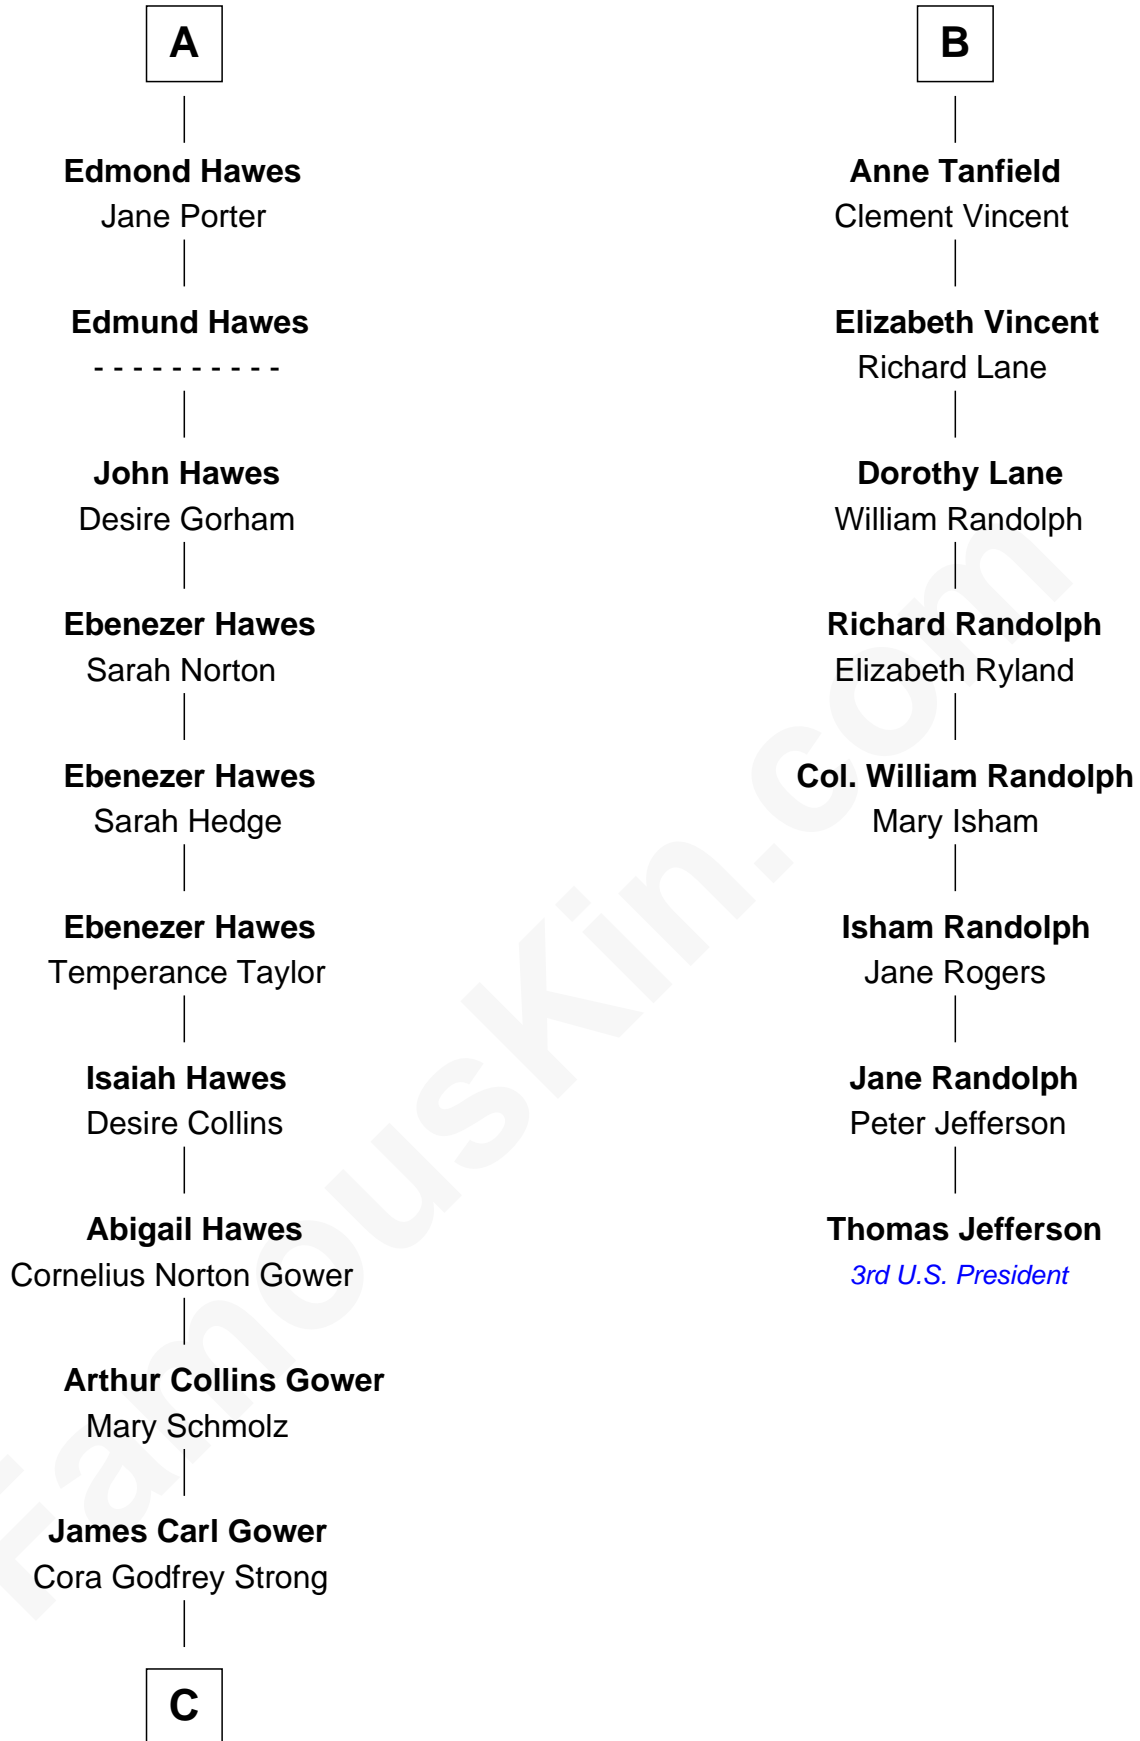

# FamousKin.com Relationship Chart of

**Sarah Palin**

*9th Governor of Alaska*

14th cousin 5 times removed of

**Thomas Jefferson**

*3rd U.S. President and Signer of the Declaration of Independence*

**Sir John Howard**

Alice de Bois

**C**

**Helen Louise Gower**  
Clement James Sheeran

**Sarah Sheeran**  
Charles Richard Heath

**Sarah Palin**  
*9th Governor of Alaska*

FamousKin.com