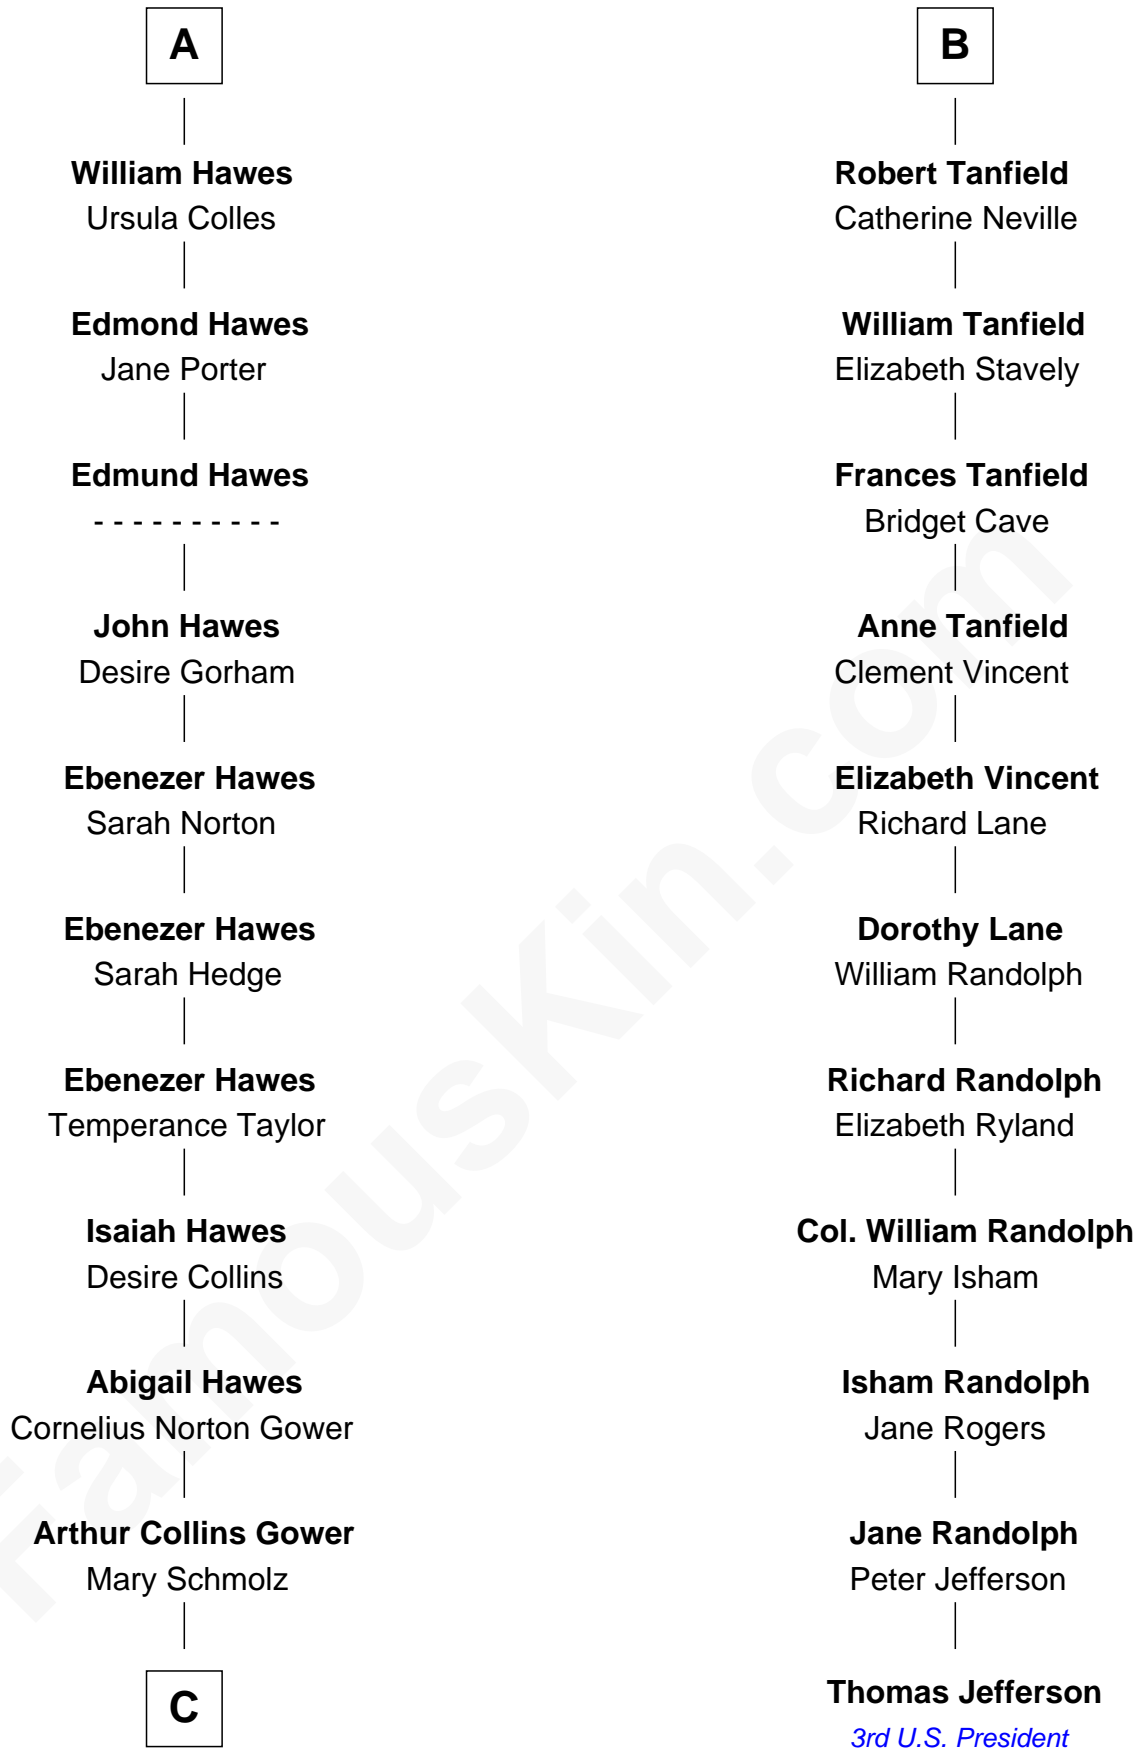

## Relationship Chart of Sarah Palin

9th Governor of Alaska

17th cousin 3 times removed of

## Thomas Jefferson

3rd U.S. President and Signer of the Declaration of Independence

### Sir Nicholas Audley

Joan Martin

**C**

—  
**James Carl Gower**  
Cora Godfrey Strong

—  
**Helen Louise Gower**  
Clement James Sheeran

—  
**Sarah Sheeran**  
Charles Richard Heath

—  
**Sarah Palin**  
*9th Governor of Alaska*