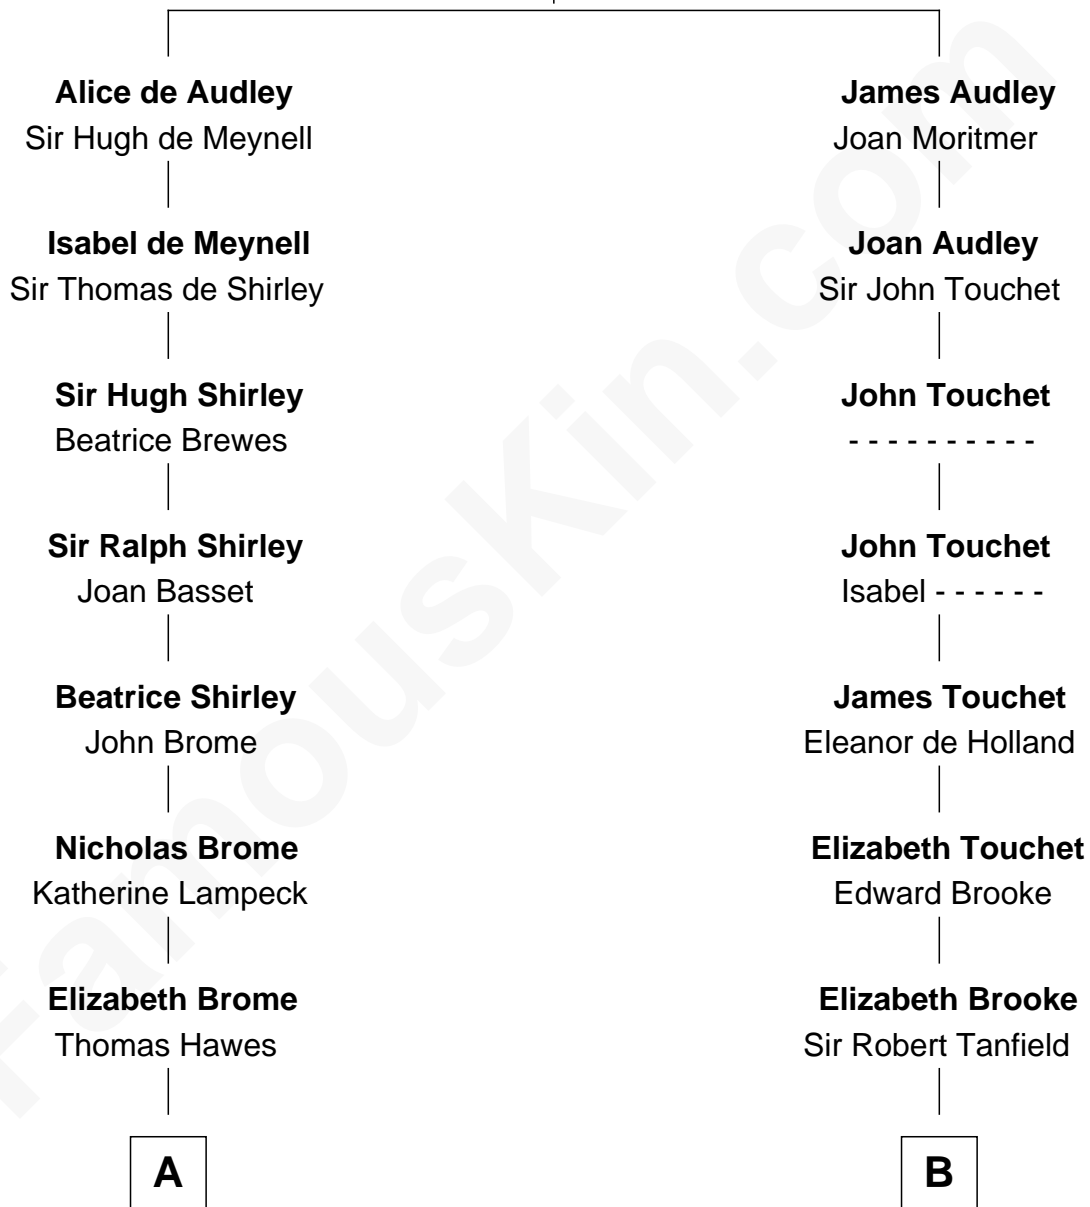

## Relationship Chart of Sarah Palin

9th Governor of Alaska

17th cousin 3 times removed of

## Thomas Jefferson

3rd U.S. President and Signer of the Declaration of Independence

### Sir Nicholas Audley

Joan Martin

**C**

—  
**James Carl Gower**  
Cora Godfrey Strong

—  
**Helen Louise Gower**  
Clement James Sheeran

—  
**Sarah Sheeran**  
Charles Richard Heath

—  
**Sarah Palin**  
*9th Governor of Alaska*