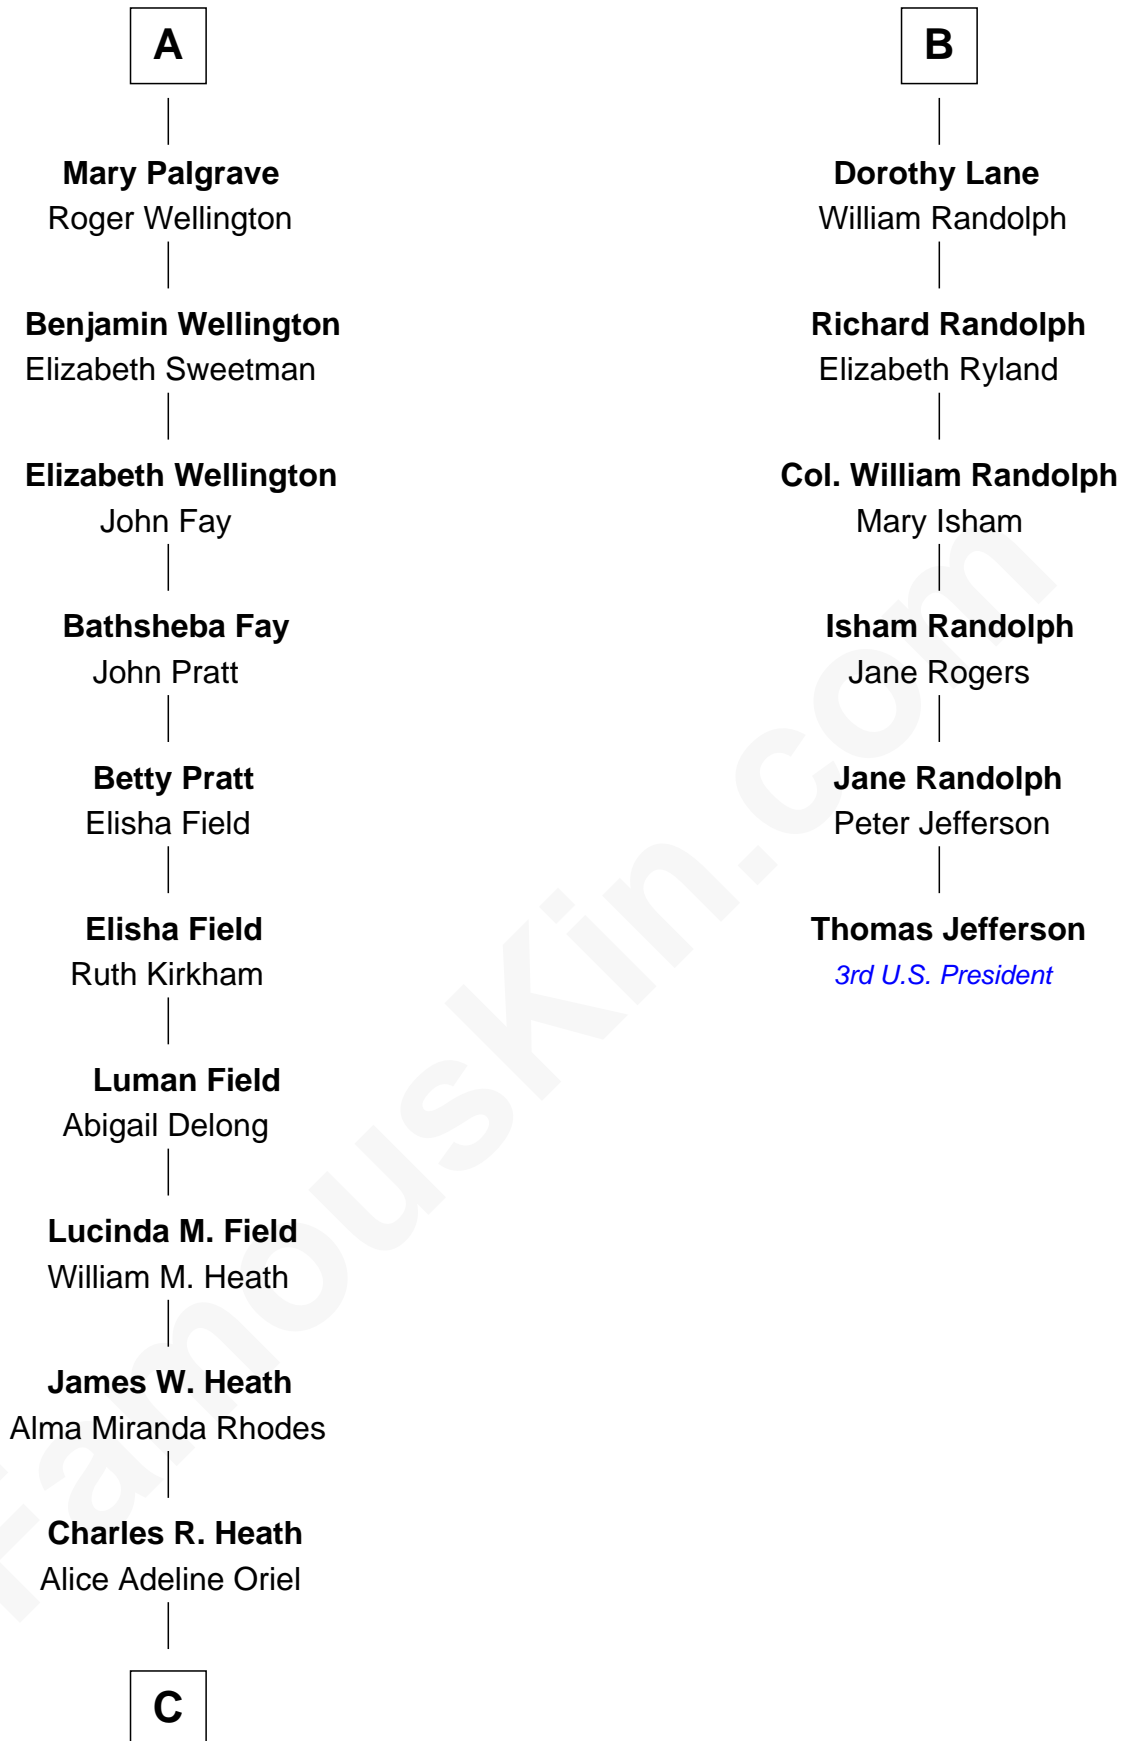

FamousKin.com Relationship Chart of

Sarah Palin

9th Governor of Alaska

12th cousin 7 times removed of

Thomas Jefferson

3rd U.S. President and Signer of the Declaration of Independence

C

—
Charles Francis Heath

Nellie Marie Brandt

—
Charles Richard Heath

Sarah Sheeran

—
Sarah Palin

9th Governor of Alaska

FamousKin.com