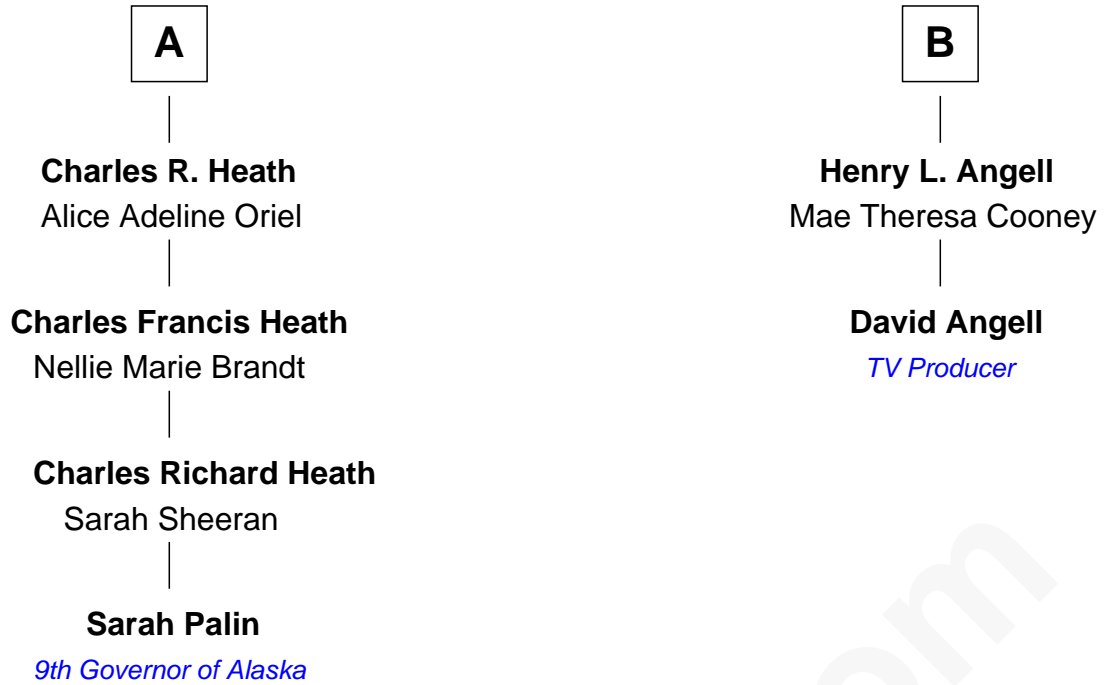

# FamousKin.com Relationship Chart of

**Sarah Palin**

*9th Governor of Alaska*

8th cousin 2 times removed of

**David Angell**

*TV Producer - 9/11 Victim*

**Resolved Waterman**

Mercy Williams

Anne Harris

**Resolved Waterman**

Lydia Mathewson

**Andrew Waterman**

Margaret Foster

**Thomas Waterman**

Lydia Fenner

**Nancy Waterman**

George Searle

**Mary Hartshorn Searle**

James Douglas Angell

**Harris Marion Angell**

Mary Ann Hughes

**B**

FamousKin.com