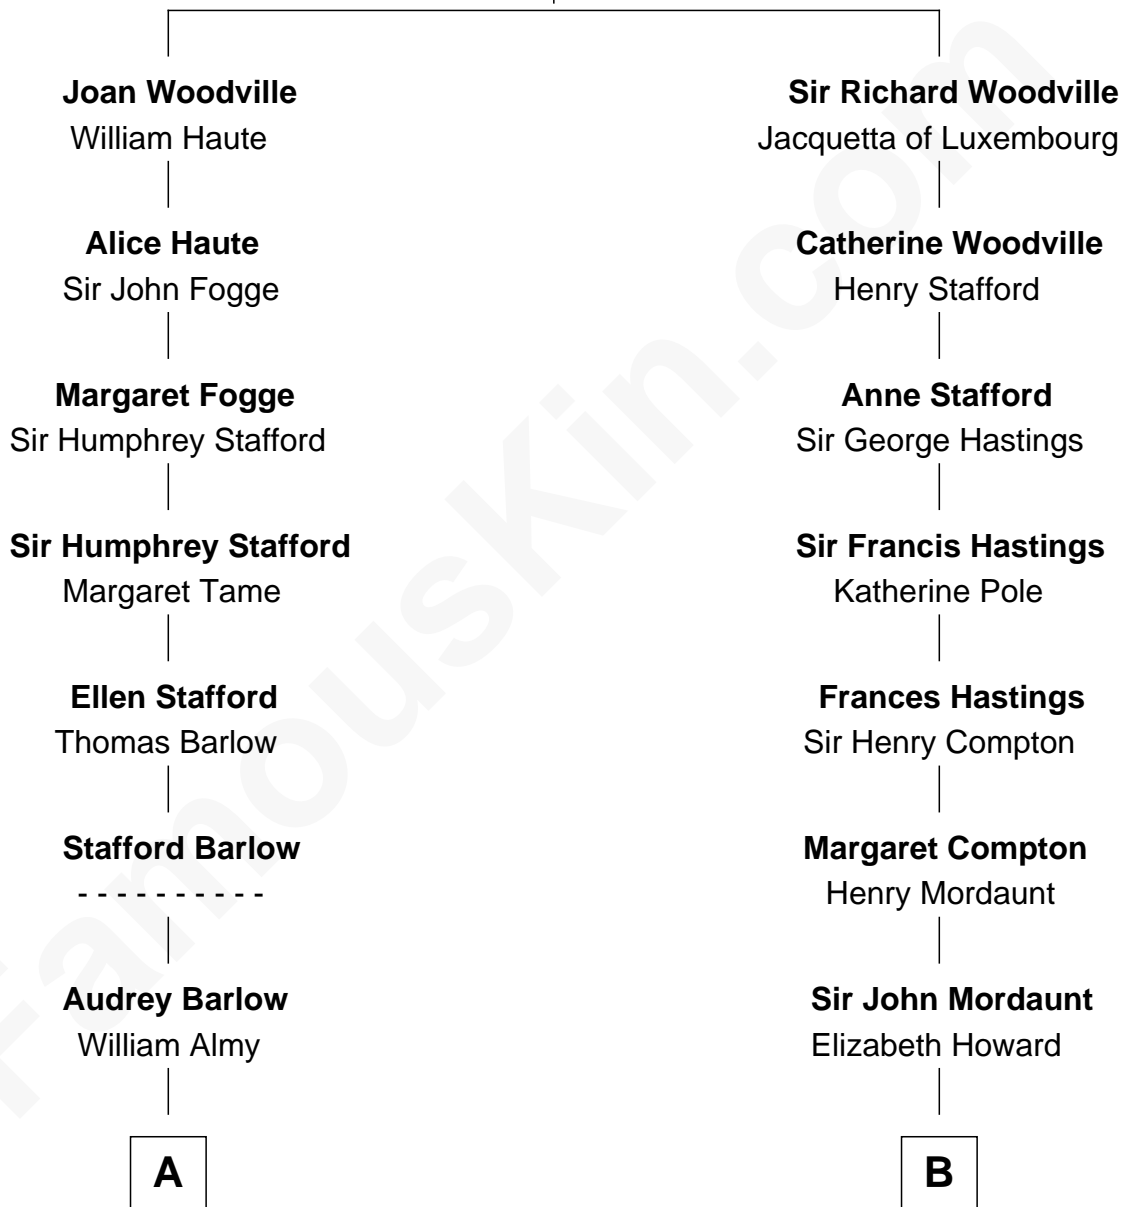

FamousKin.com Relationship Chart of

Sarah Palin

9th Governor of Alaska

16th cousin 2 times removed of

Princess Diana

Princess of Wales

Richard Woodville

Joan Bedlisgate

C

Charles Richard Heath

Sarah Sheeran

Sarah Palin

9th Governor of Alaska

FamousKin.com