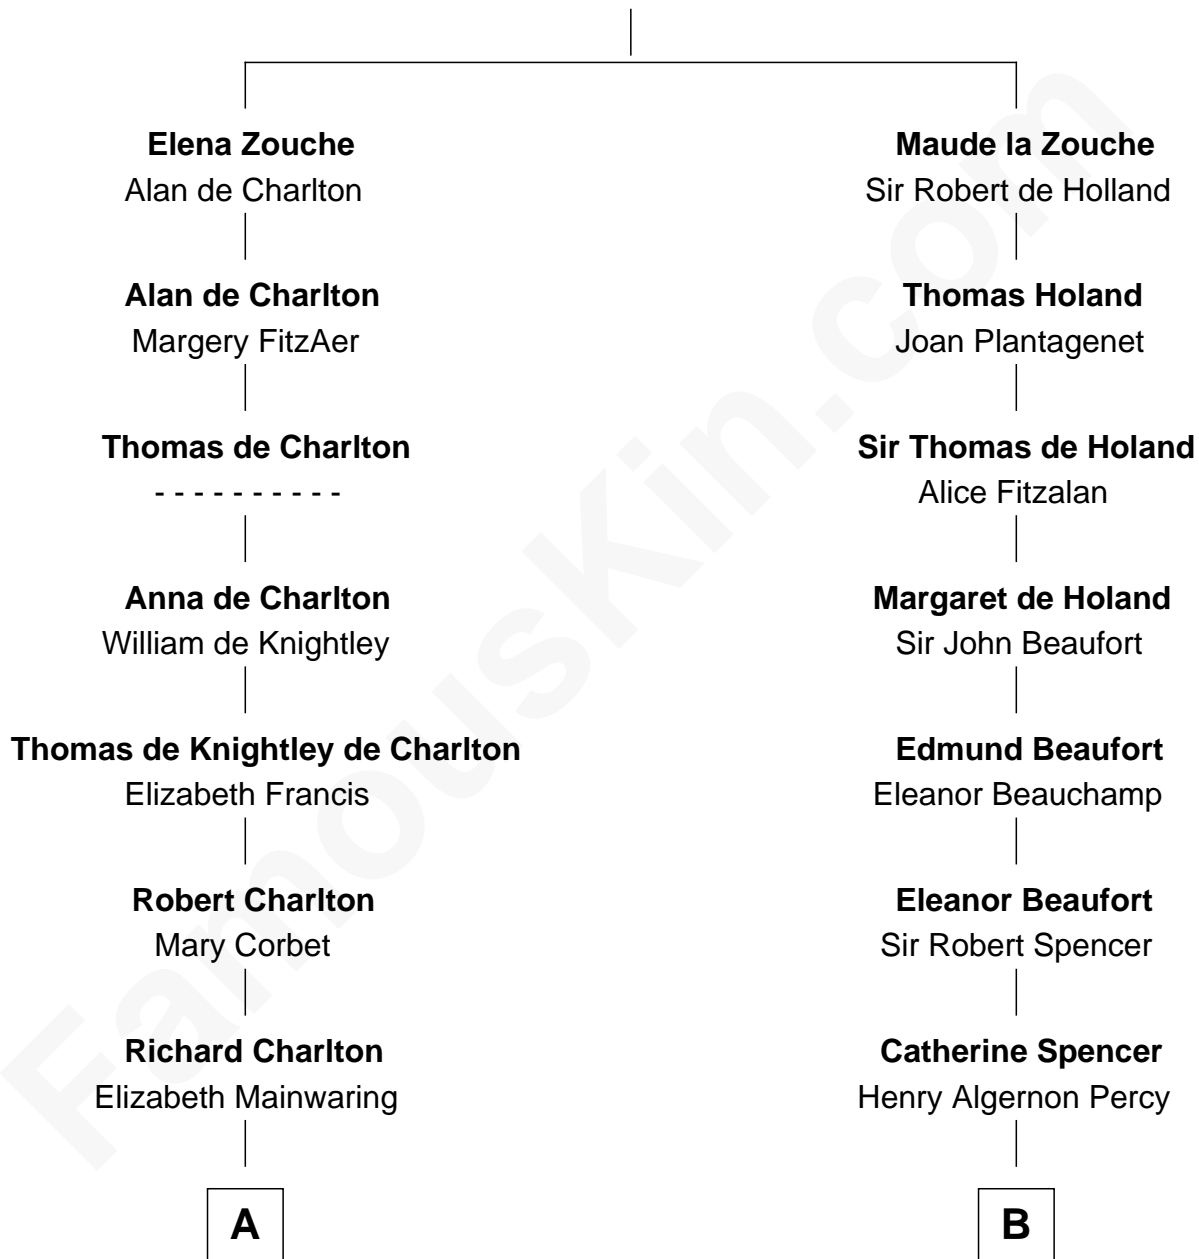

FamousKin.com Relationship Chart of

Sarah Palin

9th Governor of Alaska

21st cousin of

Princess Diana

Princess of Wales

Sir Alan la Zouche

Eleanor de Segrave

Sarah Sheeran

Sarah Palin

9th Governor of Alaska

D

Frederick Spencer

Adelaide Horatia Elizabeth Seymour

Charles Robert Spencer

Margaret Baring