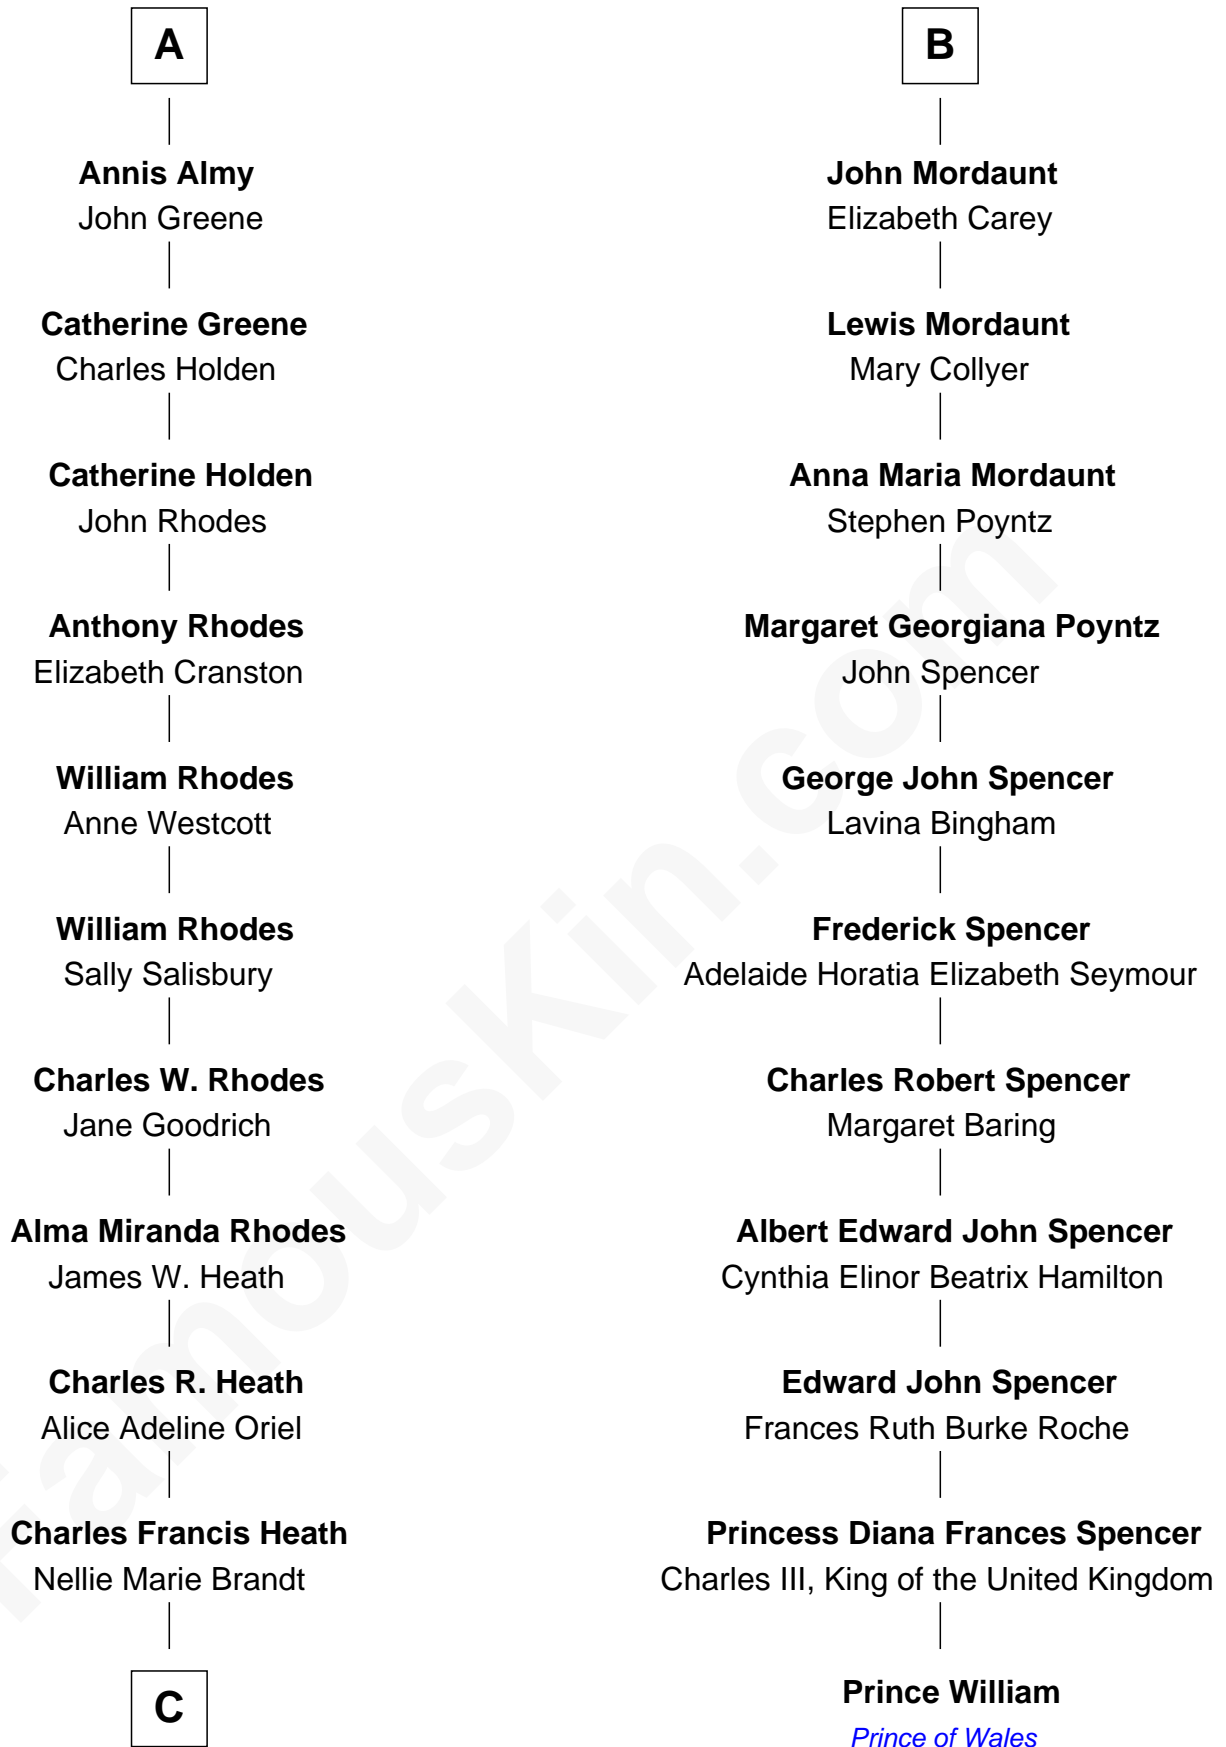

# FamousKin.com Relationship Chart of

**Sarah Palin**

*9th Governor of Alaska*

17th cousin 1 time removed of

**Prince William**

*Prince of Wales*

**Richard Woodville**

Joan Bedlisgate

**C**

Charles Richard Heath

Sarah Sheeran

**Sarah Palin**

*9th Governor of Alaska*

FamousKin.com