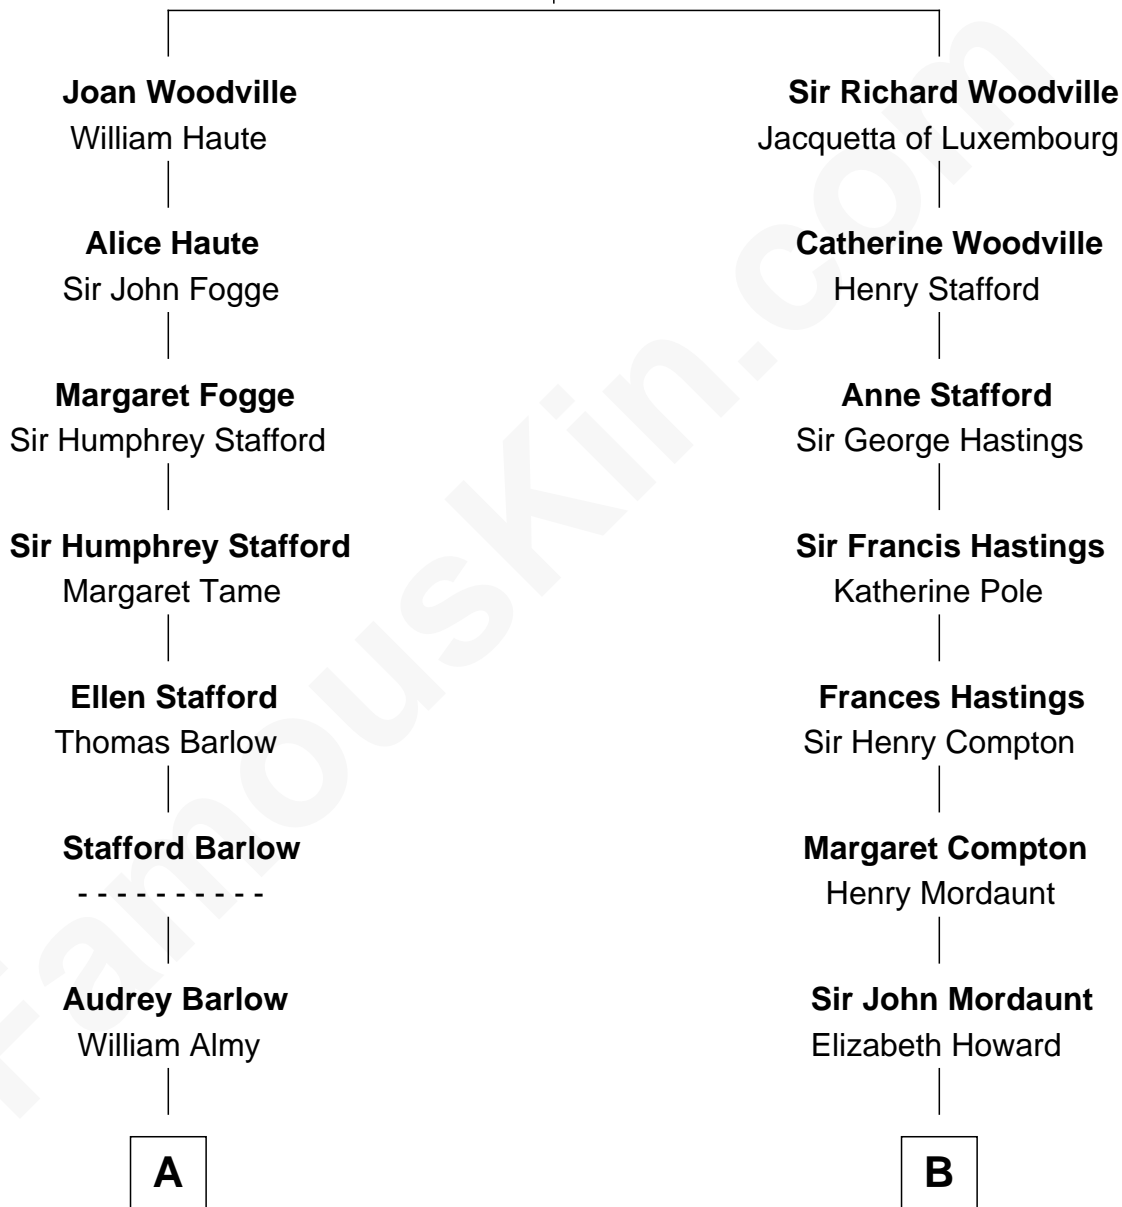

# FamousKin.com Relationship Chart of

**Sarah Palin**

*9th Governor of Alaska*

17th cousin 1 time removed of

**Prince William**

*Prince of Wales*

**Richard Woodville**

Joan Bedlisgate

**C**

Charles Richard Heath

Sarah Sheeran

**Sarah Palin**

*9th Governor of Alaska*

FamousKin.com