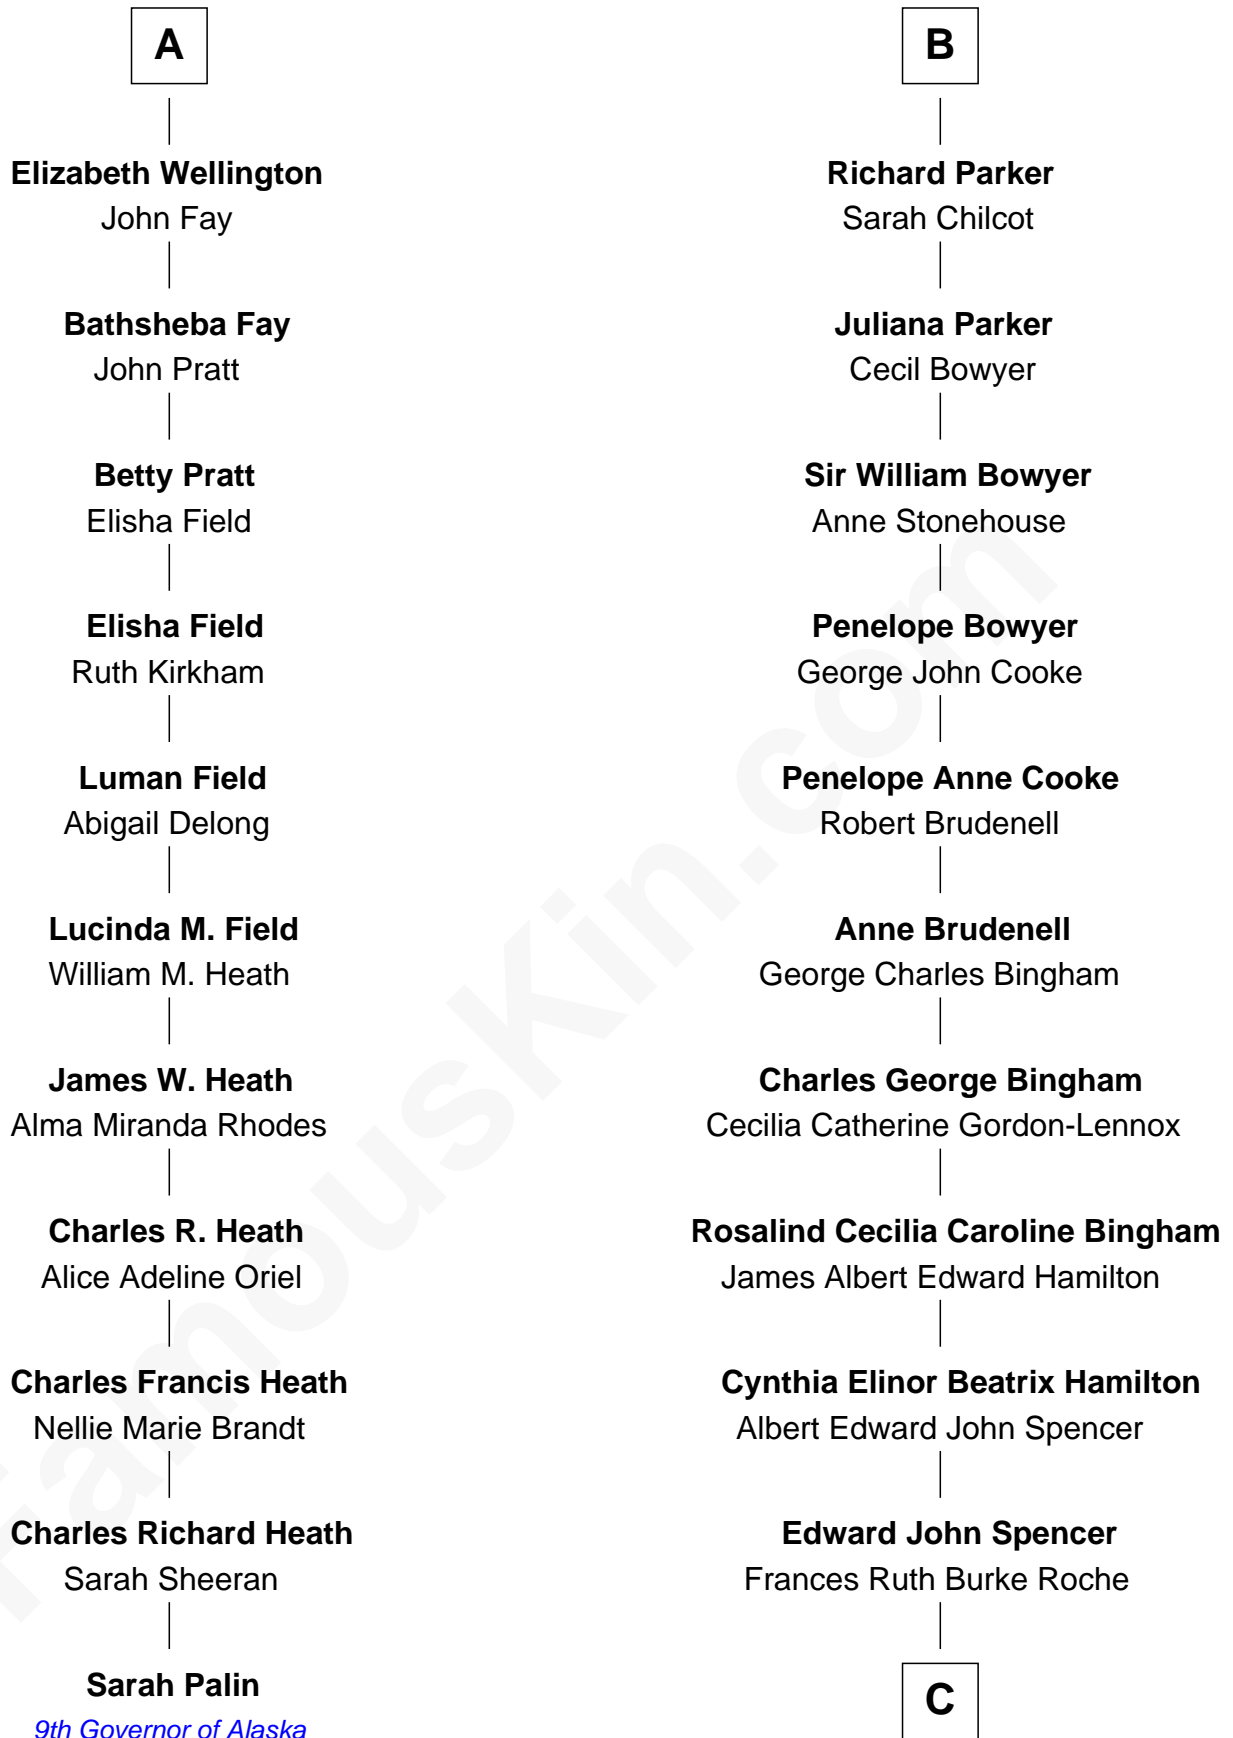

FamousKin.com Relationship Chart of

Sarah Palin

9th Governor of Alaska

17th cousin 1 time removed of

Prince William

Prince of Wales

Sir William Brandon

Elizabeth Wingfield

C

Princess Diana Frances Spencer
Charles III, King of the United Kingdom

Prince William
Prince of Wales

FamousKin.com