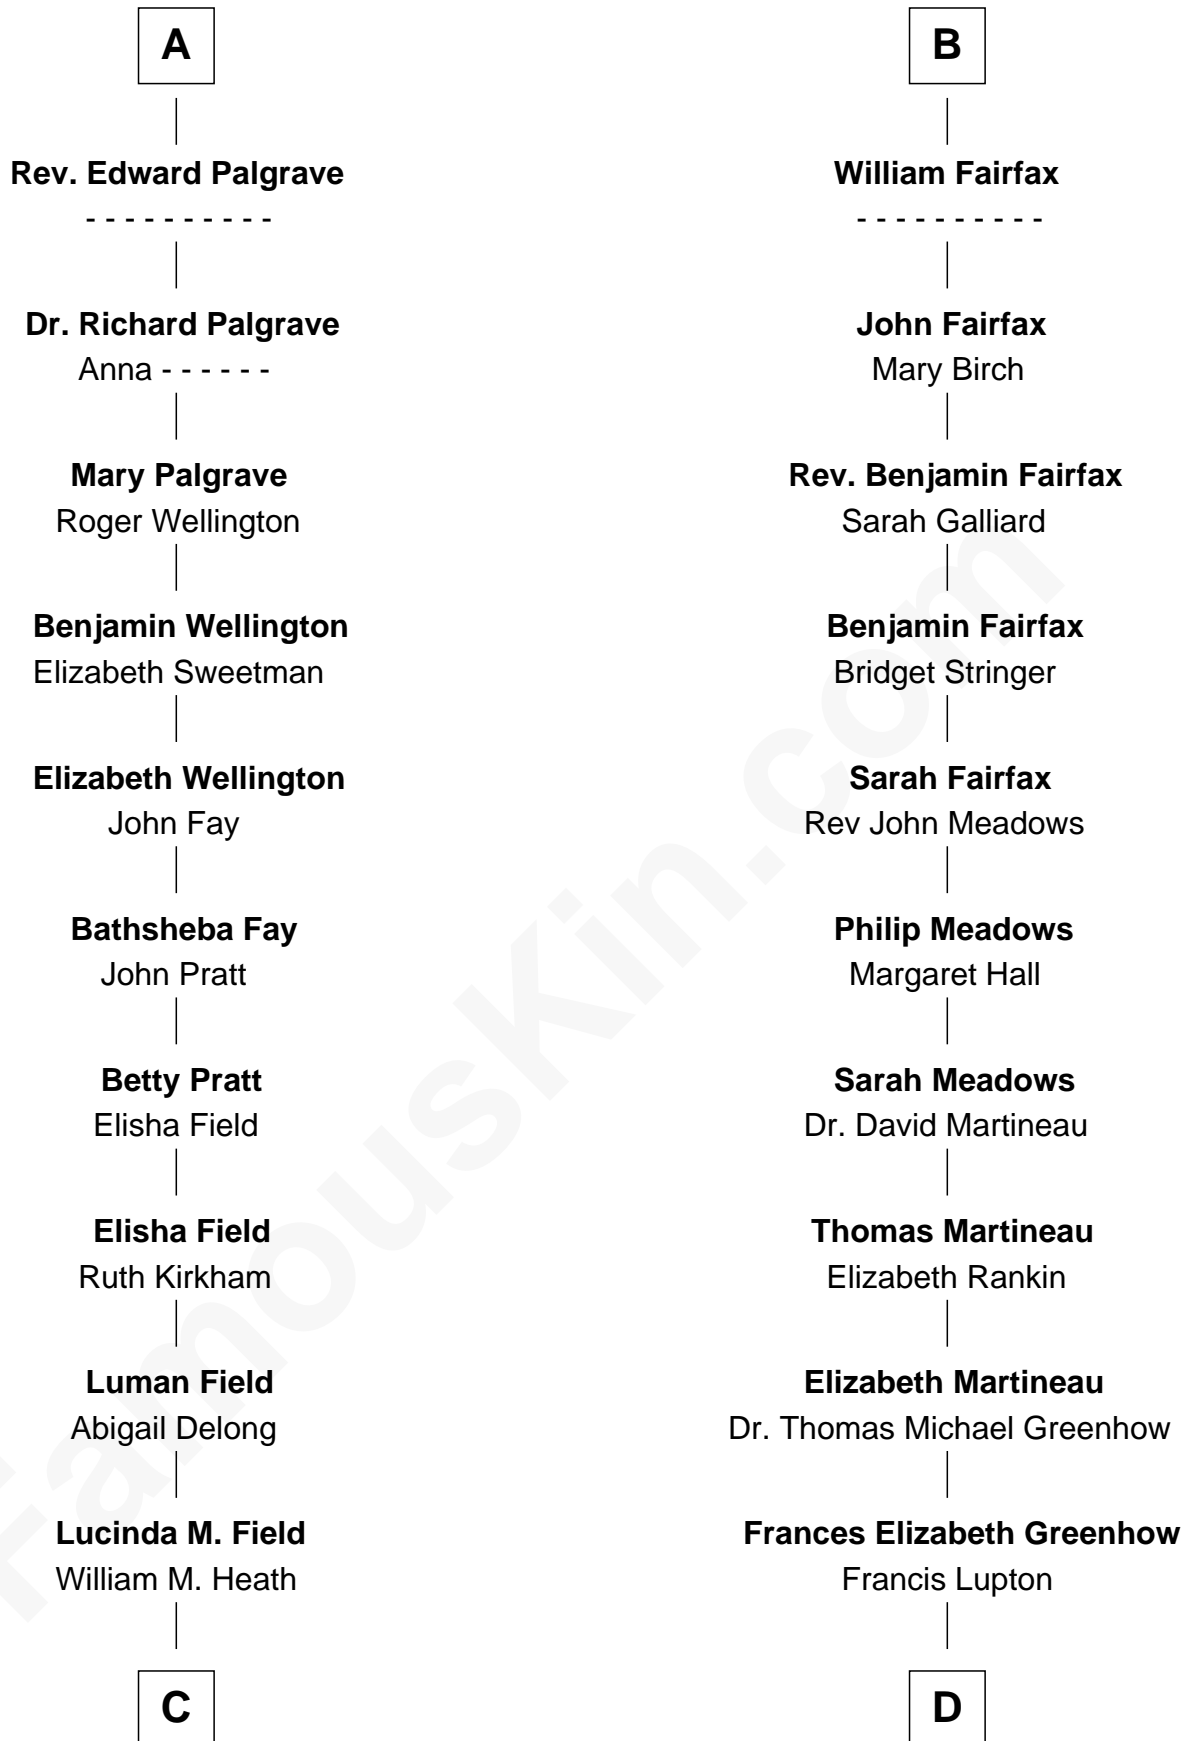

FamousKin.com Relationship Chart of

Sarah Palin

9th Governor of Alaska

21st cousin of

Catherine Middleton

Princess of Wales

Elizabeth de Badlesmere

with husband
Sir William de Bohun

with husband
Sir Edmund Mortimer

Elizabeth de Bohun
Sir Richard Fitzalan

Sir Roger de Mortimer
Philippa de Montagu

Elizabeth Fitzalan
Sir Robert Goushill

Edmund Mortimer
Philippa Plantagenet

Elizabeth Goushill
Sir Robert Wingfield

Elizabeth Mortimer
Sir Henry Percy

Elizabeth Wingfield
Sir William Brandon

Sir Henry Percy
Eleanor Neville

Eleanor Brandon
John Glemham

Sir Henry Percy
Eleanor Poynings

Anne Glemham
Henry Palgrave

Margaret Percy
Sir William Gascoigne

Thomas Palgrave
Alice Gunton

Agnes Gascoigne
Sir Thomas Fairfax

A

B

C

James W. Heath
Alma Miranda Rhodes

Charles R. Heath
Alice Adeline Oriel

Charles Francis Heath
Nellie Marie Brandt