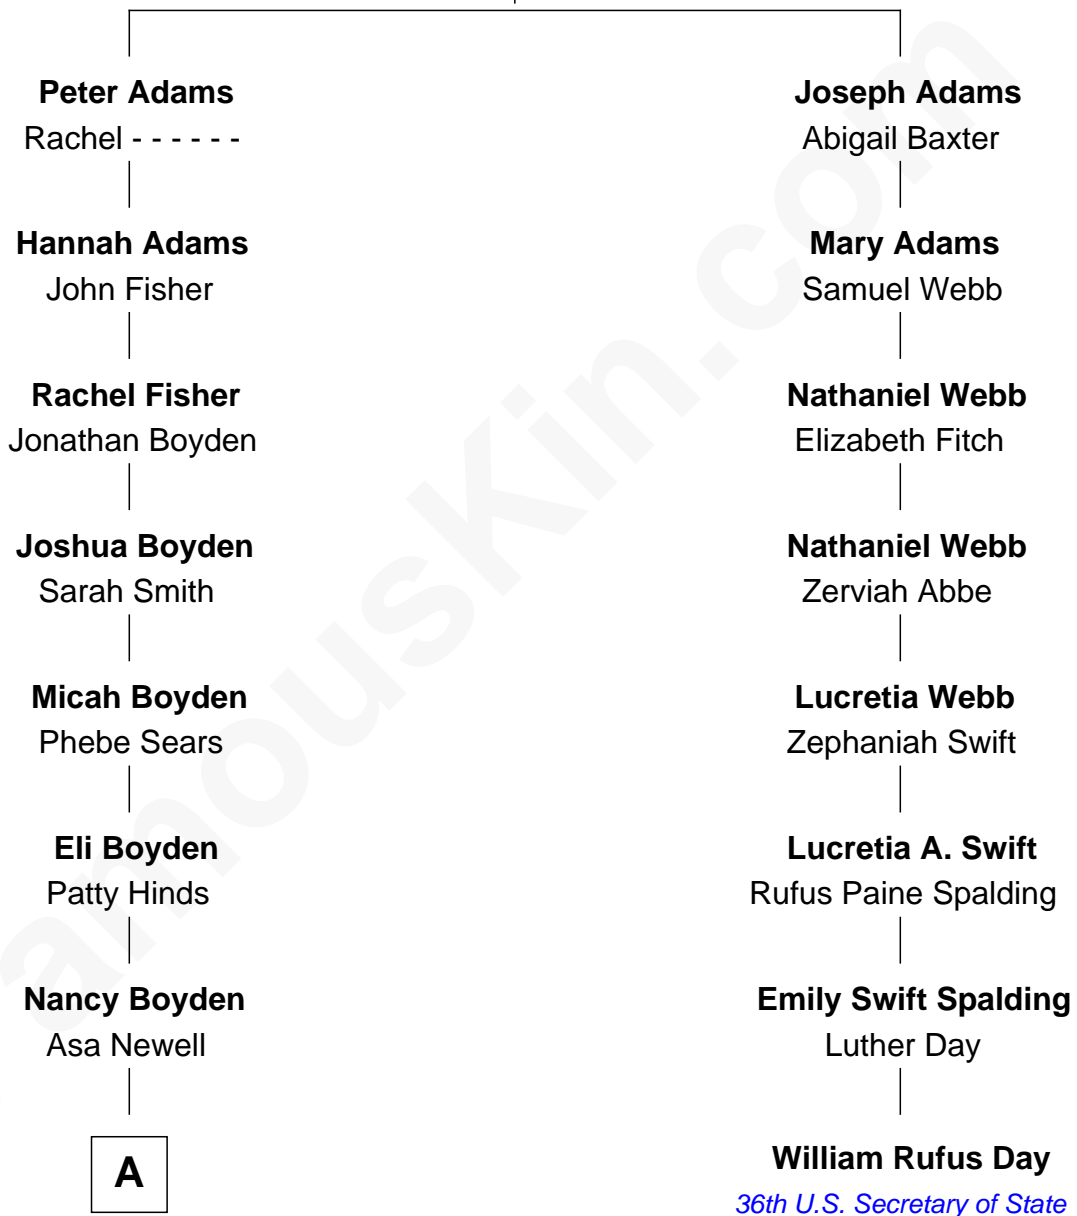

FamousKin.com Relationship Chart of

Sarah Palin

9th Governor of Alaska

7th cousin 4 times removed of

William Rufus Day

36th U.S. Secretary of State

Henry Adams
Edith Squire

A

—
Maria Nancy Newell

Thomas S. Ruddock

—
May Belle Ruddock

Henry Charles Brandt

—
Nellie Marie Brandt

Charles Francis Heath

—
Charles Richard Heath

Sarah Sheeran

—
Sarah Palin

9th Governor of Alaska

FamousKin.com