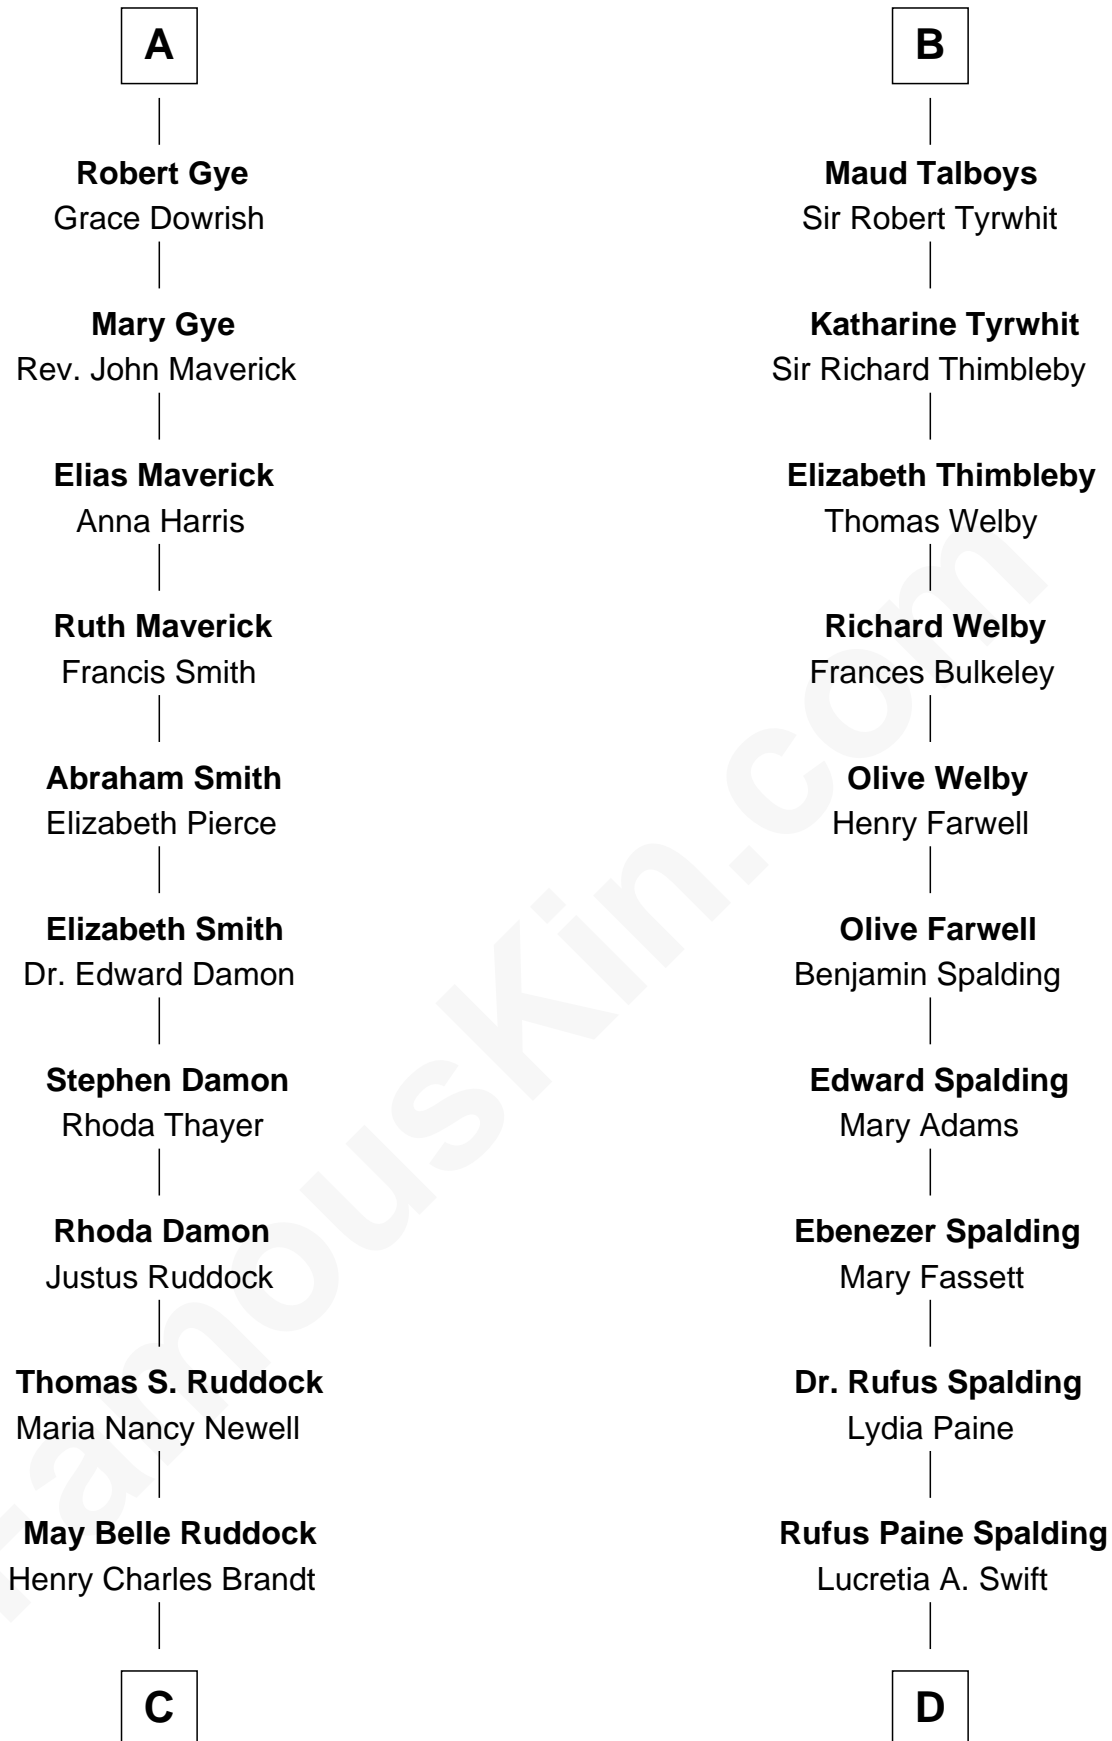

FamousKin.com
Relationship Chart of
Sarah Palin

9th Governor of Alaska

18th cousin 1 time removed of

William Rufus Day

36th U.S. Secretary of State

Henry Plantagenet
 Maud de Chaworth

FamousKin.com