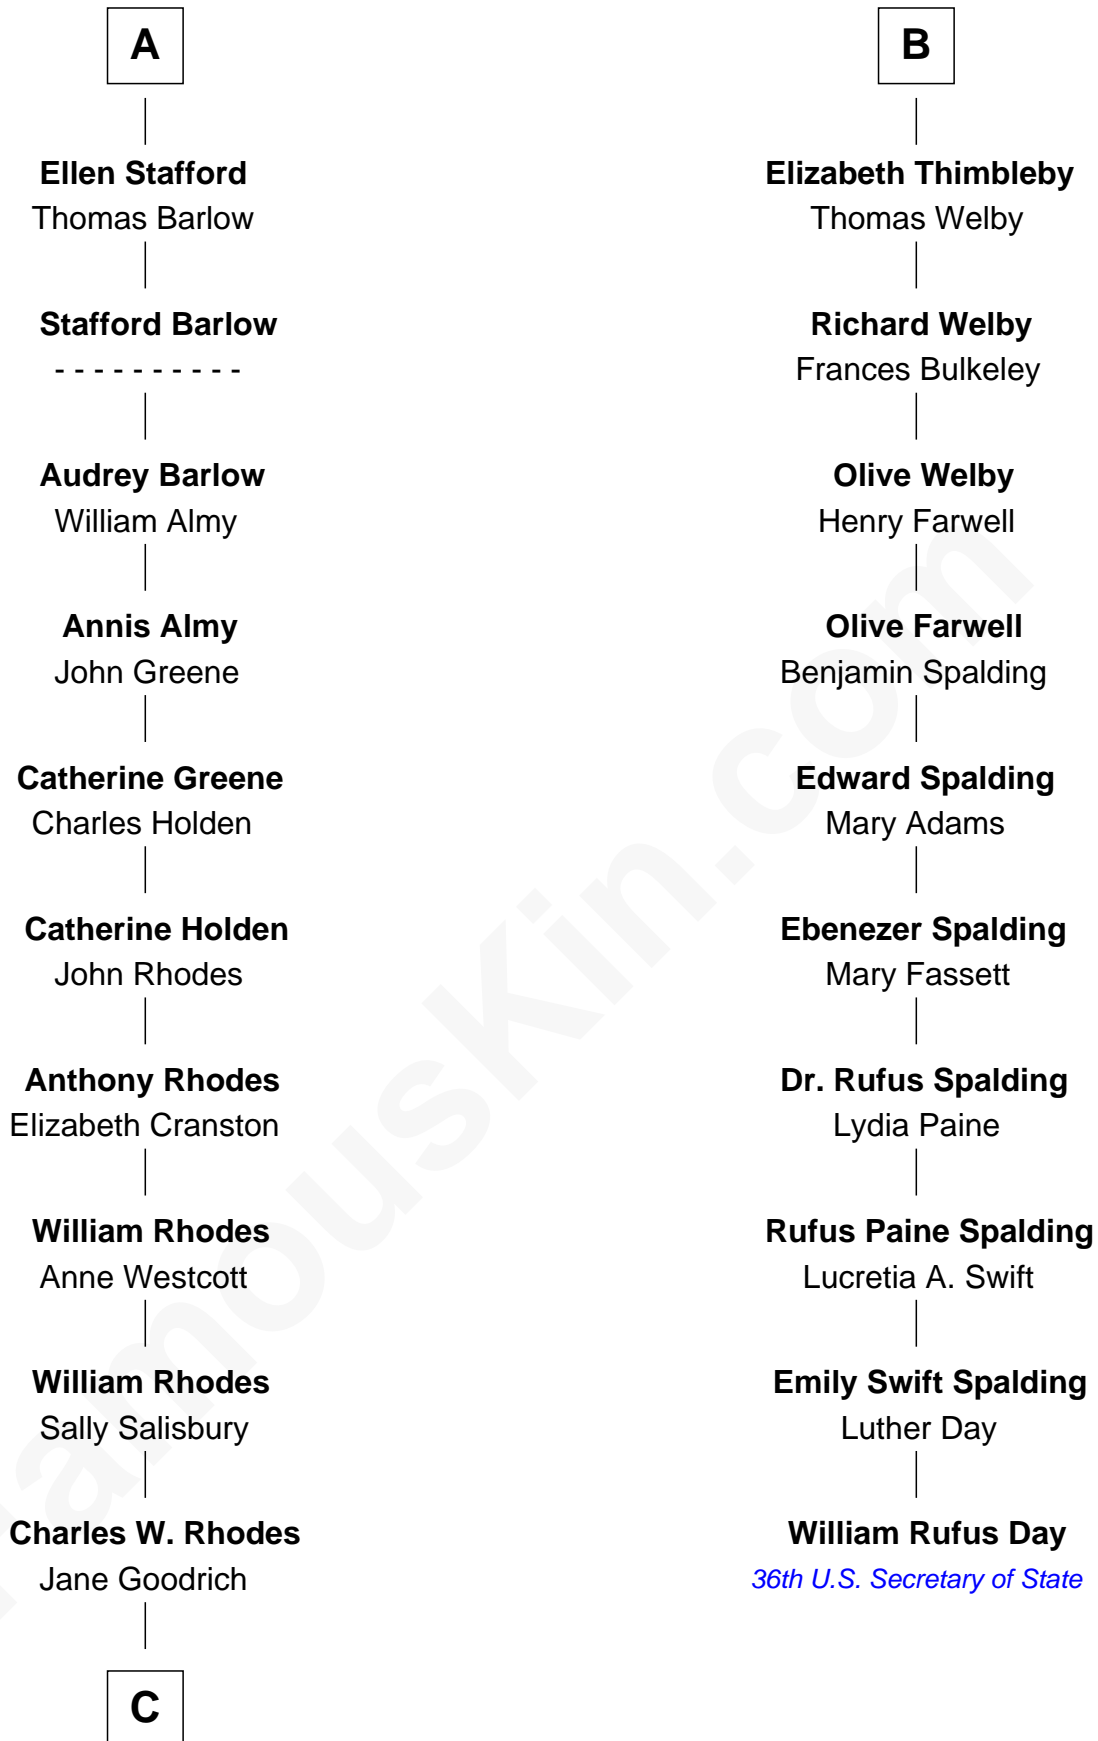

FamousKin.com

Relationship Chart of Sarah Palin

9th Governor of Alaska

16th cousin 5 times removed of

William Rufus Day

36th U.S. Secretary of State

C

—
Alma Miranda Rhodes

James W. Heath

—
Charles R. Heath

Alice Adeline Oriel

—
Charles Francis Heath

Nellie Marie Brandt

—
Charles Richard Heath

Sarah Sheeran

—
Sarah Palin

9th Governor of Alaska

FamousKin.com