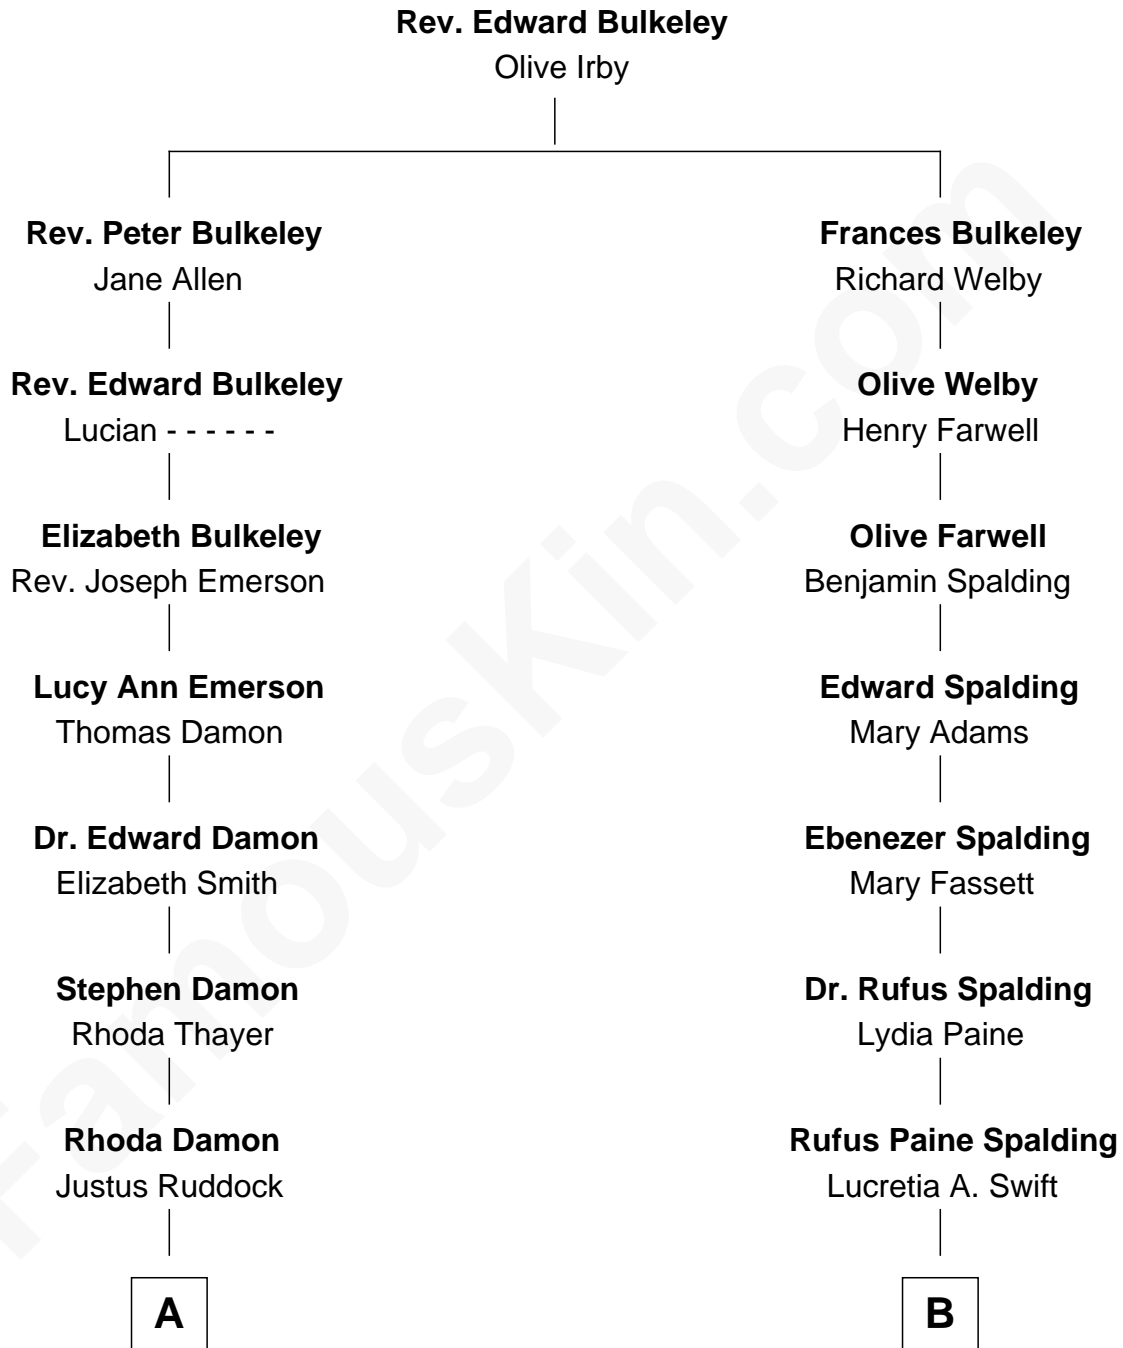

FamousKin.com

Relationship Chart of Sarah Palin

9th Governor of Alaska

8th cousin 3 times removed of

William Rufus Day

36th U.S. Secretary of State

FamousKin.com