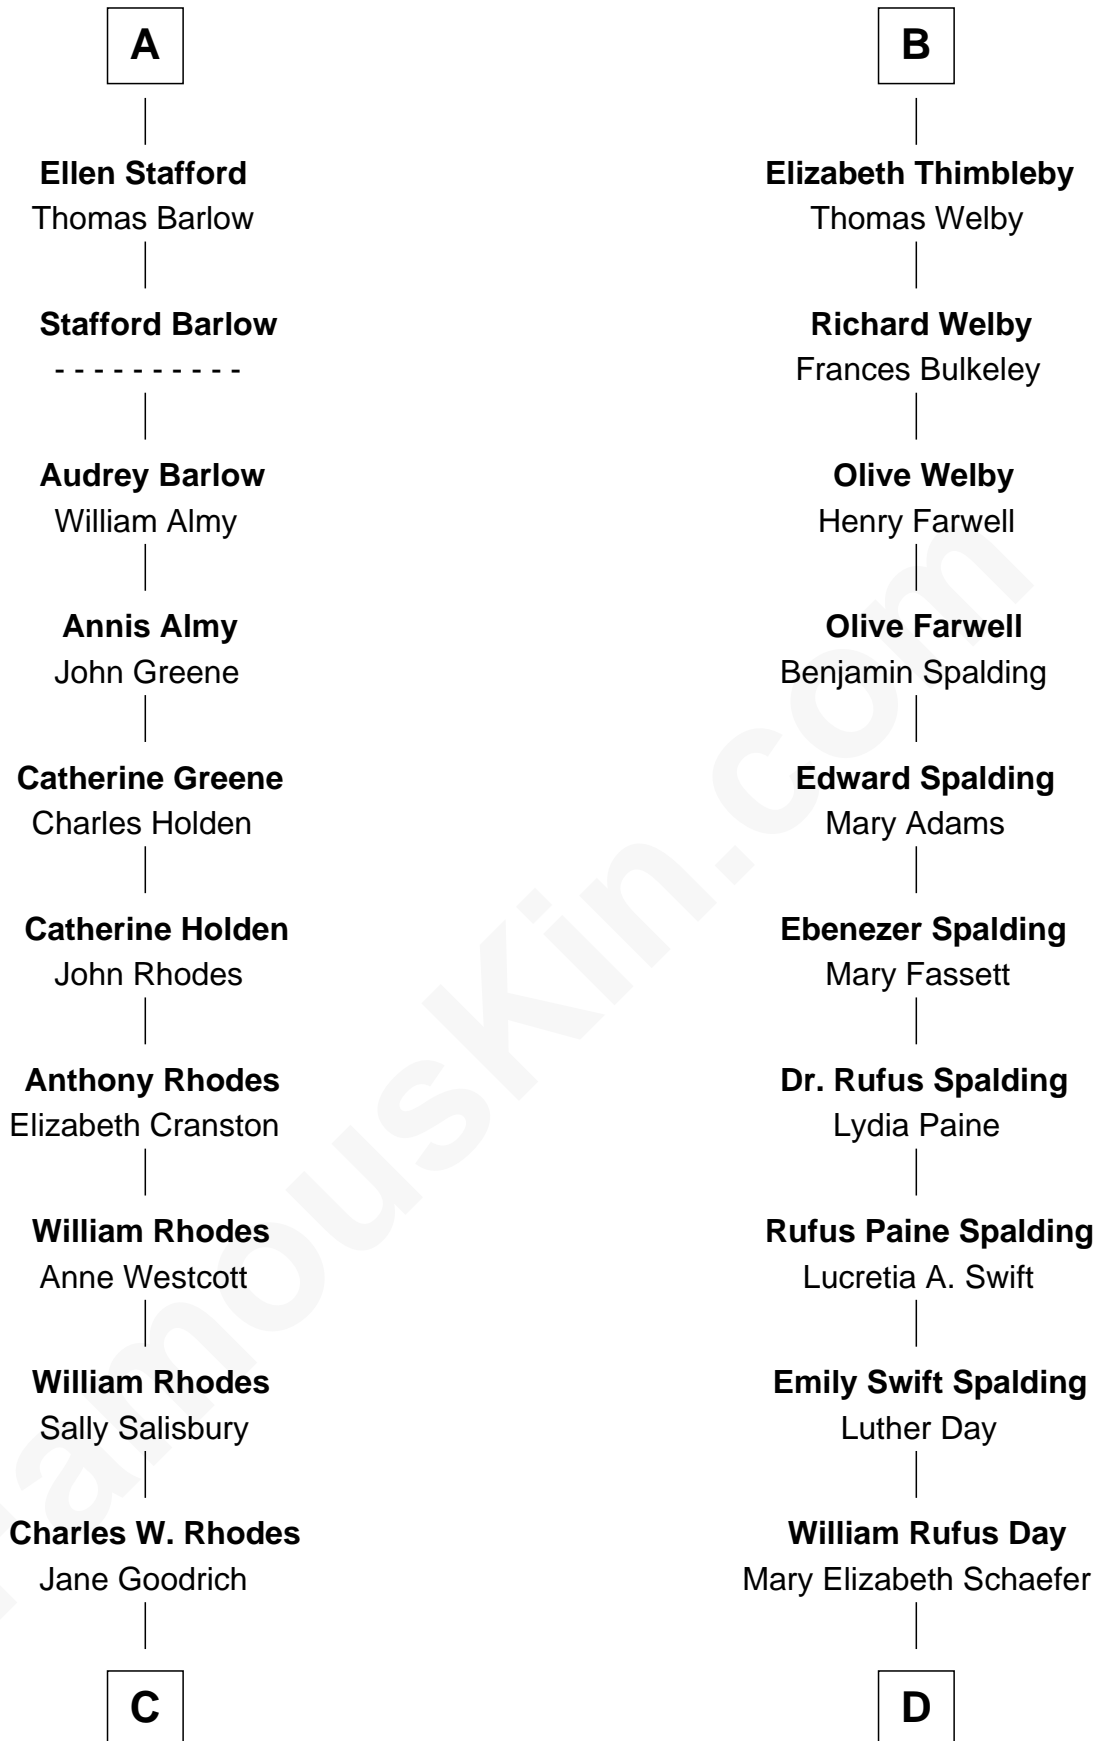

FamousKin.com Relationship Chart of

Sarah Palin

9th Governor of Alaska

20th cousin 1 time removed of

Anna Gunn

TV and Movie Actress

C

Alma Miranda Rhodes

James W. Heath

Charles R. Heath

Alice Adeline Oriel

Charles Francis Heath

Nellie Marie Brandt

Charles Richard Heath

Sarah Sheeran

Sarah Palin

9th Governor of Alaska

D

Luther N. Day

Ida McKinley Barber

Ida McKinley Day

Clemens Earl Gunn

Clemens Earl Gunn

Sharon Anna Kathryn Peters