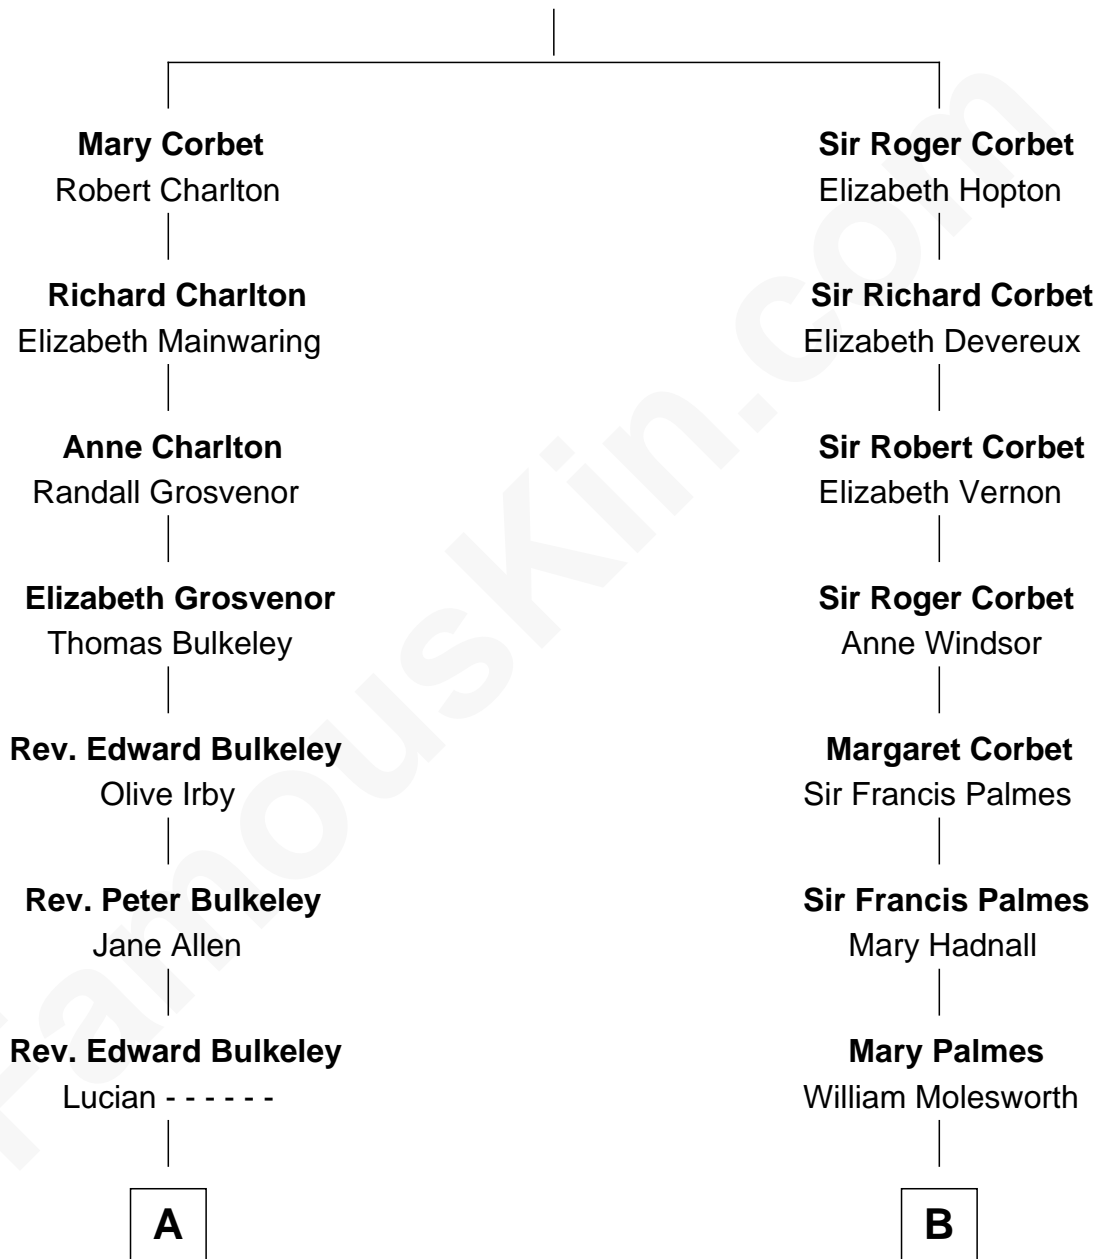

FamousKin.com Relationship Chart of

Sarah Palin

9th Governor of Alaska

16th cousin 2 times removed of

Prince Harry

Duke of Sussex

Sir Robert Corbet

Margaret - - - - -

C

Princess Diana Frances Spencer
Charles III, King of the United Kingdom

Prince Harry
Duke of Sussex

FamousKin.com