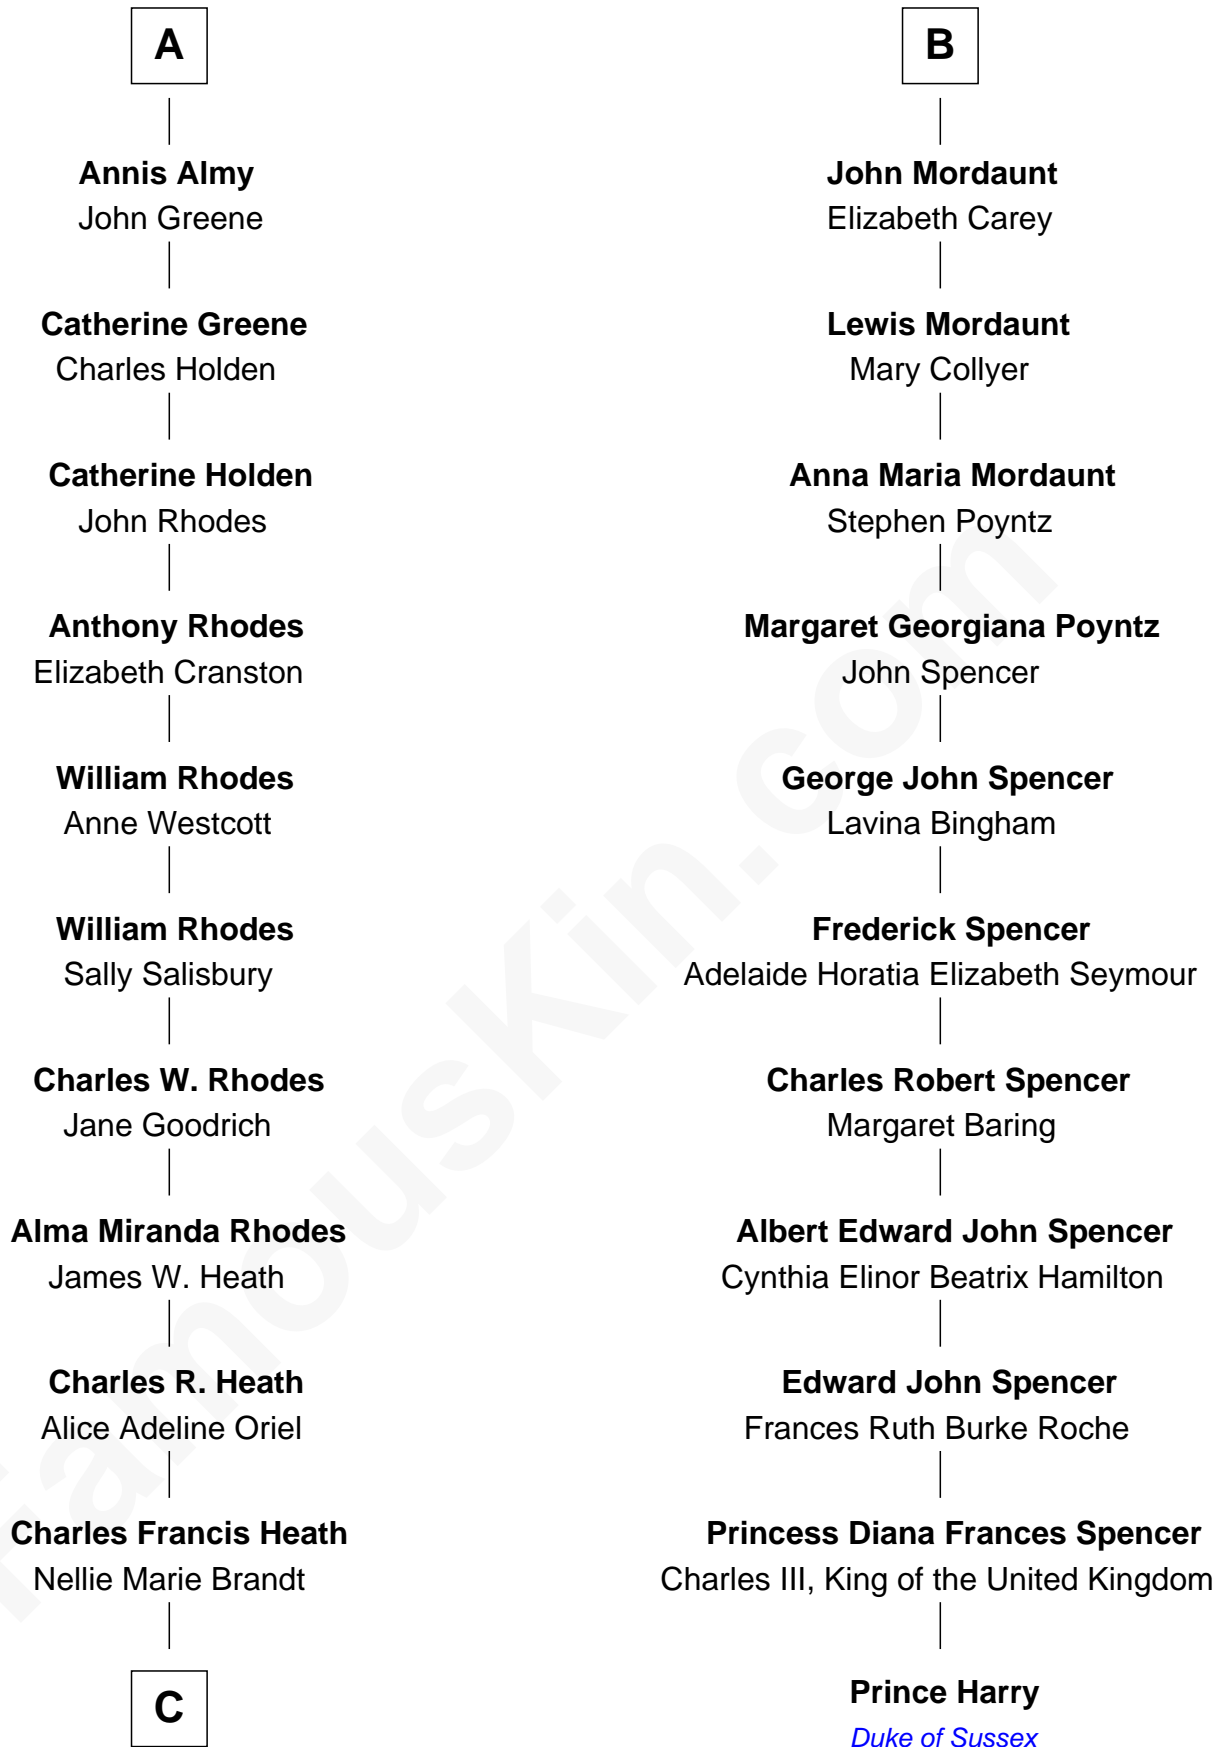

# FamousKin.com Relationship Chart of

**Sarah Palin**

*9th Governor of Alaska*

17th cousin 1 time removed of

**Prince Harry**

*Duke of Sussex*

**Richard Woodville**

Joan Bedlisgate

**C**

—  
**Charles Richard Heath**

Sarah Sheeran

—  
**Sarah Palin**

*9th Governor of Alaska*

FamousKin.com