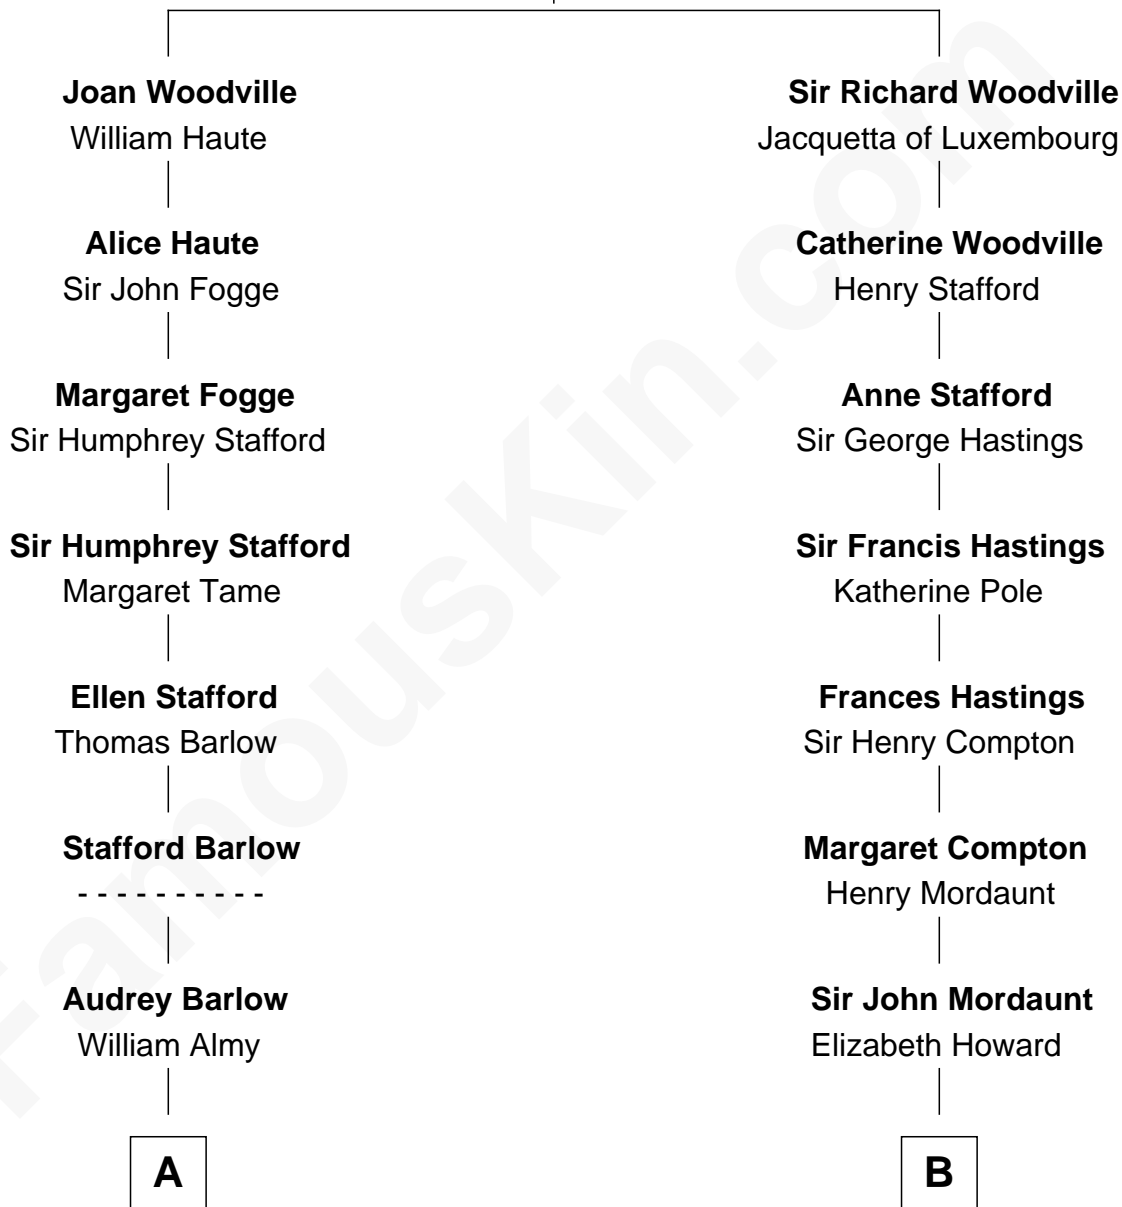

# FamousKin.com Relationship Chart of

**Sarah Palin**

*9th Governor of Alaska*

17th cousin 1 time removed of

**Prince Harry**

*Duke of Sussex*

**Richard Woodville**

Joan Bedlisgate

**C**

—  
**Charles Richard Heath**

Sarah Sheeran

—  
**Sarah Palin**

*9th Governor of Alaska*

FamousKin.com