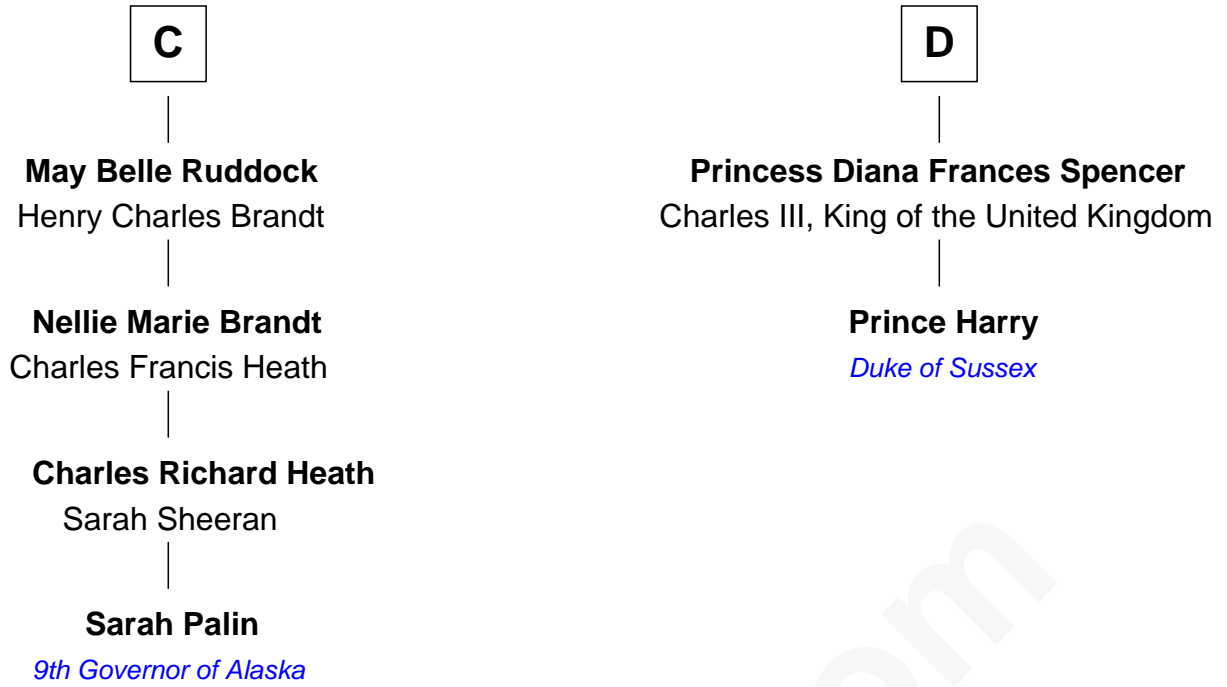

# FamousKin.com Relationship Chart of

**Sarah Palin**

*9th Governor of Alaska*

18th cousin 2 times removed of

**Prince Harry**

*Duke of Sussex*

**Sir Maurice de Berkeley**

Eve la Zouche

**Milicent de Berkeley**

John Maltravers

**Sir John Maltravers**

Gwenthin - - - - -

**Eleanor Maltravers**

John Fitzalan

**Joan Fitzalan**

Sir William Echyngnam

Katherine de Clyvedon

**Sir John Berkeley**

Elizabeth Betteshorne

**Elizabeth Berkeley**

Sir John Sutton

**Sir Edmund Sutton**

Matilda Clifford

**Thomas Dudley**

Grace Threlkeld

**John Dudley**

Elizabeth Gardiner

**Anne Dudley**

Sir Francis Popham

**B**

FamousKin.com